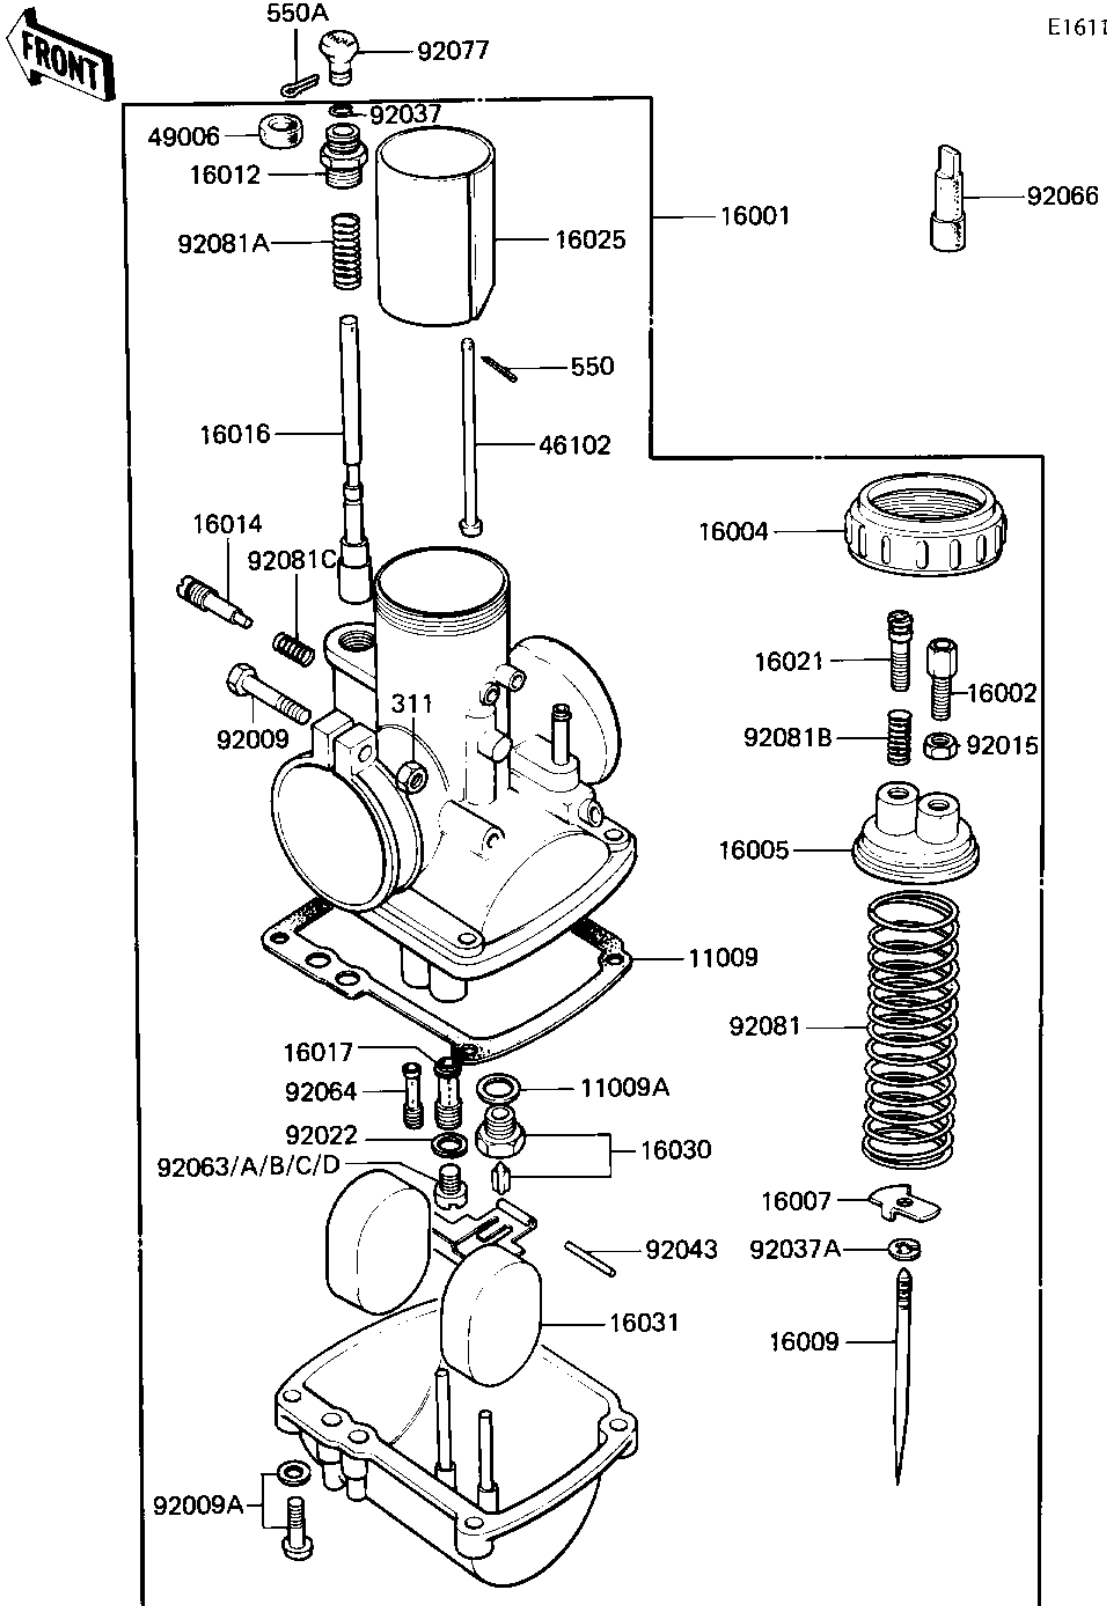

1985 KD80 PARTS DIAGRAM

CARBURETOR

E1611-0045

1985 KD80 PARTS LIST

CARBURETOR

ITEM NAME	PART NUMBER	QUANTITY
GASKET,FLOAT CHAMBER (Ref # 11009)	16019-021	1
WASHER VALVE SEAT (Ref # 11009A)	16029-002	1
CARBURETOR ASSY (Ref # 16001)	16001-251	1
ADJUSTER,CABLE (Ref # 16002)	16002-017	1
CAP MIXING CHAMBER (Ref # 16004)	16004-010	1
TOP MIXING CHAMBER (Ref # 16005)	16005-005	1
SPRING SEAT,THRTL TL (Ref # 16007)	16007-020	1
JET NEEDLE 4EJ7 (Ref # 16009)	16009-059	1
CAP STARTER PLUNGER (Ref # 16012)	16012-010	1
SCREW PILOT AIR ADJST (Ref # 16014)	16014-002	1
PLUNGER,STARTER (Ref # 16016)	16016-012	1
NEEDLE JET 0-6 (Ref # 16017)	16017-089	1
SCREW,THROTTLE STOP (Ref # 16021)	16021-002	1
VALVE,THROTTLE CA2.0 (Ref # 16025)	16025-057	1
FLOAT VALVE ASSY (Ref # 16030)	16030-009	1
FLOAT (Ref # 16031)	16031-015	1
ROD,THROTTLE VLV STP (Ref # 46102)	16024-012	1
CAP,STARTER PLUNGER (Ref # 49006)	16036-012	1
SCREW CLAMP (Ref # 92009)	16010-004	1
SCREW-FLOAT CHAMBER (Ref # 92009A)	16033-012	4
NUT CABLE ADJUST LOCK (Ref # 92015)	16003-004	1
WASHER MAIN JET (Ref # 92022)	16034-001	1
CIRCLIP (Ref # 92037)	92037-1077	1
CIRCLIP (Ref # 92037A)	16008-010	1
FLOAT PIN (Ref # 92043)	16032-003	1
MAIN JET NO 85R (Ref # 92063)	92063-093	1
MAIN JET,#77.5R (Ref # 92063A)	92063-1032	1
MAIN JET NO 75R (Ref # 92063B)	92063-109	1
MAIN JET, #A80 (Ref # 92063C)	92063-1030	1

1985 KD80 PARTS LIST

CARBURETOR

ITEM NAME	PART NUMBER	QUANTITY
MAIN JET NO 82.5R (Ref # 92063D)	92063-124	1
PILOT JET #17.5 ISO (Ref # 92064)	92064-020	1
PLUG,CARBURETOR CAP (Ref # 92066)	16147-001	1
KNOB,CARBURETOR (Ref # 92077)	92077-022	1
SPRING THROTTLE VALVE (Ref # 92081)	16006-013	1
SPRING,STARTER PLUNGR (Ref # 92081A)	16013-010	1
SPRING THR STOP SCREW (Ref # 92081B)	16022-005	1
SPRING, PILOT AIR SCREW (Ref # 92081C)	16022-007	1
NUT 6MM (Ref # 311)	311B0600	1
PIN COTTER 1.2X10 (Ref # 550)	550D1210	1
PIN COTTER 1.6X15 (Ref # 550A)	550D1615	1