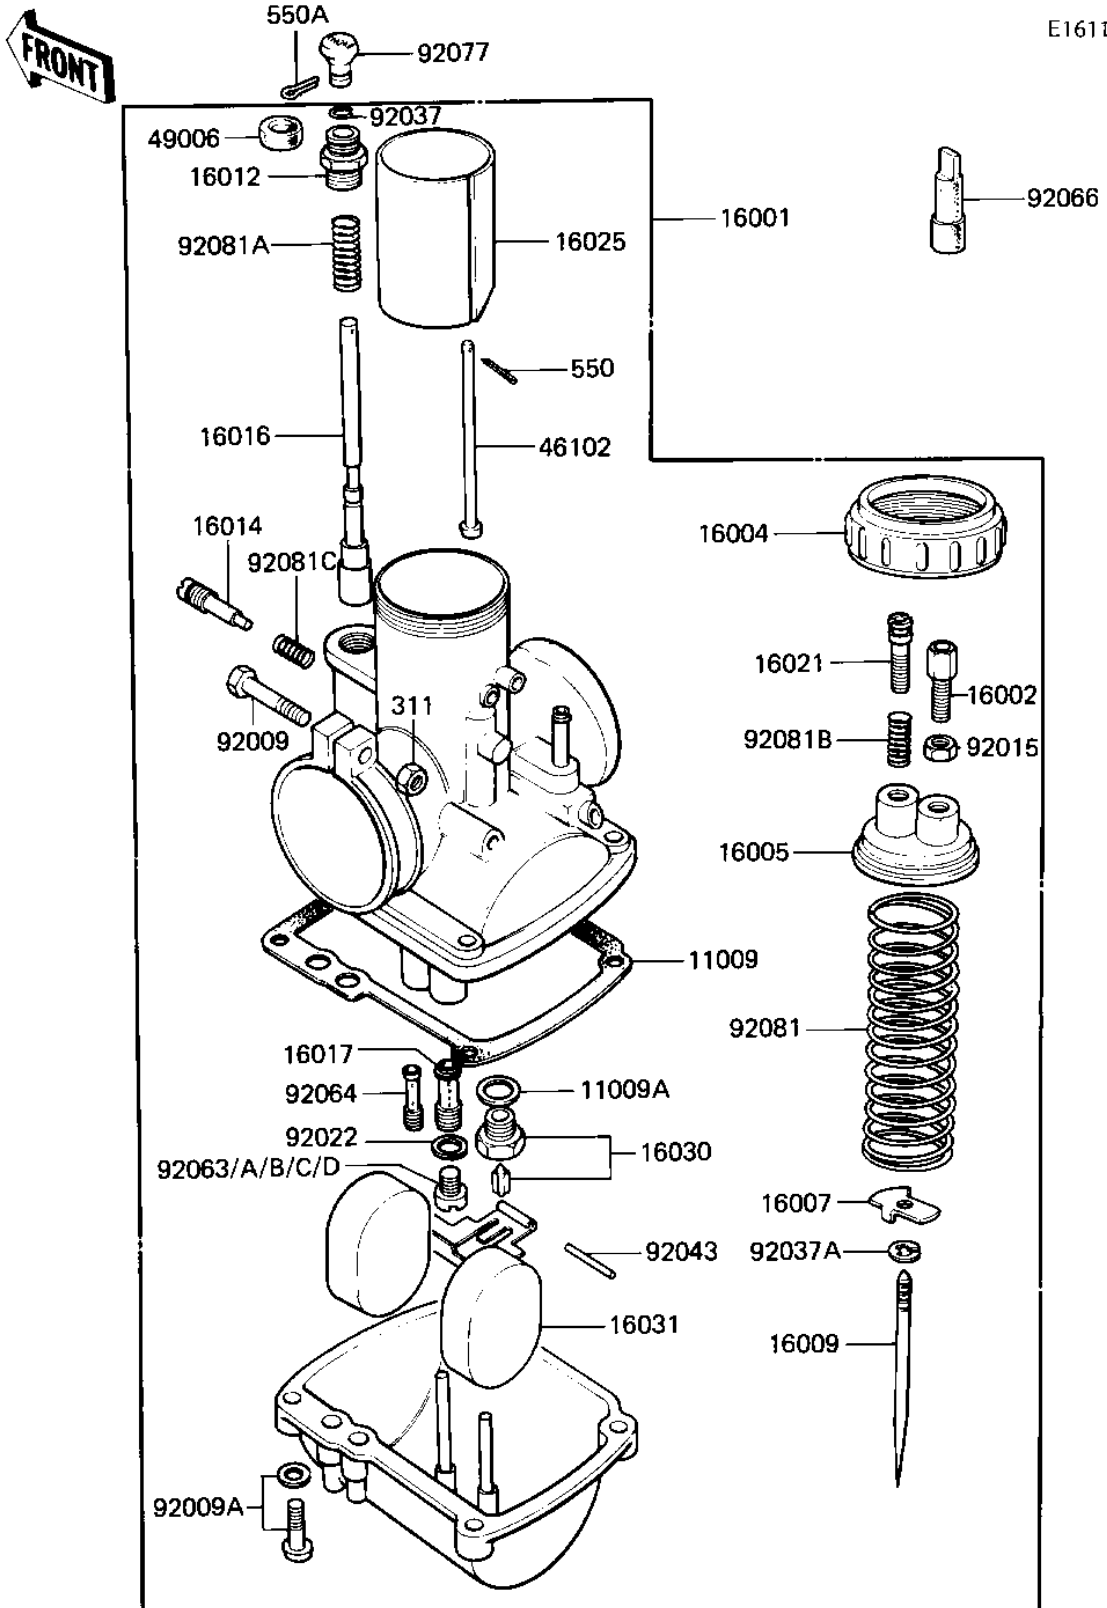

1985 KD80 PARTS DIAGRAM

CARBURETOR

E1611-0045

1985 KD80 PARTS LIST

CARBURETOR

ITEM NAME	PART NUMBER	QUANTITY
GASKET,FLOAT CHAMBER (Ref # 11009)	16019-021	1
WASHER VALVE SEAT (Ref # 11009A)	16029-002	1
CARBURETOR ASSY (Ref # 16001)	16001-251	1
ADJUSTER,CABLE (Ref # 16002)	16002-017	1
CAP MIXING CHAMBER (Ref # 16004)	16004-010	1
TOP MIXING CHAMBER (Ref # 16005)	16005-005	1
SPRING SEAT,THRTL TL (Ref # 16007)	16007-020	1
JET NEEDLE 4EJ7 (Ref # 16009)	16009-059	1
CAP STARTER PLUNGER (Ref # 16012)	16012-010	1
SCREW PILOT AIR ADJST (Ref # 16014)	16014-002	1
PLUNGER,STARTER (Ref # 16016)	16016-012	1
NEEDLE JET 0-6 (Ref # 16017)	16017-089	1
SCREW,THROTTLE STOP (Ref # 16021)	16021-002	1
VALVE,THROTTLE CA2.0 (Ref # 16025)	16025-057	1
FLOAT VALVE ASSY (Ref # 16030)	16030-009	1
FLOAT (Ref # 16031)	16031-015	1
ROD,THROTTLE VLV STP (Ref # 46102)	16024-012	1
CAP,STARTER PLUNGER (Ref # 49006)	16036-012	1
SCREW CLAMP (Ref # 92009)	16010-004	1
SCREW-FLOAT CHAMBER (Ref # 92009A)	16033-012	4
NUT CABLE ADJUST LOCK (Ref # 92015)	16003-004	1
WASHER MAIN JET (Ref # 92022)	16034-001	1
CIRCLIP (Ref # 92037)	92037-1077	1
CIRCLIP (Ref # 92037A)	16008-010	1
FLOAT PIN (Ref # 92043)	16032-003	1
MAIN JET NO 85R (Ref # 92063)	92063-093	1
MAIN JET,#77.5R (Ref # 92063A)	92063-1032	1
MAIN JET NO 75R (Ref # 92063B)	92063-109	1
MAIN JET, #A80 (Ref # 92063C)	92063-1030	1

1985 KD80 PARTS LIST

CARBURETOR

ITEM NAME	PART NUMBER	QUANTITY
MAIN JET NO 82.5R (Ref # 92063D)	92063-124	1
PILOT JET #17.5 ISO (Ref # 92064)	92064-020	1
PLUG,CARBURETOR CAP (Ref # 92066)	16147-001	1
KNOB,CARBURETOR (Ref # 92077)	92077-022	1
SPRING THROTTLE VALVE (Ref # 92081)	16006-013	1
SPRING,STARTER PLUNGR (Ref # 92081A)	16013-010	1
SPRING THR STOP SCREW (Ref # 92081B)	16022-005	1
SPRING, PILOT AIR SCREW (Ref # 92081C)	16022-007	1
NUT 6MM (Ref # 311)	311B0600	1
PIN COTTER 1.2X10 (Ref # 550)	550D1210	1
PIN COTTER 1.6X15 (Ref # 550A)	550D1615	1