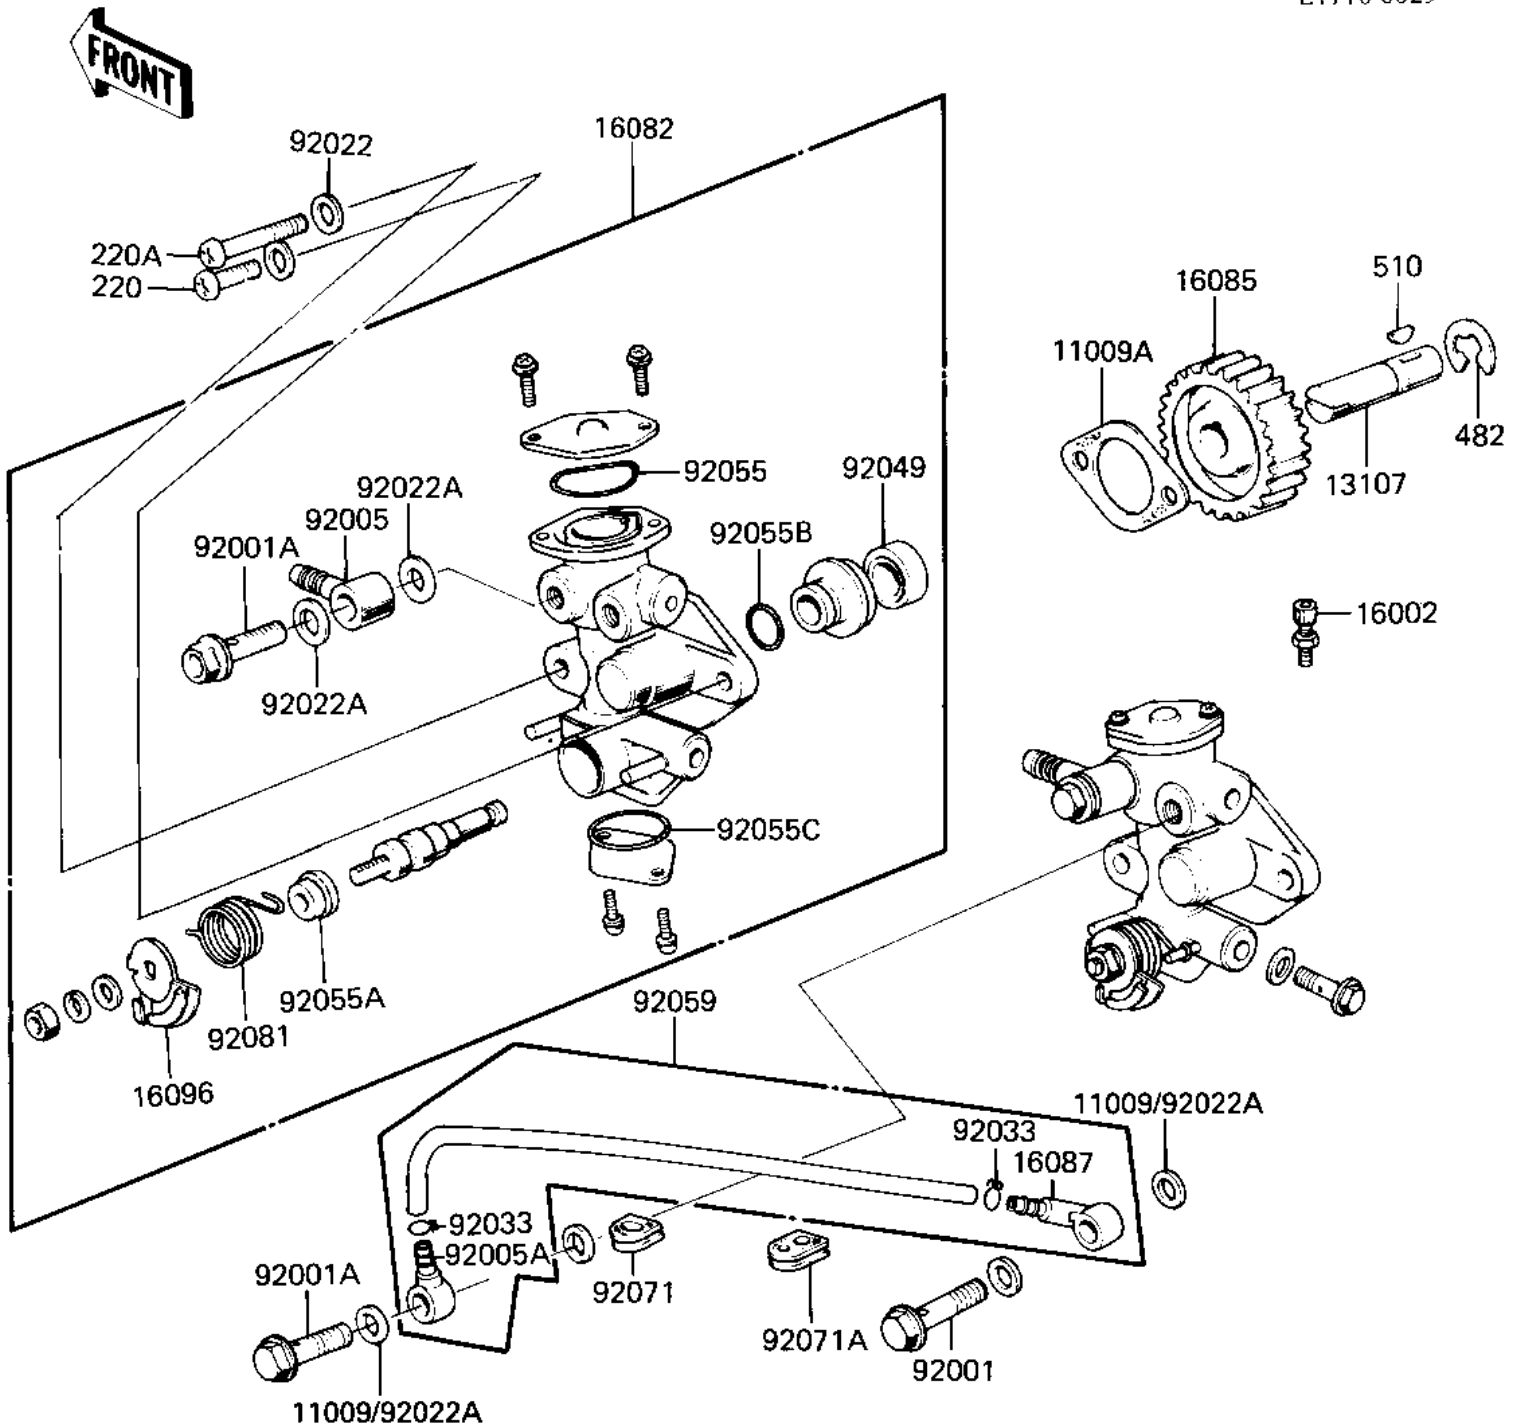

1985 KD80 PARTS DIAGRAM

OIL PUMP

E1710-0029

1985 KD80 PARTS LIST

OIL PUMP

ITEM NAME	PART NUMBER	QUANTITY
GASKET,6X12X1.0 (Ref # 11009)	11009-1298	4
GASKET, OIL PUMP (Ref # 11009A)	16094-002	1
SHAFT OIL PUMP (Ref # 13107)	16086-001	1
ADJUSTER,CABLE (Ref # 16002)	16002-012	1
PUMP ASSY, OIL (Ref # 16082)	16082-067	1
GEAR OIL PUMP (Ref # 16085)	16085-004	1
VALVE,CHECK (Ref # 16087)	16128-009	1
LEVER,OIL PUMP CABLE (Ref # 16096)	16096-012	1
BOLT BANJO (Ref # 92001)	92060-008	1
BOLT-BANJO,6MM (Ref # 92001A)	92060-013	2
CONNECTOR BANJO (Ref # 92005)	92061-009	1
CONNECTOR,OIL PIPE (Ref # 92005A)	92061-018	1
WASHER OIL PUMP (Ref # 92022)	92022-037	2
WASHER OIL PUMP BANJO (Ref # 92022A)	92022-077	2
CLAMP,OIL PIPE (Ref # 92033)	92036-022	2
OIL SEAL OIL PUMP SHT (Ref # 92049)	16091-001	1
"0" RING,UPPER CAP (Ref # 92055)	16088-002	1
SEAL-OIL,CAMSHAFT,"X" (Ref # 92055A)	92049-1294	1
"0" RING,OIL PUMP SHT (Ref # 92055B)	16090-002	1
"0" RING,LOWER CAP (Ref # 92055C)	16090-004	1
PIPE,OIL (Ref # 92059)	16134-021	1
GROMMET WIRING HARN (Ref # 92071)	21017-002	1
GROMMET,OIL PIPE (Ref # 92071A)	92071-067	1
SPRING,OIL PUMP LEVER (Ref # 92081)	16093-006	1
SCREW-PAN-CROS (Ref # 220)	220B0514	1
SCREW PAN CROSS,5X28 (Ref # 220A)	220B0528	1
CIRCLIP 9MM (Ref # 482)	482K9000	1
WOODRUFF KEY (Ref # 510)	510A3100	1