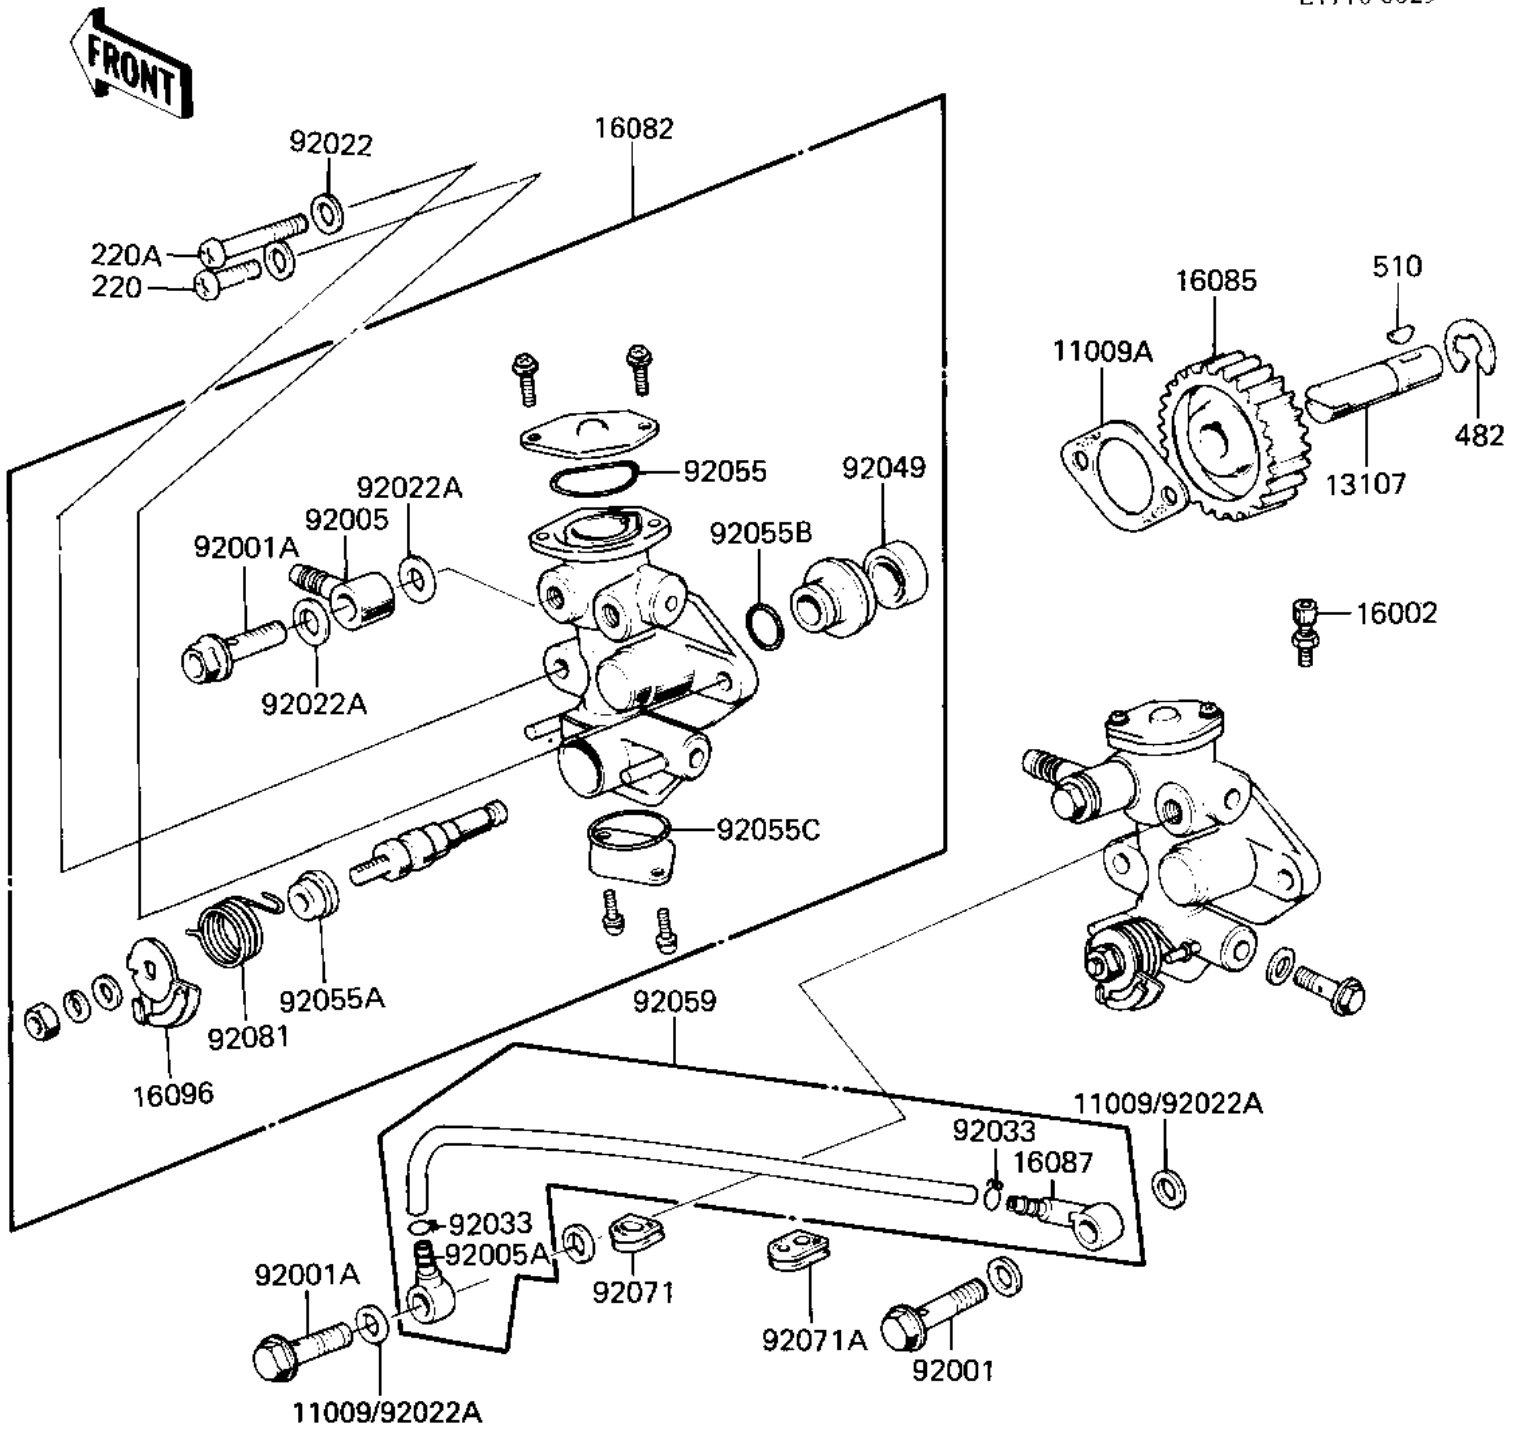

1985 KD80 PARTS DIAGRAM

OIL PUMP

E1710-0029

1985 KD80 PARTS LIST

OIL PUMP

ITEM NAME	PART NUMBER	QUANTITY
GASKET,6X12X1.0 (Ref # 11009)	11009-1298	4
GASKET, OIL PUMP (Ref # 11009A)	16094-002	1
SHAFT OIL PUMP (Ref # 13107)	16086-001	1
ADJUSTER,CABLE (Ref # 16002)	16002-012	1
PUMP ASSY, OIL (Ref # 16082)	16082-067	1
GEAR OIL PUMP (Ref # 16085)	16085-004	1
VALVE,CHECK (Ref # 16087)	16128-009	1
LEVER,OIL PUMP CABLE (Ref # 16096)	16096-012	1
BOLT BANJO (Ref # 92001)	92060-008	1
BOLT-BANJO,6MM (Ref # 92001A)	92060-013	2
CONNECTOR BANJO (Ref # 92005)	92061-009	1
CONNECTOR,OIL PIPE (Ref # 92005A)	92061-018	1
WASHER OIL PUMP (Ref # 92022)	92022-037	2
WASHER OIL PUMP BANJO (Ref # 92022A)	92022-077	2
CLAMP,OIL PIPE (Ref # 92033)	92036-022	2
OIL SEAL OIL PUMP SHT (Ref # 92049)	16091-001	1
"0" RING,UPPER CAP (Ref # 92055)	16088-002	1
SEAL-OIL,CAMSHAFT,"X" (Ref # 92055A)	92049-1294	1
"0" RING,OIL PUMP SHT (Ref # 92055B)	16090-002	1
"0" RING,LOWER CAP (Ref # 92055C)	16090-004	1
PIPE,OIL (Ref # 92059)	16134-021	1
GROMMET WIRING HARN (Ref # 92071)	21017-002	1
GROMMET,OIL PIPE (Ref # 92071A)	92071-067	1
SPRING,OIL PUMP LEVER (Ref # 92081)	16093-006	1
SCREW-PAN-CROS (Ref # 220)	220B0514	1
SCREW PAN CROSS,5X28 (Ref # 220A)	220B0528	1
CIRCLIP 9MM (Ref # 482)	482K9000	1
WOODRUFF KEY (Ref # 510)	510A3100	1