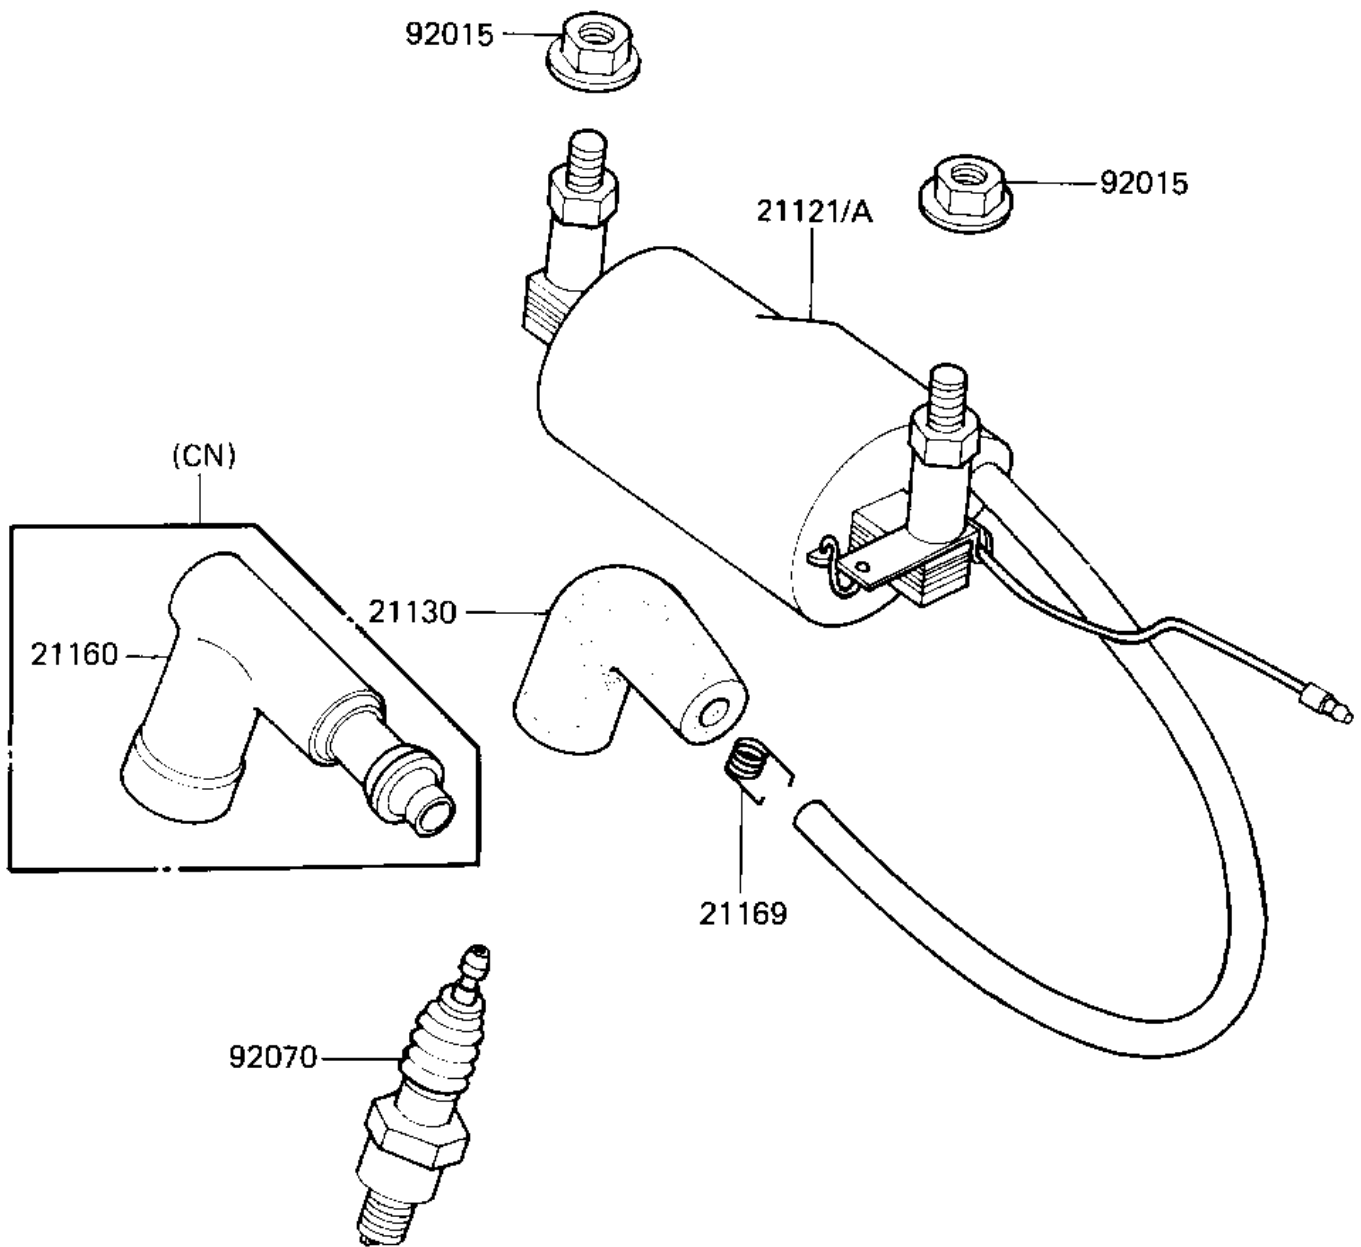

1983 KD80 PARTS DIAGRAM

IGNITION COIL

E1830-0056

1983 KD80 PARTS LIST

IGNITION COIL

ITEM NAME	PART NUMBER	QUANTITY
COIL,IGNITION (Ref # 21121)	21121-1034	1
CAP SPARK PLUG (Ref # 21130)	21130-009	1
CAP,SPARK PLUG (Ref # 21160)	21160-005	1
SPRING-SPARK PLUG CAP (Ref # 21169)	92101-001	1
NUT-6MM (Ref # 92015)	92015-1078	2
SPARK PLUG B7HS (Ref # 92070)	B7HS	1