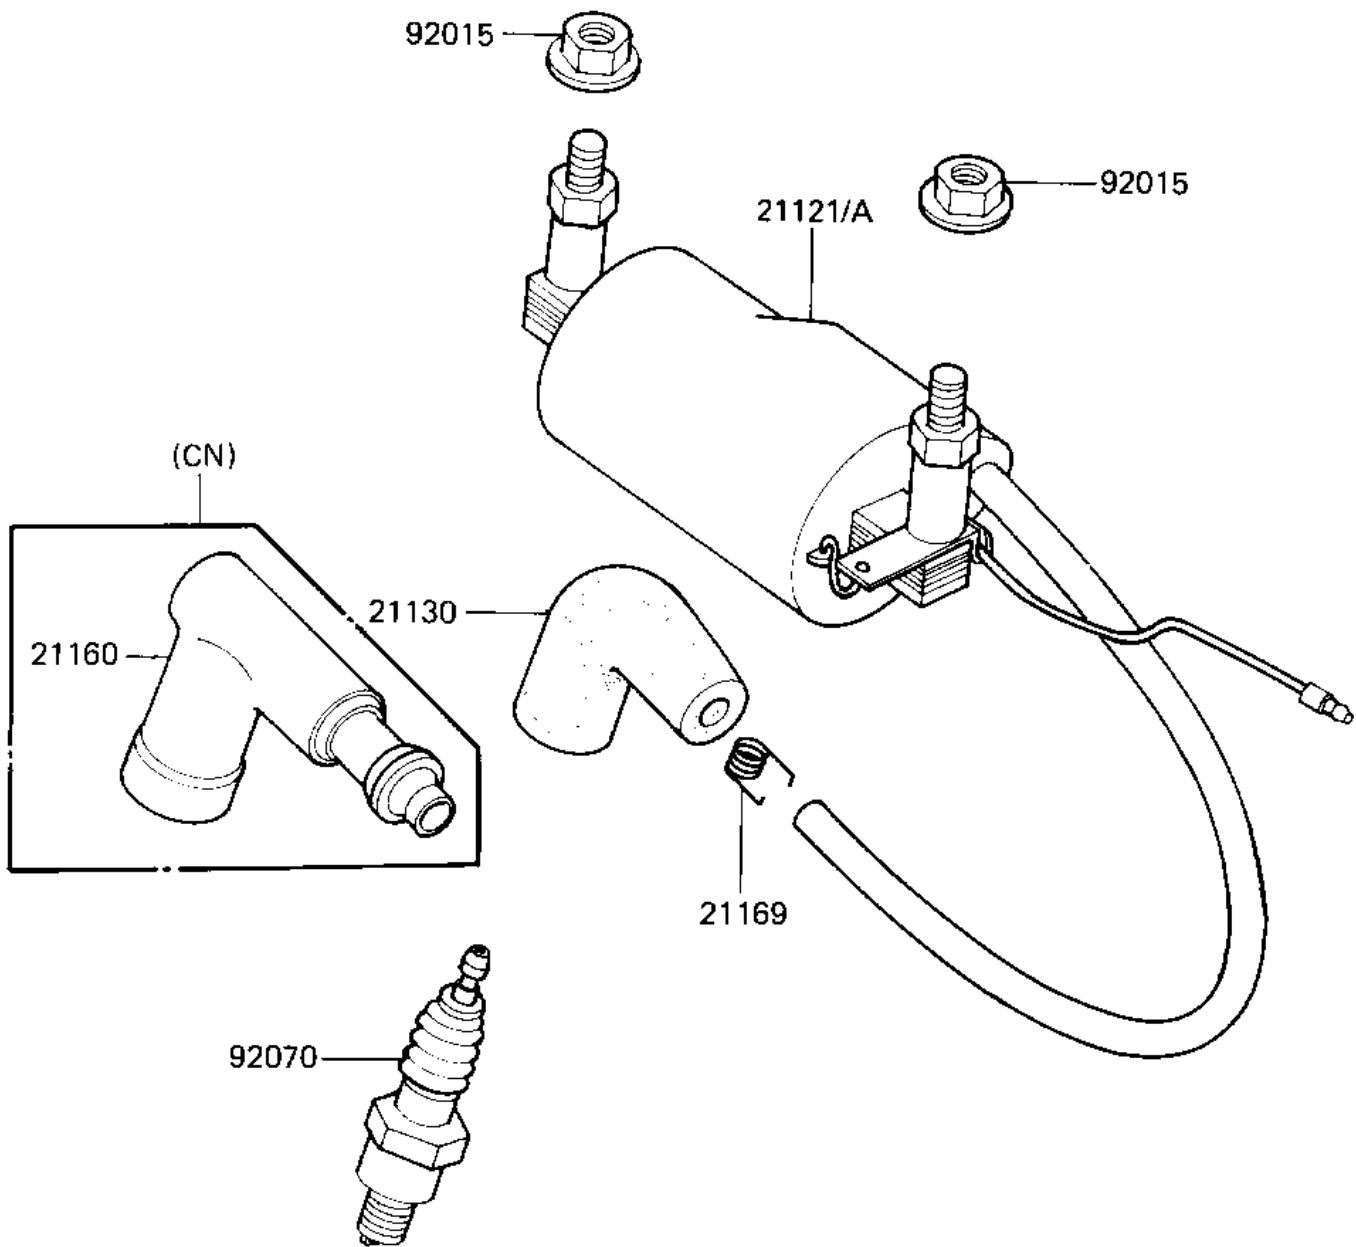

1985 KD80 PARTS DIAGRAM

IGNITION COIL

E1830-0056

1985 KD80 PARTS LIST

IGNITION COIL

| ITEM NAME | PART NUMBER | QUANTITY |
|-------------------------------------|-------------|----------|
| COIL-IGNITION (Ref # 21121A) | 21121-1105 | 1 |
| CAP SPARK PLUG (Ref # 21130) | 21130-009 | 1 |
| CAP,SPARK PLUG (Ref # 21160) | 21160-005 | 1 |
| SPRING-SPARK PLUG CAP (Ref # 21169) | 92101-001 | 1 |
| NUT-6MM (Ref # 92015) | 92015-1078 | 2 |
| SPARK PLUG B7HS (Ref # 92070) | B7HS | 1 |