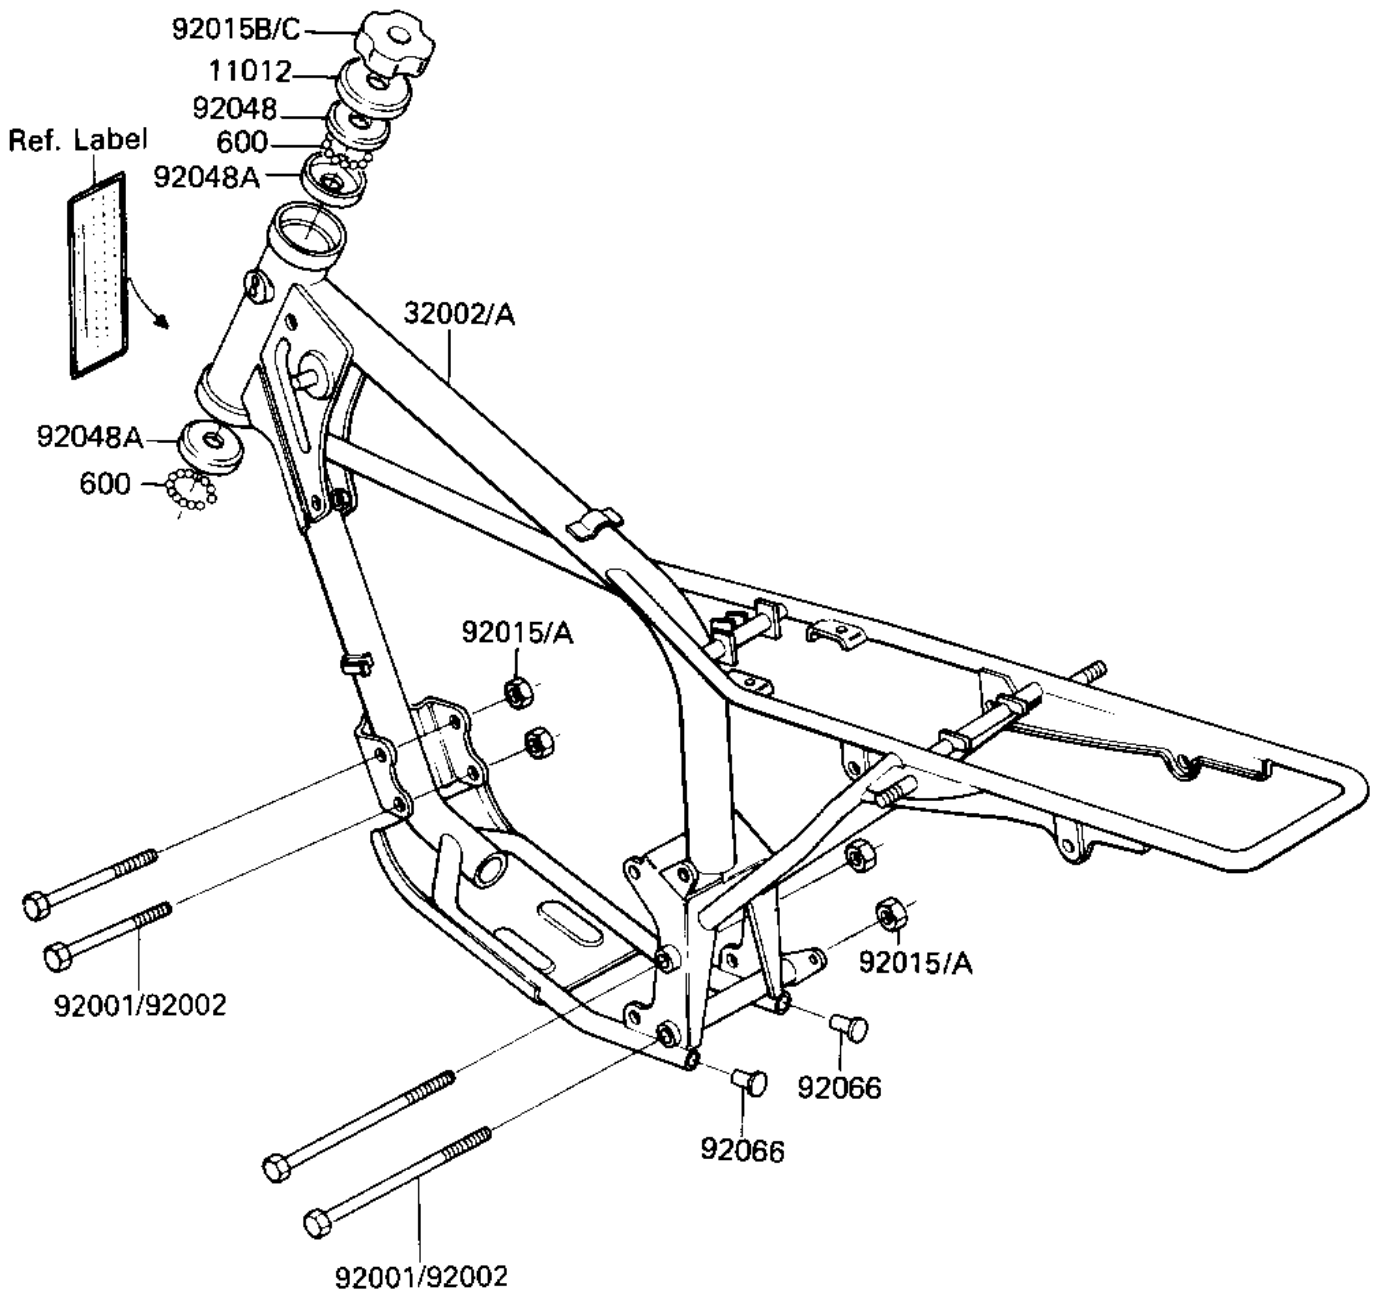

1985 KD80 PARTS DIAGRAM

FRAME/FRAME FITTINGS

F2120-0237

1985 KD80 PARTS LIST

FRAME/FRAME FITTINGS

| ITEM NAME | PART NUMBER | QUANTITY |
|--------------------------------------|-------------|----------|
| CAP STEERING STEM (Ref # 11012) | 46098-004 | 1 |
| FRAME-COMP (Ref # 32002A) | 32002-1707 | 1 |
| BOLT,10X115 (Ref # 92002) | 92002-1072 | 4 |
| NUT,FLANGED,10MM,BLAC (Ref # 92015A) | 92015-1180 | 4 |
| NUT,STEERING STEM LOC (Ref # 92015B) | 92015-1382 | 1 |
| CONE UPPER BEARING (Ref # 92048) | 92047-005 | 1 |
| RACE BEARING (Ref # 92048A) | 92048-004 | 2 |
| CAP PIPE END (Ref # 92066) | 32112-001 | 2 |
| BALL STEEL 3/16' (Ref # 600) | 600A0600 | 46 |