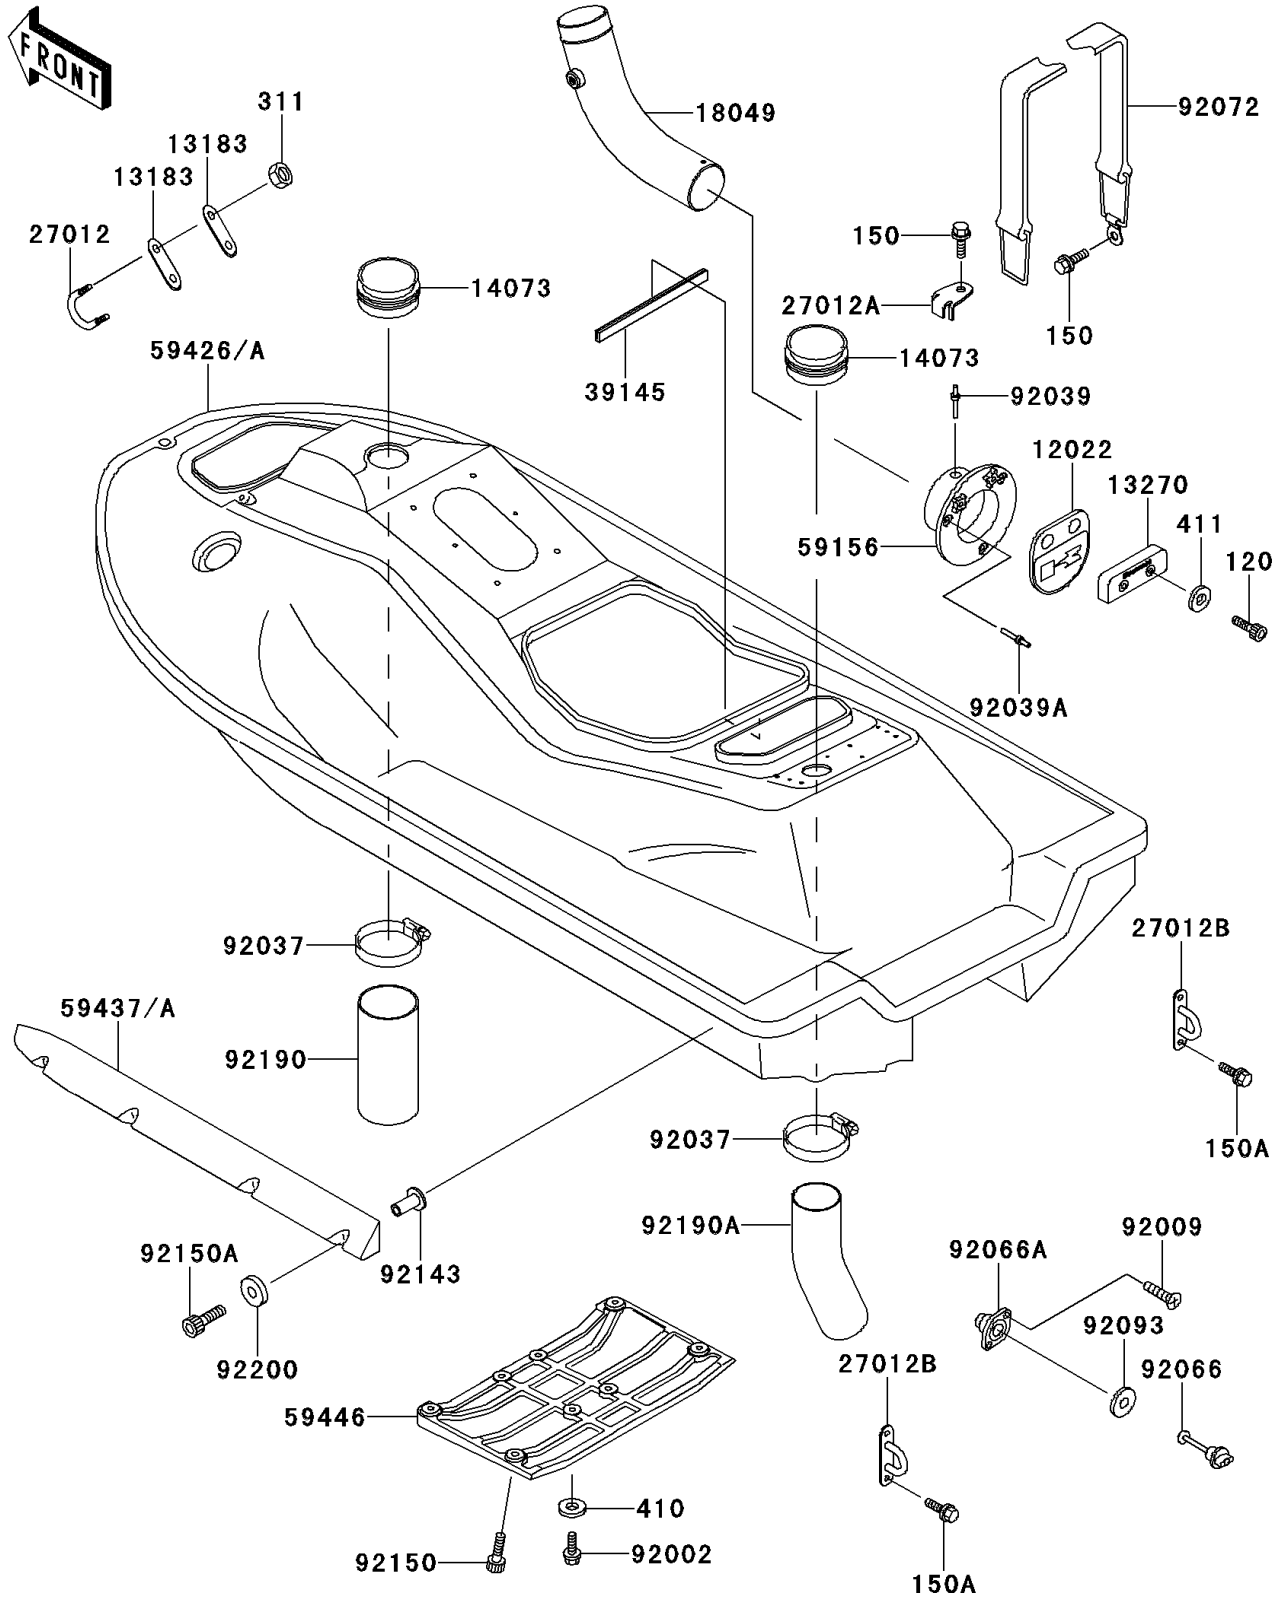

1996 900 ZXi PARTS DIAGRAM

Hull(JH900-A1/A2)

F3141

1996 900 ZXi PARTS LIST

Hull(JH900-A1/A2)

ITEM NAME	PART NUMBER	QUANTITY
BOLT-SOCKET (Ref # 120)	120R0616	2
BOLT-WS,6X14 (Ref # 150)	150R0614	2
BOLT-WS,6X18 (Ref # 150A)	150R0618	4
NUT-HEX,6MM (Ref # 311)	311R0600	2
WASHER-PLAIN-SMALL,6MM (Ref # 410)	410S0600	4
WASHER-PLAIN,6MM (Ref # 411)	411S0600	2
VALVE-REED (Ref # 12022)	12022-3705	1
PLATE (Ref # 13183)	13183-3809	2
PLATE (Ref # 13270)	13270-3785	1
DUCT,AIR INTAKE (Ref # 14073)	14073-3750	2
PIPE-EXHAUST (Ref # 18049)	18049-3755	1
HOOK (Ref # 27012)	27012-3761	1
HOOK,WATER MUFFLER (Ref # 27012A)	27012-3777	1
HOOK,REAR (Ref # 27012B)	27012-3782	2
TRIM-SEAL,L=480 (Ref # 39145)	39145-3745	1
PIPE-TAIL (Ref # 59156)	59156-3711	1
STABILIZER,J.S.VIOLET (Ref # 59437)	59437-3708-RE	2
COVER-JET PUMP,J.S.VIOLET (Ref # 59446)	59446-3728-23	1
BOLT,6X20 (Ref # 92002)	92002-3755	4
SCREW,TAPPING,4X14 (Ref # 92009)	92009-3755	2
CLAMP (Ref # 92037)	92037-541	2
RIVET,4.8MM (Ref # 92039)	92039-3719	1
RIVET (Ref # 92039A)	92039-3741	3
PLUG,RR,DRAIN (Ref # 92066)	92066-3744	1
PLUG,DRAIN (Ref # 92066A)	92066-3749	1
BAND,WATER MUFFLER (Ref # 92072)	92072-3781	1
SEAL (Ref # 92093)	92093-3720	1
COLLAR (Ref # 92143)	92143-3739	8
BOLT,SOCKET,6X18 (Ref # 92150)	92150-3775	4

1996 900 ZXi PARTS LIST

Hull(JH900-A1/A2)

ITEM NAME	PART NUMBER	QUANTITY
BOLT,SOCKET,6X40 (Ref # 92150A)	92150-3847	8
TUBE (Ref # 92190)	92190-3962	1
TUBE (Ref # 92190A)	92190-3963	1
WASHER,6.5X16X1.0 (Ref # 92200)	92200-3712	8
HULL-COMP,J.S.VIOLET (Ref # 59426A)	59426-3836-23	1