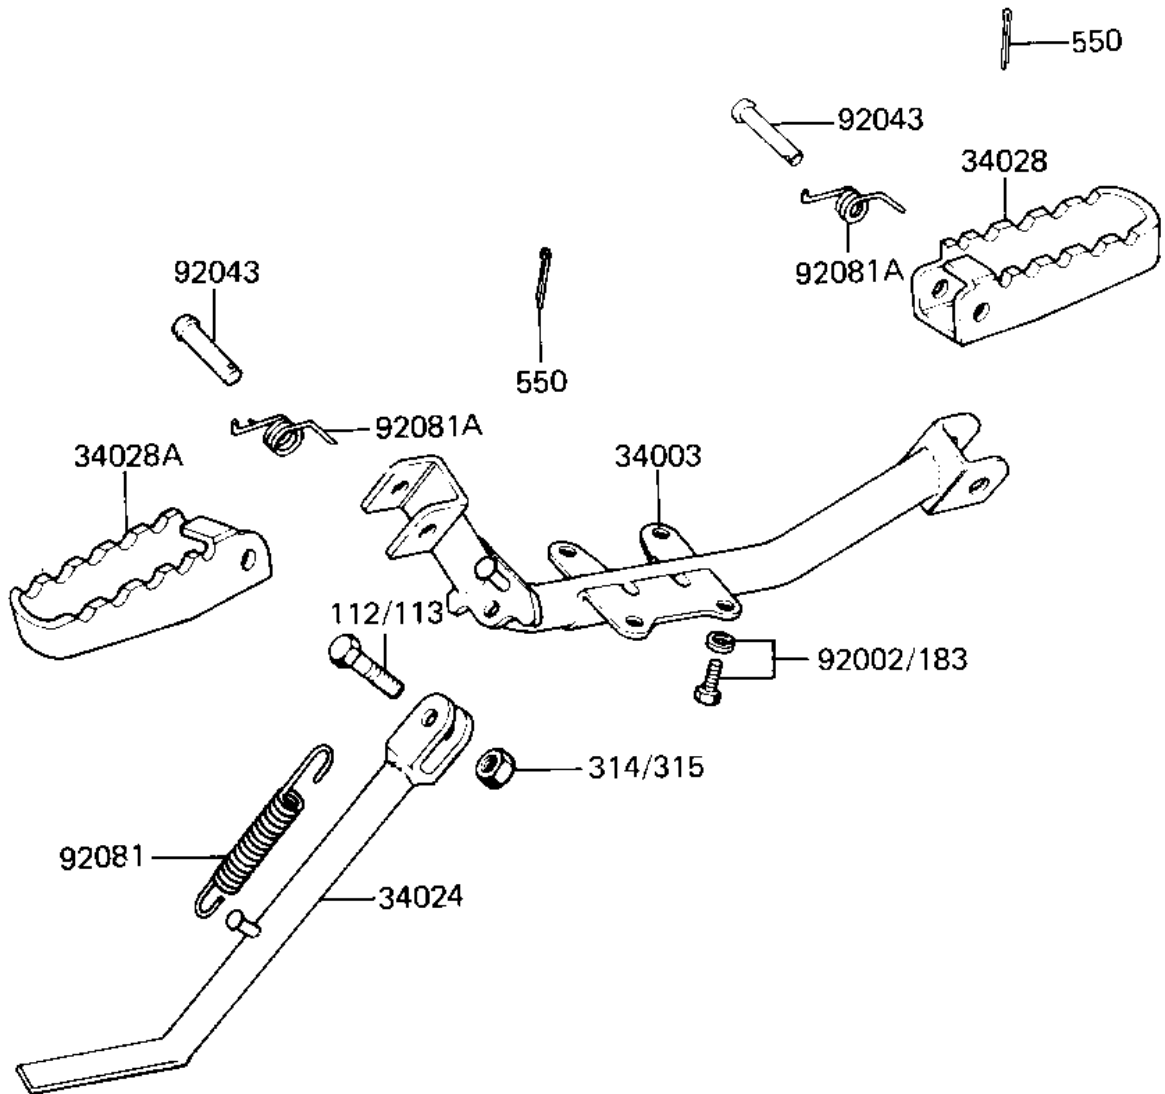

1984 KD80 PARTS DIAGRAM

FOOTRESTS/STAND

F2161-0001

1984 KD80 PARTS LIST

FOOTRESTS/STAND

ITEM NAME	PART NUMBER	QUANTITY
BAR,FOOTREST (Ref # 34003)	34002-047	1
STAND-SIDE (Ref # 34024)	34024-1013	1
BAR,R.H FOOTREST (Ref # 34028)	34028-023	1
BAR,L.H FOOTREST (Ref # 34028A)	34028-024	1
PIN-FOOTREST BAR FIT (Ref # 92043)	92043-080	2
SPRING MAIN STAND (Ref # 92081)	34023-005	1
SPRING,FOOTRESTBAR (Ref # 92081A)	92083-027	4
BOLT-UPSET (Ref # 112)	112C1030	1
BOLT-UPSET-WS-SMALL (Ref # 183)	183B0818	4
NUT-HEX-FINE (Ref # 315)	315C1000	1
PIN,COTTER,2.5X15 (Ref # 550)	550D2515	2