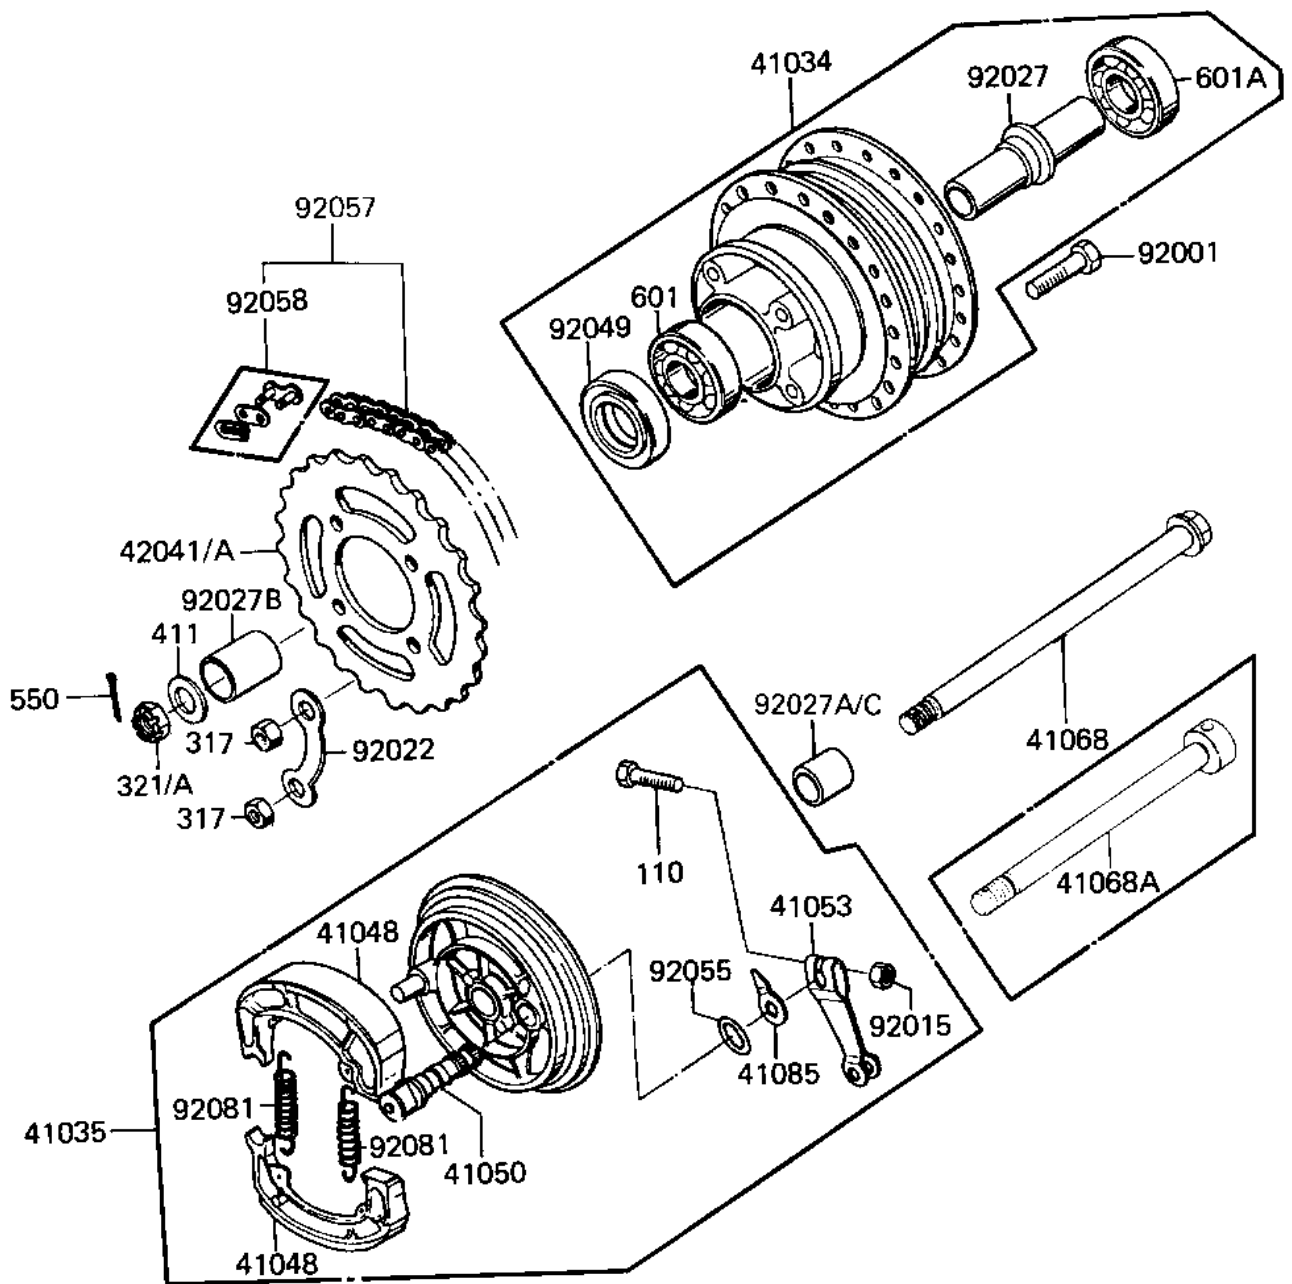

1982 KD80 PARTS DIAGRAM

REAR HUB/BRAKE/CHAIN

F2240-0048

1982 KD80 PARTS LIST

REAR HUB/BRAKE/CHAIN

ITEM NAME	PART NUMBER	QUANTITY
DRUM-ASSY,RR BRK,BUFF (Ref # 41034)	41034-1002-80	1
PANEL-ASY,RR BRK,BUFF (Ref # 41035)	42006-063-80	1
SHOE-BRAKE (Ref # 41048)	41048-1085	2
CAM SHAFT,REAR BRAKE (Ref # 41050)	42026-018	1
LEVER,REAR BRAKE PANL (Ref # 41053)	42029-027	1
AXLE,12X206 (Ref # 41068)	41068-1091	1
INDICATOR,BKSHOE (Ref # 41085)	41085-003	1
REAR SPROCKET 37T (Ref # 42041)	42041-020	1
REAR SPROCKET 39T (Ref # 42041A)	42041-045	1
BOLT REAR SPROCKET (Ref # 92001)	92001-021	4
NUT,6MM (Ref # 92015)	41072-007	1
WASHER RR SPRCKT LOCK (Ref # 92022)	92088-003	2
SPACER RR HUB BEARING (Ref # 92027)	42010-003	1
COLLAR-REAR HUB R.H (Ref # 92027A)	42032-002	1
COLLAR,REAR AXLE (Ref # 92027B)	42032-044	1
OIL SEAL RR BRK DRUM (Ref # 92049)	92052-001	1
"0" RING,11MM (Ref # 92055)	92055-004	1
CHAIN,DRIVE,EK428 98L (Ref # 92057)	92057-1092	1
JOINT-CHAIN (Ref # 92058)	92058-1014	1
SPRING,BRAKE SHOE (Ref # 92081)	92081-1766	2
BOLT-UPSET (Ref # 110)	112G0630	1
NUT,8M/M (Ref # 317)	317B0800	4
NUT CASTLE 12MM (Ref # 321A)	321B1200	1
WASHER PLAIN 12MM (Ref # 411)	411B1200	1
PIN COTTER 3.0X25 (Ref # 550)	550D3025	1
BEARING BALL #6301 (Ref # 601)	601B6301	1
BEARING BALL #6301 (Ref # 601A)	601B6301Z	1