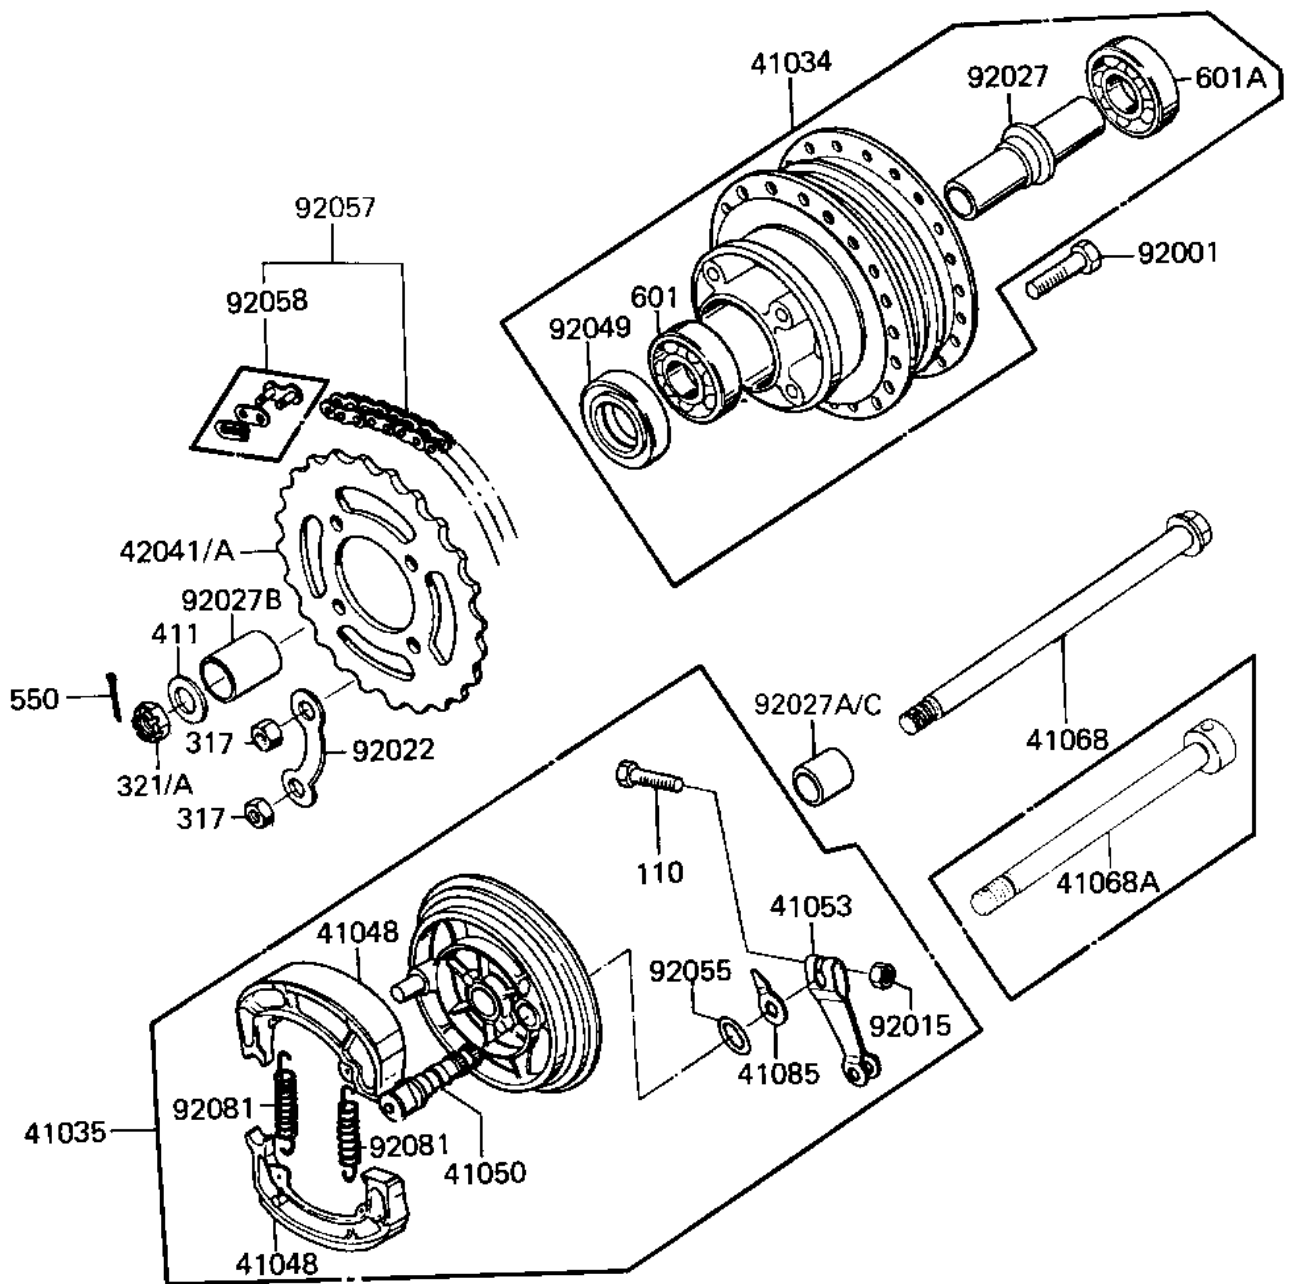

# 1983 KD80 PARTS DIAGRAM

REAR HUB/BRAKE/CHAIN

F2240-0048

# 1983 KD80 PARTS LIST

## REAR HUB/BRAKE/CHAIN

ITEM NAME	PART NUMBER	QUANTITY
DRUM-ASSY,RR BRK,BUFF (Ref # 41034)	41034-1002-80	1
PANEL-ASY,RR BRK,BUFF (Ref # 41035)	42006-063-80	1
SHOE-BRAKE (Ref # 41048)	41048-1085	2
CAM SHAFT,REAR BRAKE (Ref # 41050)	42026-018	1
LEVER,REAR BRAKE PANL (Ref # 41053)	42029-027	1
AXLE,12X206 (Ref # 41068A)	41068-1091	1
INDICATOR,BKSHOE (Ref # 41085)	41085-003	1
REAR SPROCKET 37T (Ref # 42041)	42041-020	1
REAR SPROCKET 39T (Ref # 42041A)	42041-045	1
BOLT REAR SPROCKET (Ref # 92001)	92001-021	4
NUT,6MM (Ref # 92015)	41072-007	1
WASHER RR SPRCKT LOCK (Ref # 92022)	92088-003	2
SPACER RR HUB BEARING (Ref # 92027)	42010-003	1
COLLAR,REAR AXLE (Ref # 92027B)	42032-044	1
COLLAR,12.2X22X30.5 (Ref # 92027C)	92027-1478	1
OIL SEAL RR BRK DRUM (Ref # 92049)	92052-001	1
"0" RING,11MM (Ref # 92055)	92055-004	1
CHAIN,DRIVE,EK428 98L (Ref # 92057)	92057-1092	1
JOINT-CHAIN (Ref # 92058)	92058-1014	1
SPRING,BRAKE SHOE (Ref # 92081)	92081-1766	2
BOLT-UPSET (Ref # 110)	112G0630	1
NUT,8M/M (Ref # 317)	317B0800	4
NUT CASTLE 12MM (Ref # 321)	321B1200	1
WASHER PLAIN 12MM (Ref # 411)	411B1200	1
PIN COTTER 3.0X25 (Ref # 550)	550D3025	1
BEARING BALL #6301 (Ref # 601)	601B6301	1
BEARING BALL #6301 (Ref # 601A)	601B6301Z	1