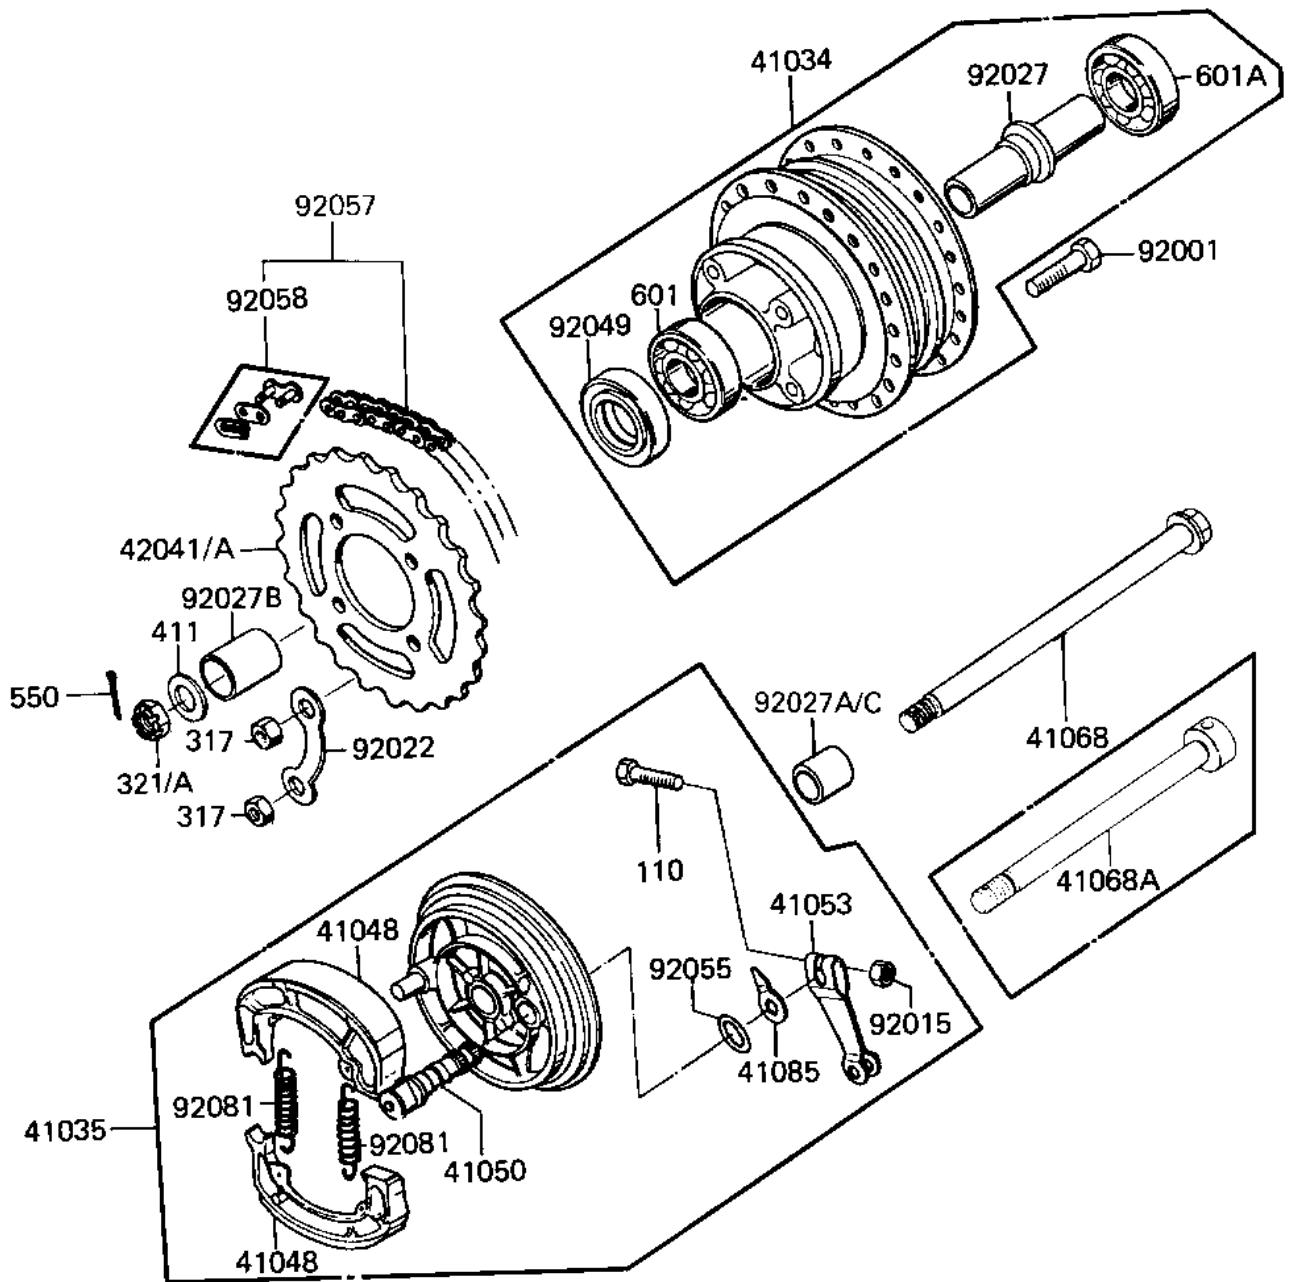

# 1984 KD80 PARTS DIAGRAM

REAR HUB/BRAKE/CHAIN

F2240-0048

# 1984 KD80 PARTS LIST

## REAR HUB/BRAKE/CHAIN

ITEM NAME	PART NUMBER	QUANTITY
DRUM-ASSY,RR BRK,BUFF (Ref # 41034)	41034-1002-80	1
PANEL-ASY,RR BRK,BUFF (Ref # 41035)	42006-063-80	1
SHOE-BRAKE (Ref # 41048)	41048-1085	2
CAM SHAFT,REAR BRAKE (Ref # 41050)	42026-018	1
LEVER,REAR BRAKE PANL (Ref # 41053)	42029-027	1
AXLE,12X206 (Ref # 41068A)	41068-1091	1
INDICATOR,BKSHOE (Ref # 41085)	41085-003	1
REAR SPROCKET 37T (Ref # 42041)	42041-020	1
REAR SPROCKET 39T (Ref # 42041A)	42041-045	1
BOLT REAR SPROCKET (Ref # 92001)	92001-021	4
NUT,6MM (Ref # 92015)	41072-007	1
WASHER RR SPRCKT LOCK (Ref # 92022)	92088-003	2
SPACER RR HUB BEARING (Ref # 92027)	42010-003	1
COLLAR,REAR AXLE (Ref # 92027B)	42032-044	1
COLLAR,12.2X22X30.5 (Ref # 92027C)	92027-1478	1
OIL SEAL RR BRK DRUM (Ref # 92049)	92052-001	1
"0" RING,11MM (Ref # 92055)	92055-004	1
CHAIN,DRIVE,EK428 98L (Ref # 92057)	92057-1092	1
JOINT-CHAIN (Ref # 92058)	92058-1014	1
SPRING,BRAKE SHOE (Ref # 92081)	92081-1766	2
BOLT-UPSET (Ref # 110)	112G0630	1
NUT,8M/M (Ref # 317)	317B0800	4
NUT CASTLE 12MM (Ref # 321)	321B1200	1
WASHER PLAIN 12MM (Ref # 411)	411B1200	1
PIN COTTER 3.0X25 (Ref # 550)	550D3025	1
BEARING BALL #6301 (Ref # 601)	601B6301	1
BEARING BALL #6301 (Ref # 601A)	601B6301Z	1