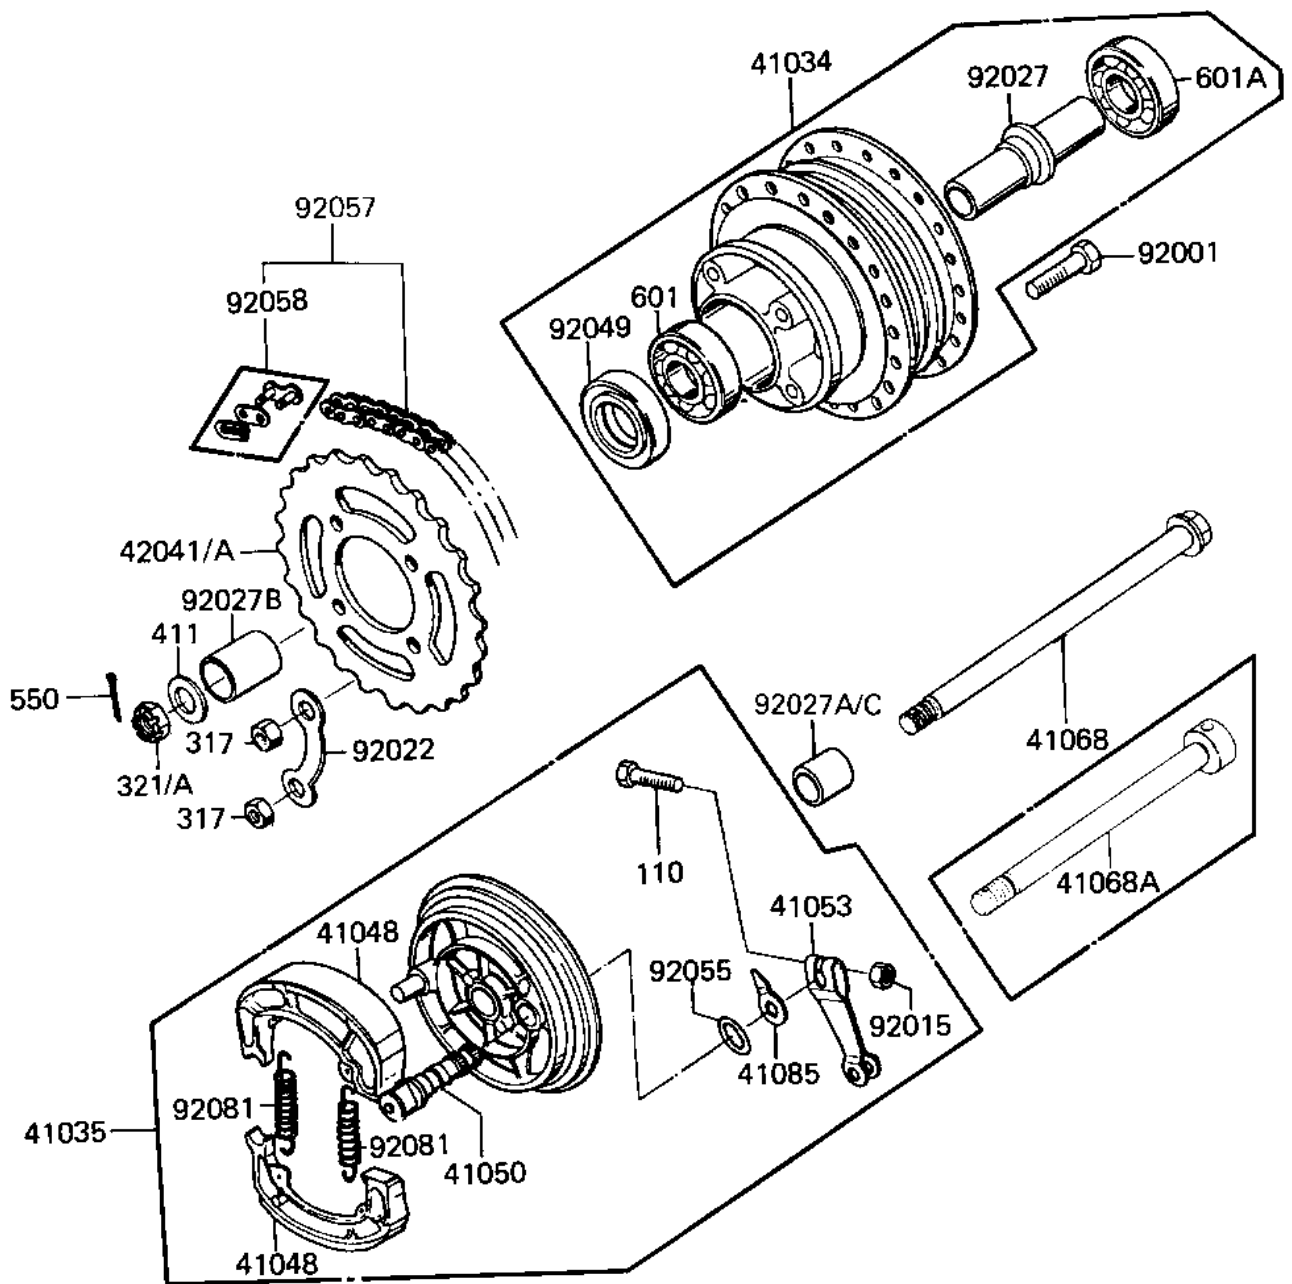

# 1985 KD80 PARTS DIAGRAM

REAR HUB/BRAKE/CHAIN

F2240-0048

# 1985 KD80 PARTS LIST

## REAR HUB/BRAKE/CHAIN

ITEM NAME	PART NUMBER	QUANTITY
DRUM-ASSY,RR BRK,BUFF (Ref # 41034)	41034-1002-80	1
PANEL-ASY,RR BRK,BUFF (Ref # 41035)	42006-063-80	1
SHOE-BRAKE (Ref # 41048)	41048-1085	2
CAM SHAFT,REAR BRAKE (Ref # 41050)	42026-018	1
LEVER,REAR BRAKE PANL (Ref # 41053)	42029-027	1
AXLE,12X206 (Ref # 41068A)	41068-1091	1
INDICATOR,BKSHOE (Ref # 41085)	41085-003	1
REAR SPROCKET 37T (Ref # 42041)	42041-020	1
REAR SPROCKET 39T (Ref # 42041A)	42041-045	1
BOLT REAR SPROCKET (Ref # 92001)	92001-021	4
NUT,6MM (Ref # 92015)	41072-007	1
WASHER RR SPRCKT LOCK (Ref # 92022)	92088-003	2
SPACER RR HUB BEARING (Ref # 92027)	42010-003	1
COLLAR,REAR AXLE (Ref # 92027B)	42032-044	1
COLLAR,12.2X22X30.5 (Ref # 92027C)	92027-1478	1
OIL SEAL RR BRK DRUM (Ref # 92049)	92052-001	1
"0" RING,11MM (Ref # 92055)	92055-004	1
CHAIN,DRIVE,EK428 98L (Ref # 92057)	92057-1092	1
JOINT-CHAIN (Ref # 92058)	92058-1014	1
SPRING,BRAKE SHOE (Ref # 92081)	92081-1766	2
BOLT-UPSET (Ref # 110)	112G0630	1
NUT,8M/M (Ref # 317)	317B0800	4
NUT CASTLE 12MM (Ref # 321)	321B1200	1
WASHER PLAIN 12MM (Ref # 411)	411B1200	1
PIN COTTER 3.0X25 (Ref # 550)	550D3025	1
BEARING BALL #6301 (Ref # 601)	601B6301	1
BEARING BALL #6301 (Ref # 601A)	601B6301Z	1