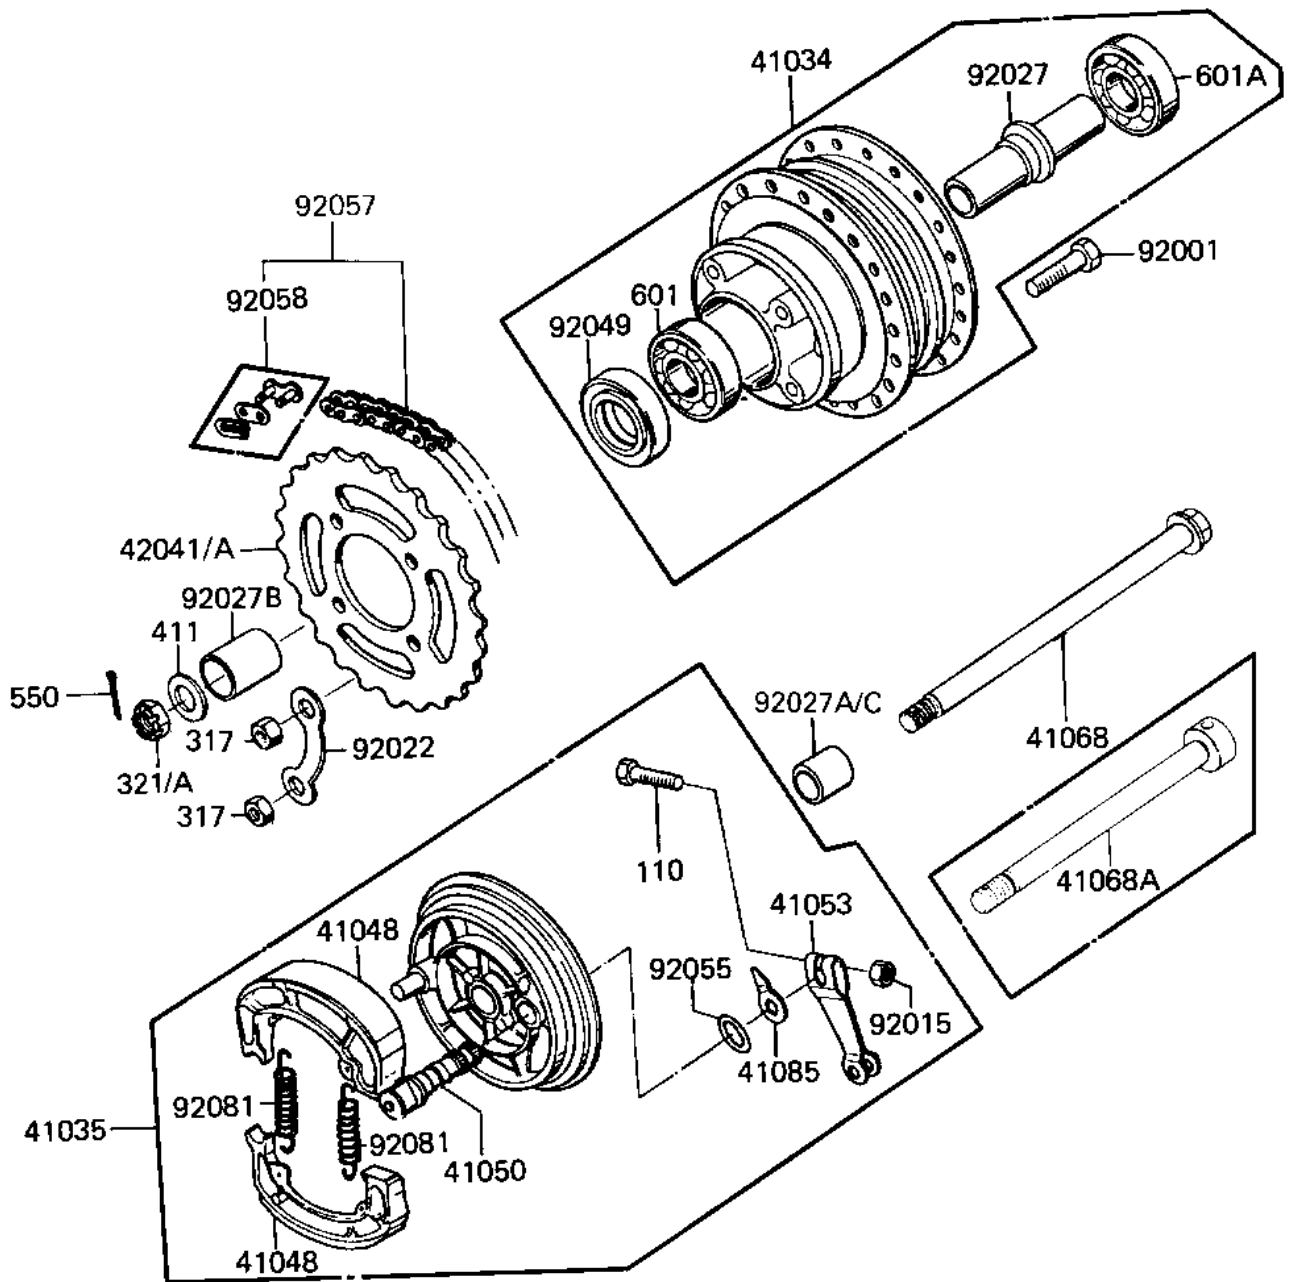

1985 KD80 PARTS DIAGRAM

REAR HUB/BRAKE/CHAIN

F2240-0048

1985 KD80 PARTS LIST

REAR HUB/BRAKE/CHAIN

ITEM NAME	PART NUMBER	QUANTITY
DRUM-ASSY,RR BRK,BUFF (Ref # 41034)	41034-1002-80	1
PANEL-ASY,RR BRK,BUFF (Ref # 41035)	42006-063-80	1
SHOE-BRAKE (Ref # 41048)	41048-1085	2
CAM SHAFT,REAR BRAKE (Ref # 41050)	42026-018	1
LEVER,REAR BRAKE PANL (Ref # 41053)	42029-027	1
AXLE,12X206 (Ref # 41068A)	41068-1091	1
INDICATOR,BKSHOE (Ref # 41085)	41085-003	1
REAR SPROCKET 37T (Ref # 42041)	42041-020	1
REAR SPROCKET 39T (Ref # 42041A)	42041-045	1
BOLT REAR SPROCKET (Ref # 92001)	92001-021	4
NUT,6MM (Ref # 92015)	41072-007	1
WASHER RR SPRCKT LOCK (Ref # 92022)	92088-003	2
SPACER RR HUB BEARING (Ref # 92027)	42010-003	1
COLLAR,REAR AXLE (Ref # 92027B)	42032-044	1
COLLAR,12.2X22X30.5 (Ref # 92027C)	92027-1478	1
OIL SEAL RR BRK DRUM (Ref # 92049)	92052-001	1
"0" RING,11MM (Ref # 92055)	92055-004	1
CHAIN,DRIVE,EK428 98L (Ref # 92057)	92057-1092	1
JOINT-CHAIN (Ref # 92058)	92058-1014	1
SPRING,BRAKE SHOE (Ref # 92081)	92081-1766	2
BOLT-UPSET (Ref # 110)	112G0630	1
NUT,8M/M (Ref # 317)	317B0800	4
NUT CASTLE 12MM (Ref # 321)	321B1200	1
WASHER PLAIN 12MM (Ref # 411)	411B1200	1
PIN COTTER 3.0X25 (Ref # 550)	550D3025	1
BEARING BALL #6301 (Ref # 601)	601B6301	1
BEARING BALL #6301 (Ref # 601A)	601B6301Z	1