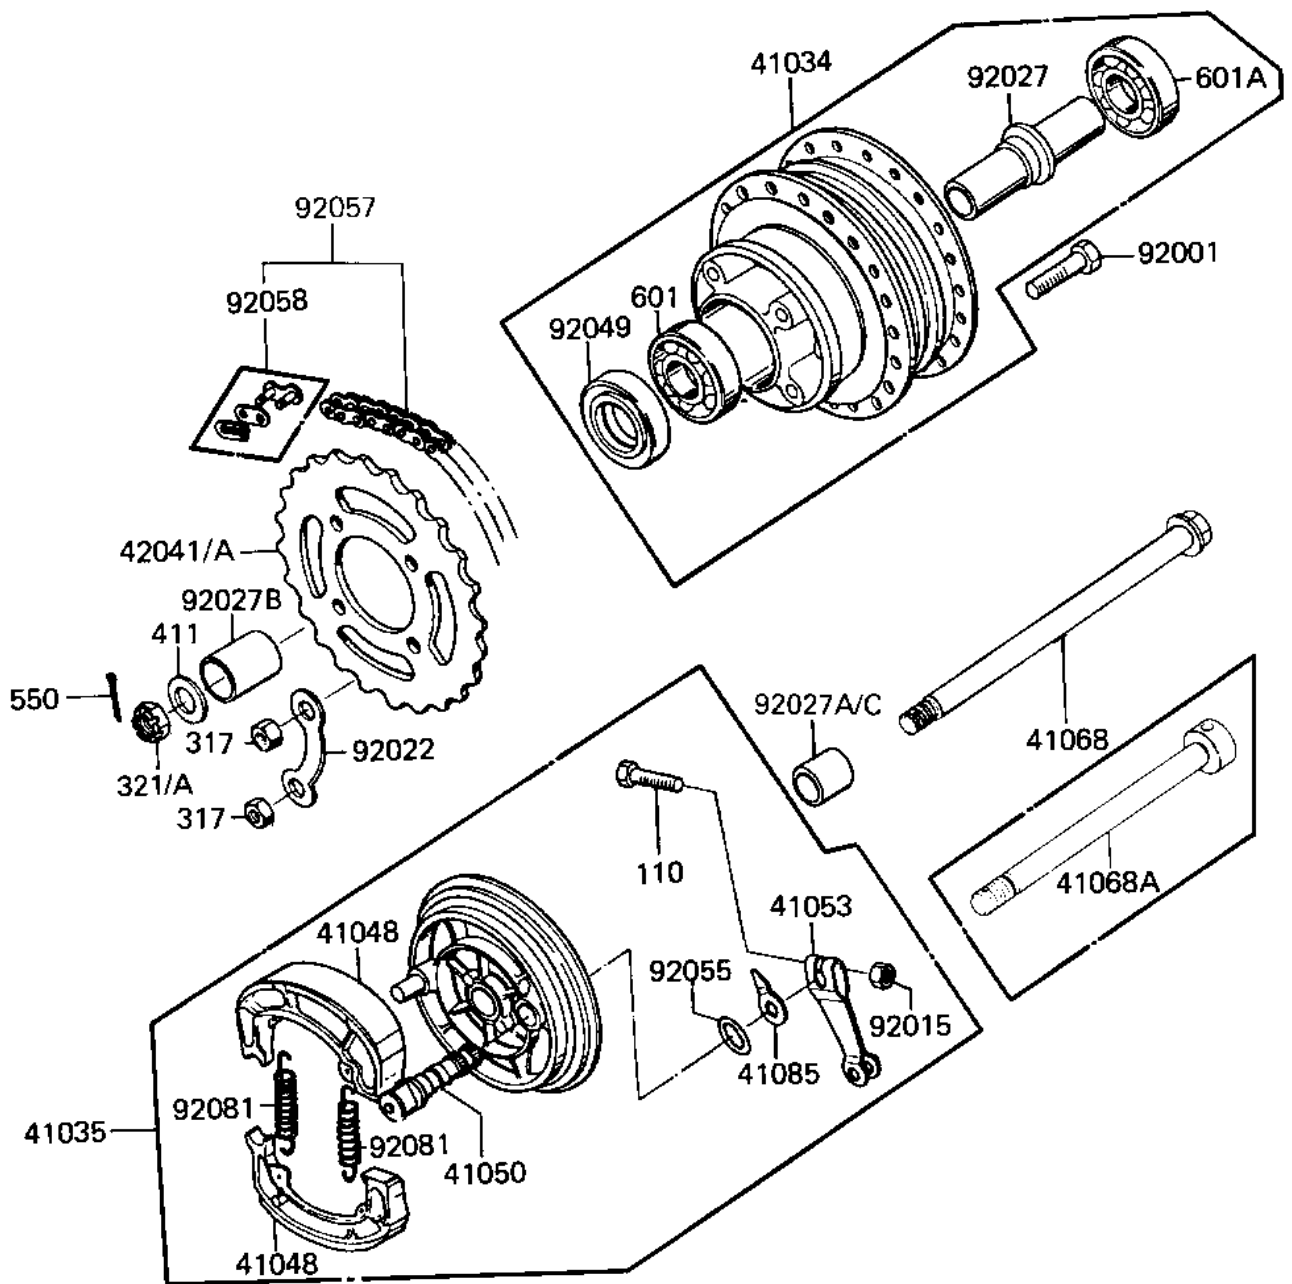

1986 KD80 PARTS DIAGRAM

REAR HUB/BRAKE/CHAIN

F2240-0048

1986 KD80 PARTS LIST

REAR HUB/BRAKE/CHAIN

ITEM NAME	PART NUMBER	QUANTITY
DRUM-ASSY,RR BRK,BUFF (Ref # 41034)	41034-1002-80	1
PANEL-ASY,RR BRK,BUFF (Ref # 41035)	42006-063-80	1
SHOE-BRAKE (Ref # 41048)	41048-1085	2
CAM SHAFT,REAR BRAKE (Ref # 41050)	42026-018	1
LEVER,REAR BRAKE PANL (Ref # 41053)	42029-027	1
AXLE,12X206 (Ref # 41068A)	41068-1091	1
INDICATOR,BKSHOE (Ref # 41085)	41085-003	1
REAR SPROCKET 37T (Ref # 42041)	42041-020	1
REAR SPROCKET 39T (Ref # 42041A)	42041-045	1
BOLT REAR SPROCKET (Ref # 92001)	92001-021	4
NUT,6MM (Ref # 92015)	41072-007	1
WASHER RR SPRCKT LOCK (Ref # 92022)	92088-003	2
SPACER RR HUB BEARING (Ref # 92027)	42010-003	1
COLLAR,REAR AXLE (Ref # 92027B)	42032-044	1
COLLAR,12.2X22X30.5 (Ref # 92027C)	92027-1478	1
OIL SEAL RR BRK DRUM (Ref # 92049)	92052-001	1
"0" RING,11MM (Ref # 92055)	92055-004	1
CHAIN,DRIVE,EK428 98L (Ref # 92057)	92057-1092	1
JOINT-CHAIN (Ref # 92058)	92058-1014	1
SPRING,BRAKE SHOE (Ref # 92081)	92081-1766	2
BOLT-UPSET (Ref # 110)	112G0630	1
NUT,8M/M (Ref # 317)	317B0800	4
NUT CASTLE 12MM (Ref # 321)	321B1200	1
WASHER PLAIN 12MM (Ref # 411)	411B1200	1
PIN COTTER 3.0X25 (Ref # 550)	550D3025	1
BEARING BALL #6301 (Ref # 601)	601B6301	1
BEARING BALL #6301 (Ref # 601A)	601B6301Z	1