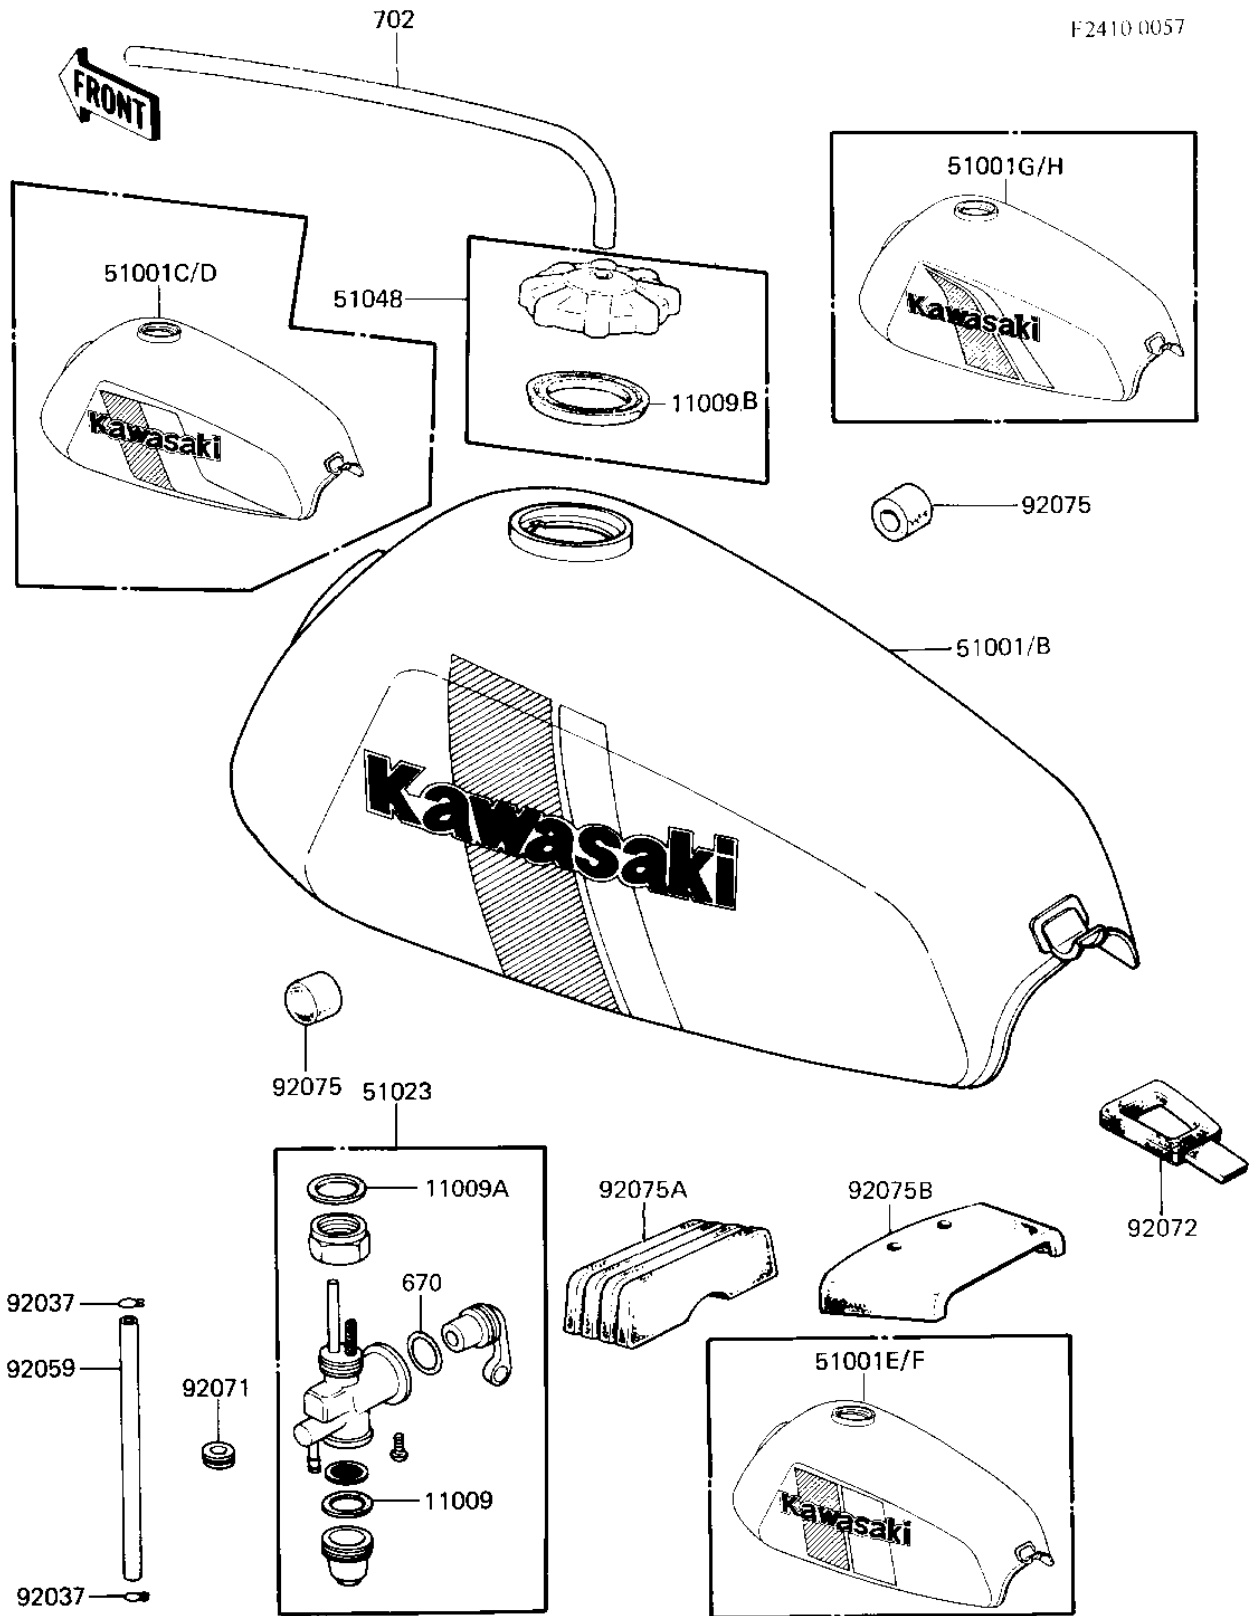

1985 KD80 PARTS DIAGRAM

FUEL TANK

F2410-0057

1985 KD80 PARTS LIST

FUEL TANK

ITEM NAME	PART NUMBER	QUANTITY
GASKET,FUEL TAP CUP (Ref # 11009)	11009-1013	1
GASKET,FUEL TAP JOINT (Ref # 11009A)	11009-1567	1
GASKET,FUEL TANK CAP (Ref # 11009B)	51059-006	1
TANK-COMP-FUEL,S.RED (Ref # 51001G)	51001-5486-H1	1
TANK-COMP-FUEL,L.GREEN (Canada (Ref # 51001H)	51001-5486-7F	1
TAP-ASSY,FUEL (Ref # 51023)	51023-1123	1
CAP ASSY,TANK,FUEL (Ref # 51048)	51048-1004	1
CLAMP FUEL PIPE (Ref # 92037)	92037-010	2
PIPE-OIL (Ref # 92059)	92059-072	1
GROMMET PIPE (Ref # 92071)	92071-038	1
BAND-FUEL TANK (Ref # 92072)	92072-036	1
DAMPER RUBBER (Ref # 92075)	92075-044	2
DAMPER RUBBER,FL TANK (Ref # 92075A)	92075-195	1
DAMPER RUBBER,FL TANK (Ref # 92075B)	92075-230	1
"O" RING, 10MM (Ref # 670)	670B2010	1
TUBE-RUBBER 5X400 (Ref # 702)	702A05400	1