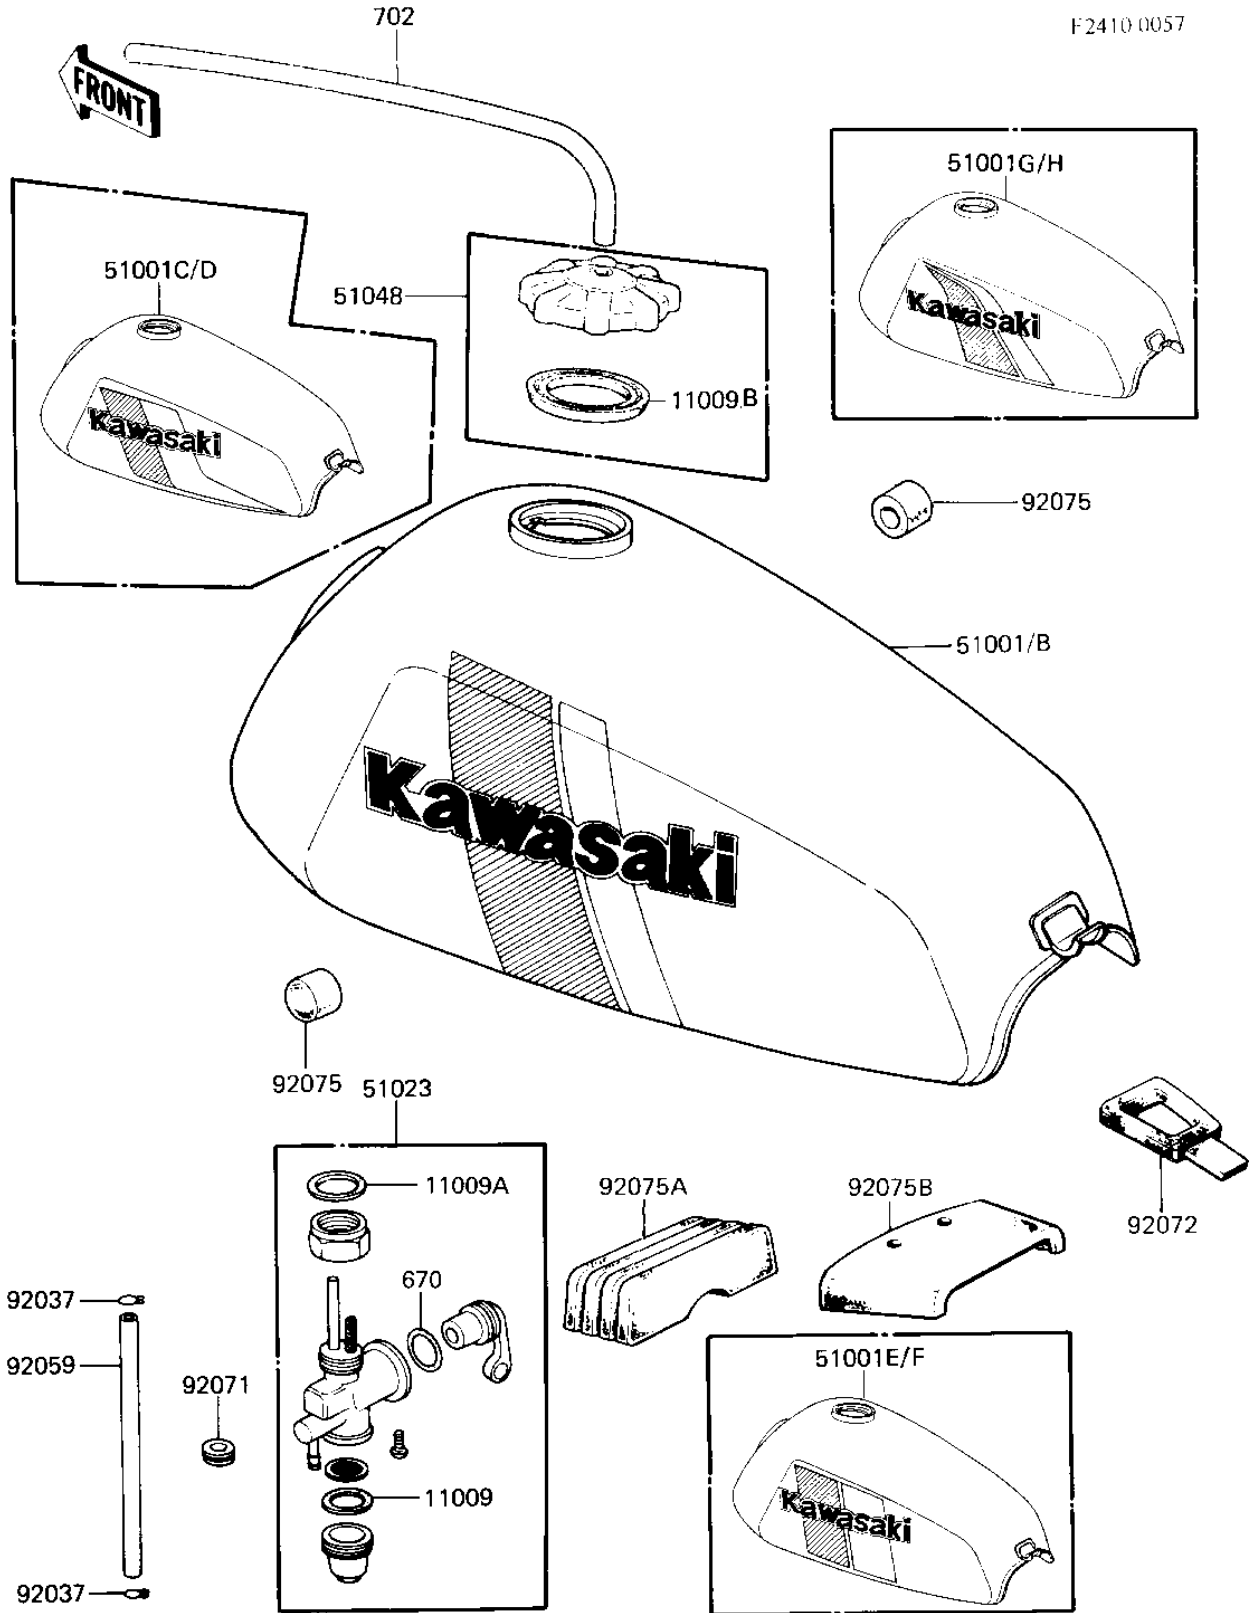

1985 KD80 PARTS DIAGRAM

FUEL TANK

F2410-0057

1985 KD80 PARTS LIST

FUEL TANK

ITEM NAME	PART NUMBER	QUANTITY
GASKET,FUEL TAP CUP (Ref # 11009)	11009-1013	1
GASKET,FUEL TAP JOINT (Ref # 11009A)	11009-1567	1
GASKET,FUEL TANK CAP (Ref # 11009B)	51059-006	1
TANK-COMP-FUEL,S.RED (Ref # 51001G)	51001-5486-H1	1
TANK-COMP-FUEL,L.GREEN (Canada (Ref # 51001H)	51001-5486-7F	1
TAP-ASSY,FUEL (Ref # 51023)	51023-1123	1
CAP ASSY,TANK,FUEL (Ref # 51048)	51048-1004	1
CLAMP FUEL PIPE (Ref # 92037)	92037-010	2
PIPE-OIL (Ref # 92059)	92059-072	1
GROMMET PIPE (Ref # 92071)	92071-038	1
BAND-FUEL TANK (Ref # 92072)	92072-036	1
DAMPER RUBBER (Ref # 92075)	92075-044	2
DAMPER RUBBER,FL TANK (Ref # 92075A)	92075-195	1
DAMPER RUBBER,FL TANK (Ref # 92075B)	92075-230	1
"O" RING, 10MM (Ref # 670)	670B2010	1
TUBE-RUBBER 5X400 (Ref # 702)	702A05400	1