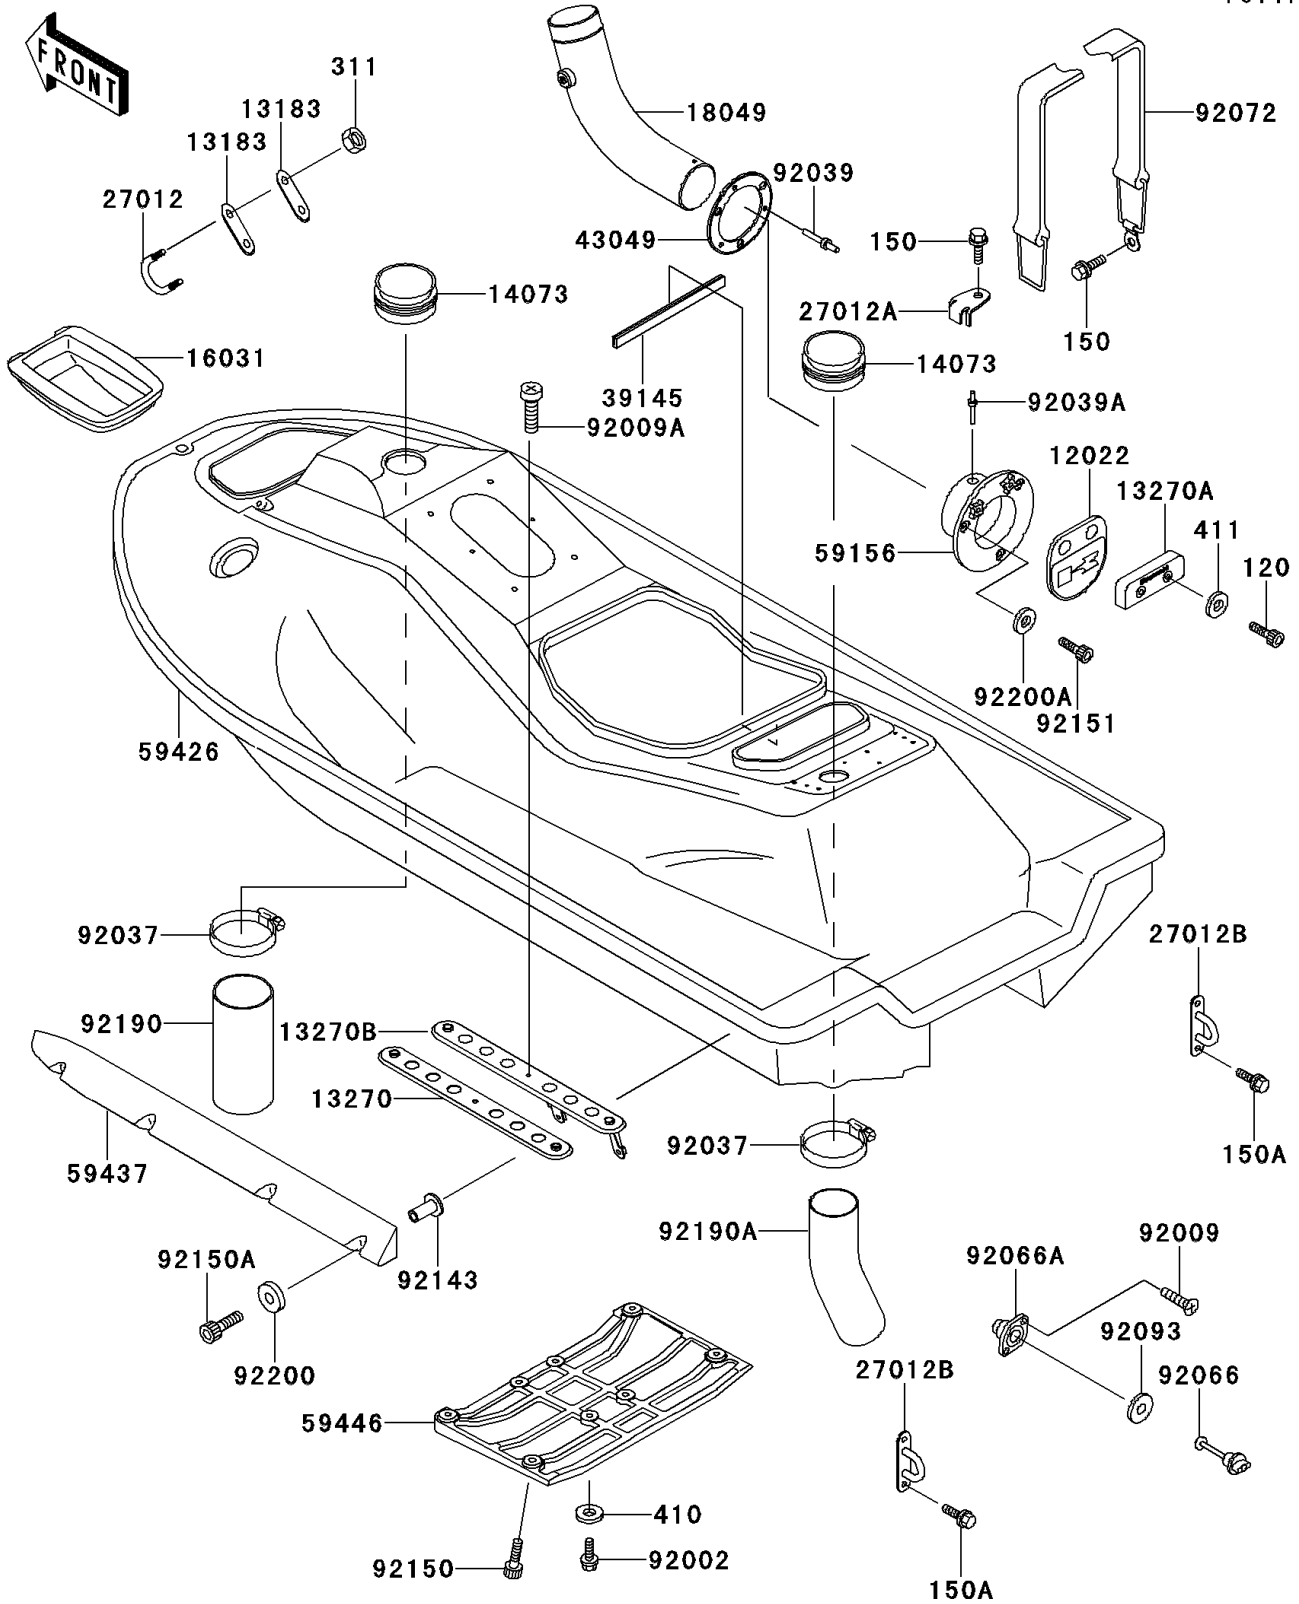

1997 900 ZXi PARTS DIAGRAM

Hull(JH900-A3)

F3141A

1997 900 ZXi PARTS LIST

Hull(JH900-A3)

ITEM NAME	PART NUMBER	QUANTITY
BOLT-SOCKET (Ref # 120)	120R0616	2
BOLT-WS,6X14 (Ref # 150)	150R0614	2
BOLT-WS,6X18 (Ref # 150A)	150R0618	4
NUT-HEX,6MM (Ref # 311)	311R0600	2
WASHER-PLAIN-SMALL,6MM (Ref # 410)	410S0600	4
VALVE-REED (Ref # 12022)	12022-3706	1
PLATE (Ref # 13183)	13183-3809	2
PLATE,HANDLE POLE BRACKET (Ref # 13270)	13270-3776	1
PLATE (Ref # 13270A)	13270-3785	1
PLATE,HANDLE POLE BRACKET (Ref # 13270B)	13270-3844	1
DUCT,AIR INTAKE (Ref # 14073)	14073-3750	2
FLOAT,TANK (Ref # 16031)	16031-3837	1
PIPE-EXHAUST (Ref # 18049)	18049-3755	1
HOOK (Ref # 27012)	27012-3776	1
HOOK,WATER MUFFLER (Ref # 27012A)	27012-3777	1
HOOK,REAR (Ref # 27012B)	27012-3782	2
TRIM-SEAL,L=480 (Ref # 39145)	39145-3750	1
PACKING (Ref # 43049)	43049-3711	1
PIPE-TAIL (Ref # 59156)	59156-3714	1
HULL-COMP,J.WHITE (Ref # 59426)	59426-3857-8C	1
STABILIZER,J.S.VIOLET (Ref # 59437)	59437-3708-RE	2
COVER-JET PUMP,J.S.VIOLET (Ref # 59446)	59446-3728-23	1
BOLT,6X20 (Ref # 92002)	92002-3755	4
SCREW,TAPPING,4X14 (Ref # 92009)	92009-3755	2
SCREW,5X16 (Ref # 92009A)	92009-3789	2
CLAMP (Ref # 92037)	92037-541	2
RIVET,4MM (Ref # 92039)	92039-3703	3
RIVET,4.8MM (Ref # 92039A)	92039-3719	1
PLUG,RR,DRAIN (Ref # 92066)	92066-3744	1

1997 900 ZXi PARTS LIST

Hull(JH900-A3)

ITEM NAME	PART NUMBER	QUANTITY
PLUG,DRAIN (Ref # 92066A)	92066-3749	1
BAND,WATER MUFFLER (Ref # 92072)	92072-3781	1
SEAL (Ref # 92093)	92093-3720	1
COLLAR (Ref # 92143)	92143-3739	8
BOLT,SOCKET,6X18 (Ref # 92150)	92150-3775	4
BOLT,SOCKET,6X40 (Ref # 92150A)	92150-3847	8
BOLT,SOCKET,5X25 (Ref # 92151)	92151-3709	3
TUBE (Ref # 92190)	92190-3962	1
TUBE (Ref # 92190A)	92190-3963	1
WASHER,6.5X16X1.0 (Ref # 92200)	92200-3712	8
WASHER (Ref # 92200A)	92200-3748	3
WASHER-PLAIN,6MM (Ref # 411)	411S0600	2