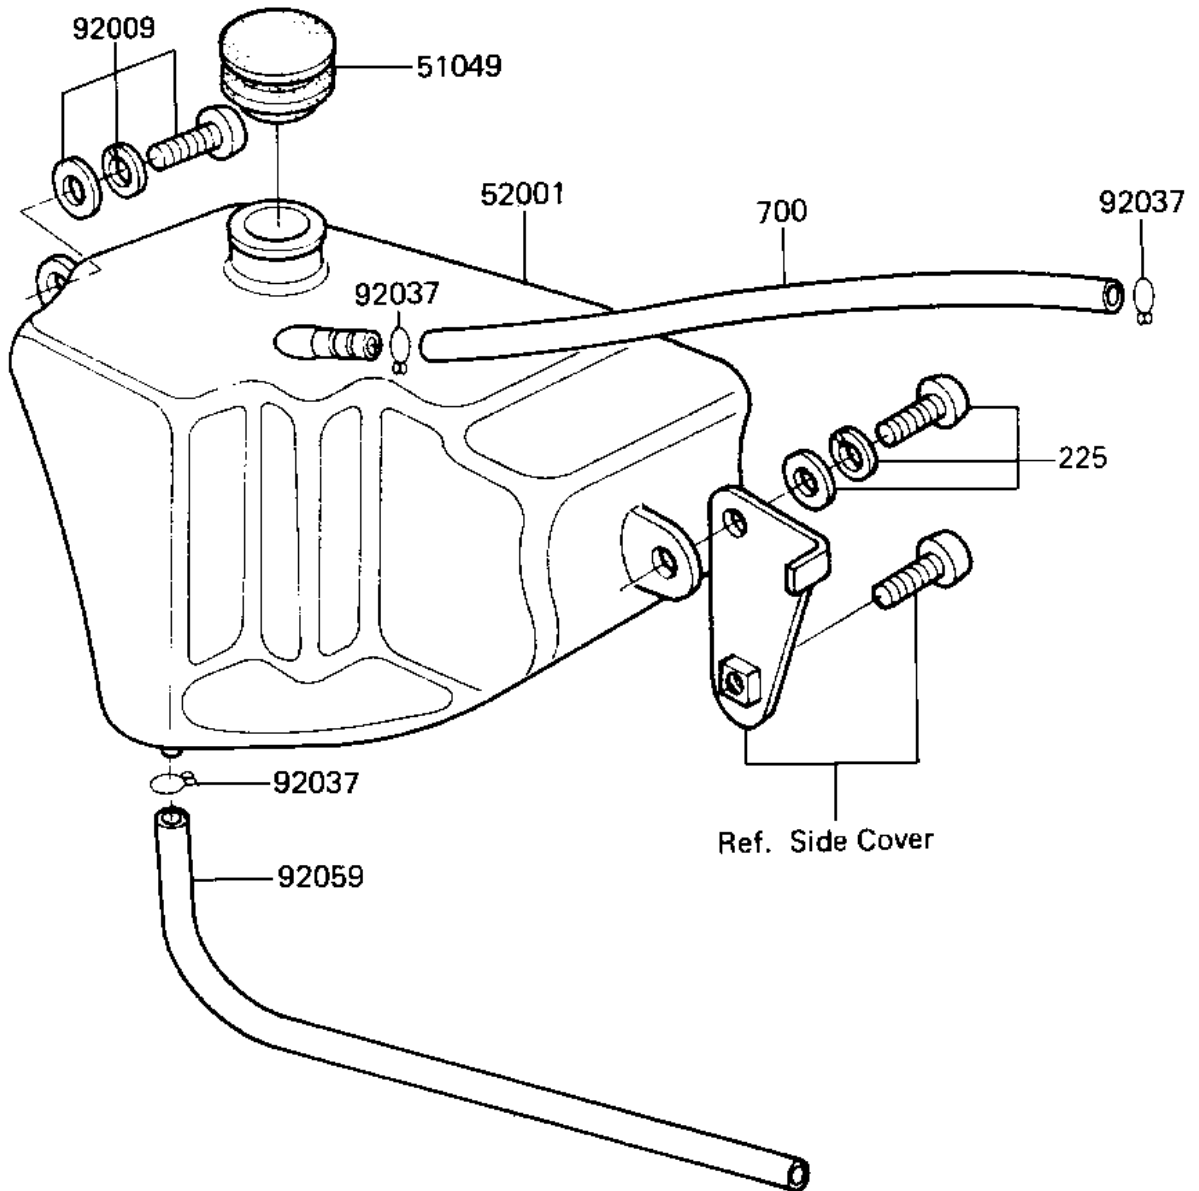

1982 KD80 PARTS DIAGRAM

OIL TANK

F2450-0009

1982 KD80 PARTS LIST

OIL TANK

ITEM NAME	PART NUMBER	QUANTITY
CAP,OIL TANK (Ref # 51049)	52003-024	1
TANK,OIL (Ref # 52001)	52001-1005	1
SCREW,-PAN-WSP-CROS,6 (Ref # 92009)	92009-1283	2
CLAMP FUEL PIPE (Ref # 92037)	92037-010	3
TUBE,4.5X9X380 (Ref # 92059)	92059-1691	1
SCREW-PAN-WSP-CROS (Ref # 225)	225B0620	1
TUBE, PVC, 5X400 (Ref # 700)	700005400	1