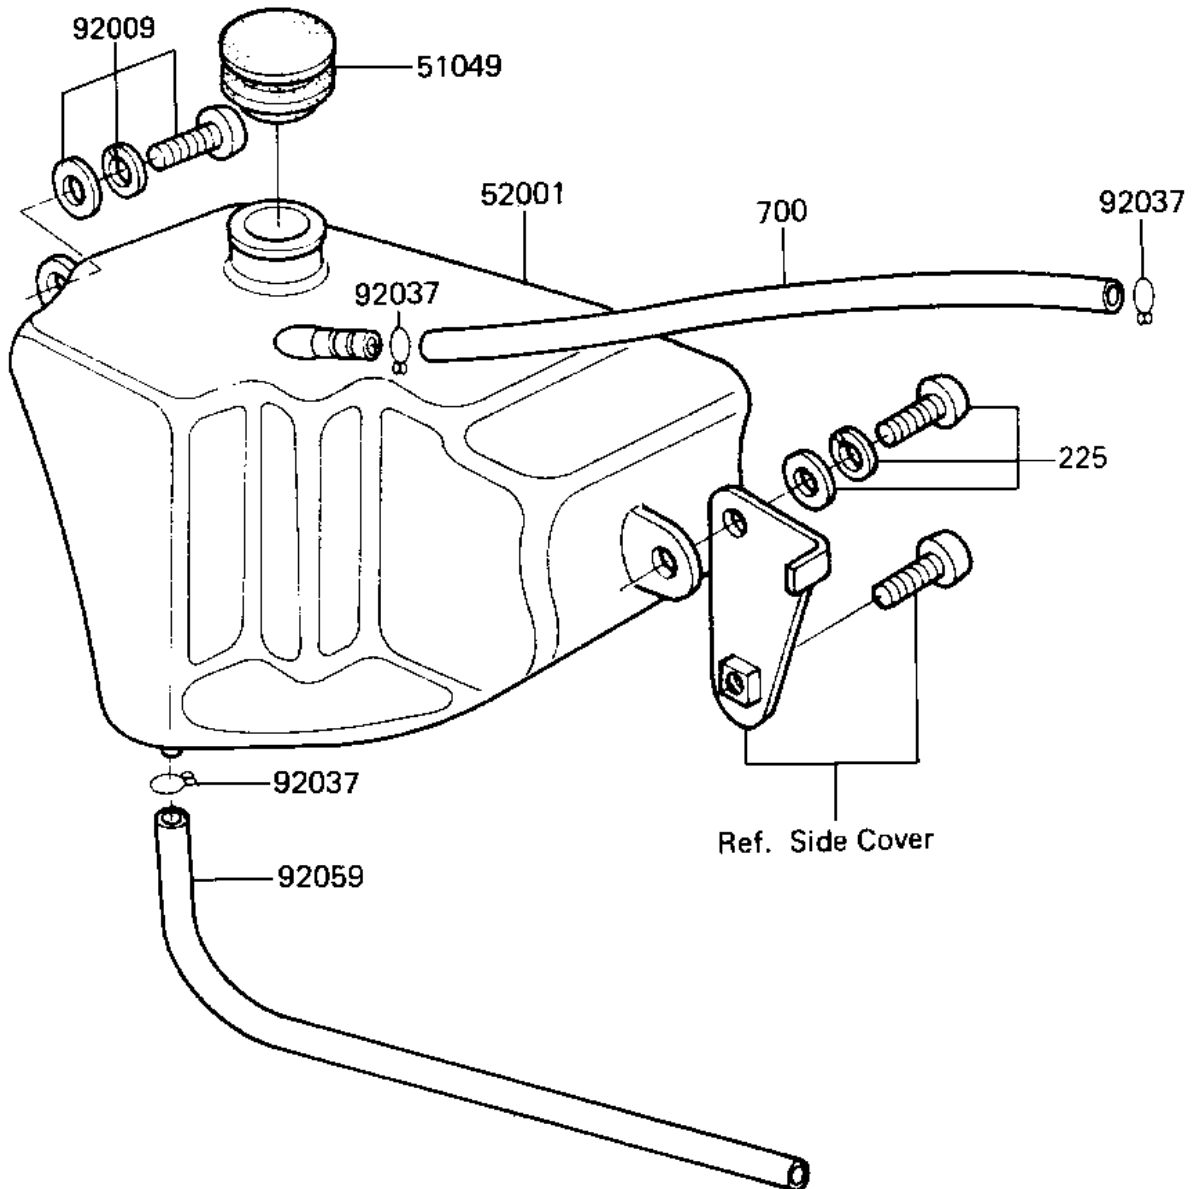

1982 KD80 PARTS DIAGRAM

OIL TANK

F2450-0009

1982 KD80 PARTS LIST

OIL TANK

ITEM NAME	PART NUMBER	QUANTITY
CAP,OIL TANK (Ref # 51049)	52003-024	1
TANK,OIL (Ref # 52001)	52001-1005	1
SCREW,-PAN-WSP-CROS,6 (Ref # 92009)	92009-1283	2
CLAMP FUEL PIPE (Ref # 92037)	92037-010	3
TUBE,4.5X9X380 (Ref # 92059)	92059-1691	1
SCREW-PAN-WSP-CROS (Ref # 225)	225B0620	1
TUBE, PVC, 5X400 (Ref # 700)	700005400	1