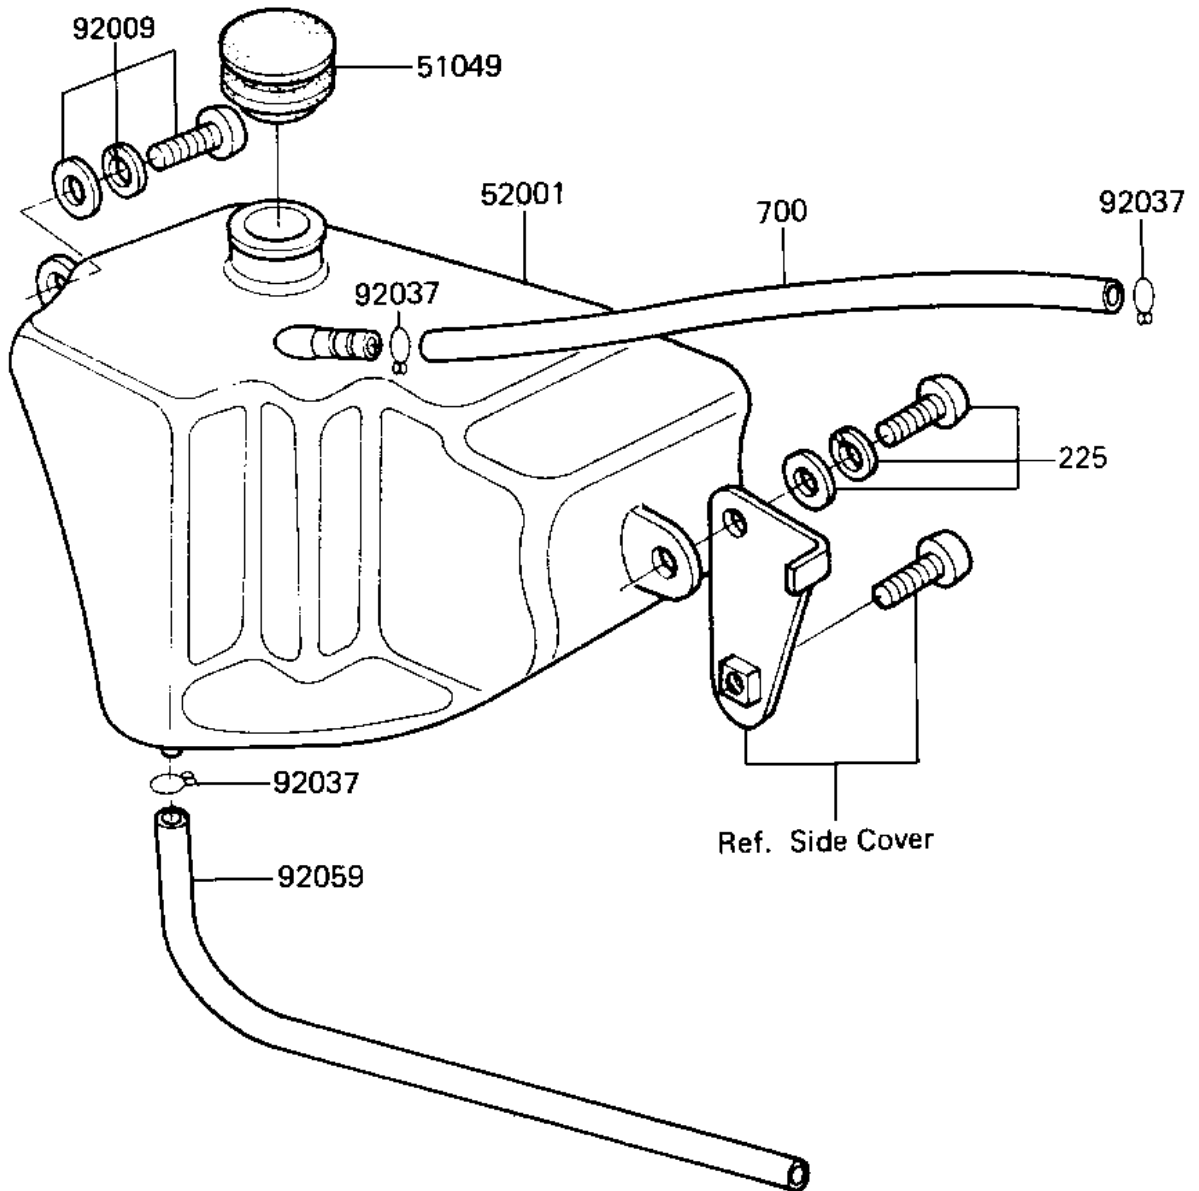

1983 KD80 PARTS DIAGRAM

OIL TANK

F2450-0009

1983 KD80 PARTS LIST

OIL TANK

ITEM NAME	PART NUMBER	QUANTITY
CAP,OIL TANK (Ref # 51049)	52003-024	1
TANK,OIL (Ref # 52001)	52001-1005	1
SCREW,-PAN-WSP-CROS,6 (Ref # 92009)	92009-1283	2
CLAMP FUEL PIPE (Ref # 92037)	92037-010	3
TUBE,4.5X9X380 (Ref # 92059)	92059-1691	1
SCREW-PAN-WSP-CROS (Ref # 225)	225B0620	1
TUBE, PVC, 5X400 (Ref # 700)	700005400	1