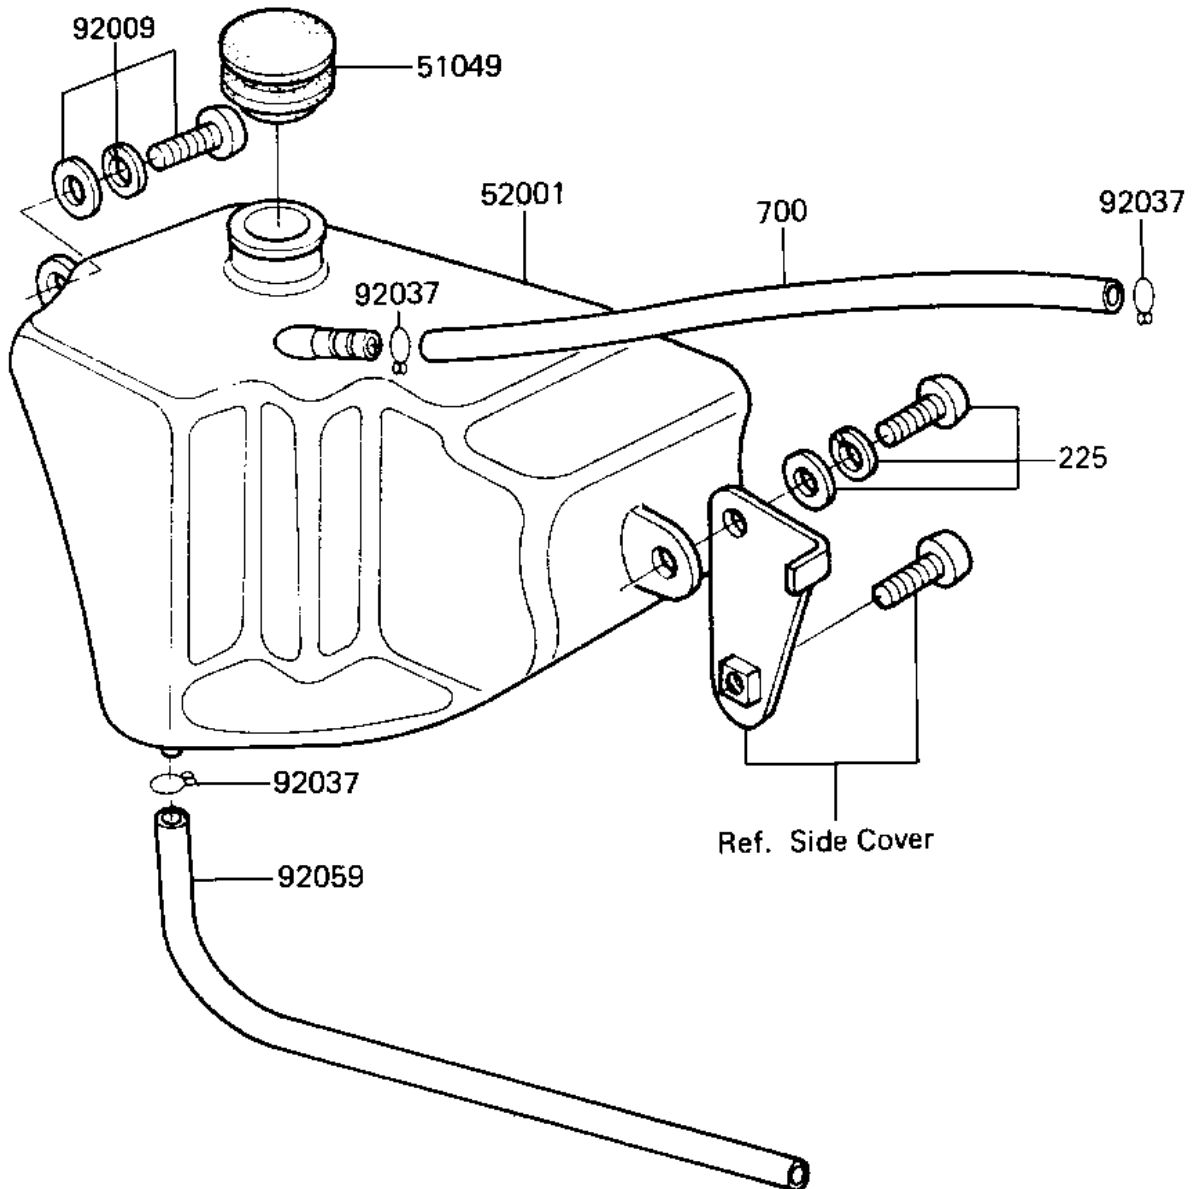

1984 KD80 PARTS DIAGRAM

OIL TANK

F2450-0009

1984 KD80 PARTS LIST

OIL TANK

ITEM NAME	PART NUMBER	QUANTITY
CAP,OIL TANK (Ref # 51049)	52003-024	1
TANK,OIL (Ref # 52001)	52001-1005	1
SCREW,-PAN-WSP-CROS,6 (Ref # 92009)	92009-1283	2
CLAMP FUEL PIPE (Ref # 92037)	92037-010	3
TUBE,4.5X9X380 (Ref # 92059)	92059-1691	1
SCREW-PAN-WSP-CROS (Ref # 225)	225B0620	1
TUBE, PVC, 5X400 (Ref # 700)	700005400	1