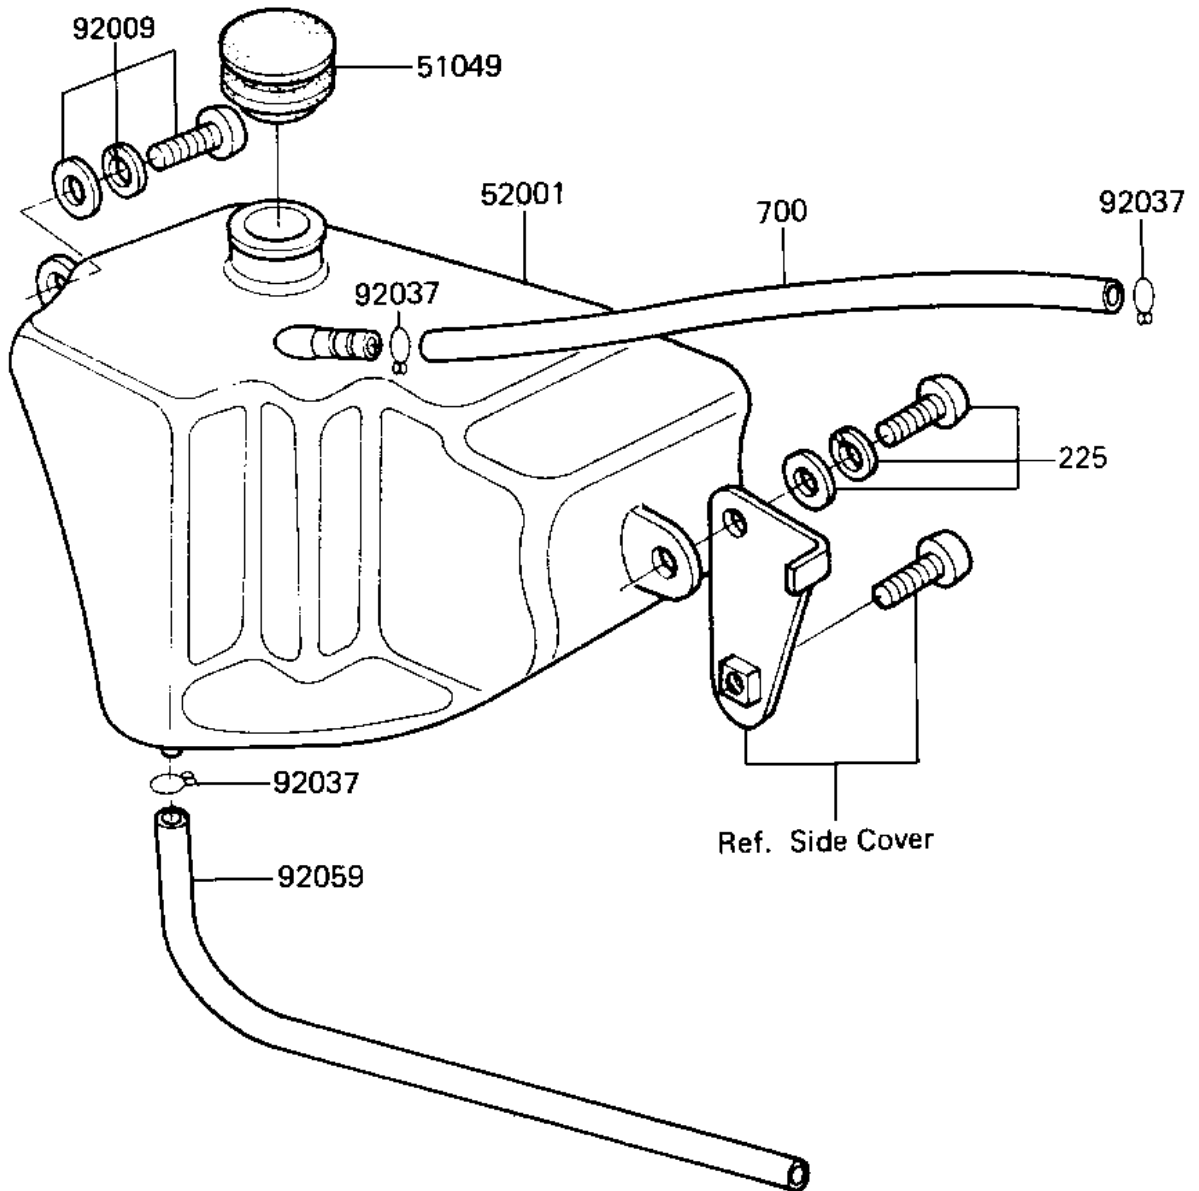

1985 KD80 PARTS DIAGRAM

OIL TANK

F2450-0009

1985 KD80 PARTS LIST

OIL TANK

ITEM NAME	PART NUMBER	QUANTITY
CAP,OIL TANK (Ref # 51049)	52003-024	1
TANK,OIL (Ref # 52001)	52001-1005	1
SCREW,-PAN-WSP-CROS,6 (Ref # 92009)	92009-1283	2
CLAMP FUEL PIPE (Ref # 92037)	92037-010	3
TUBE,4.5X9X380 (Ref # 92059)	92059-1691	1
SCREW-PAN-WSP-CROS (Ref # 225)	225B0620	1
TUBE, PVC, 5X400 (Ref # 700)	700005400	1