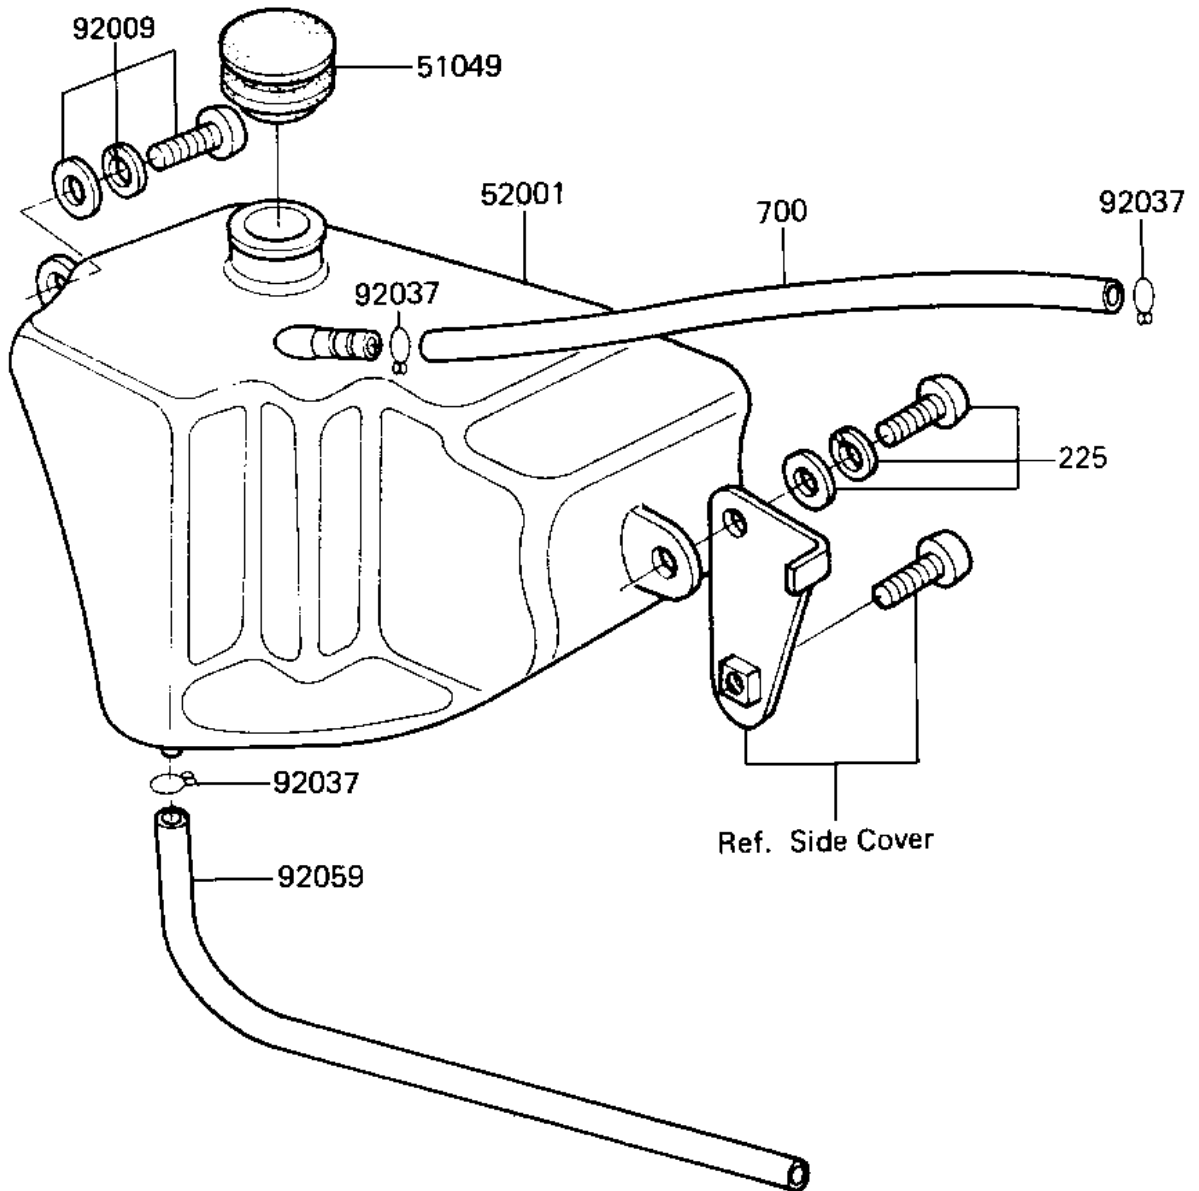

1986 KD80 PARTS DIAGRAM

OIL TANK

F2450-0009

1986 KD80 PARTS LIST

OIL TANK

ITEM NAME	PART NUMBER	QUANTITY
CAP,OIL TANK (Ref # 51049)	52003-024	1
TANK,OIL (Ref # 52001)	52001-1005	1
SCREW,-PAN-WSP-CROS,6 (Ref # 92009)	92009-1283	2
CLAMP FUEL PIPE (Ref # 92037)	92037-010	3
TUBE,4.5X9X380 (Ref # 92059)	92059-1691	1
SCREW-PAN-WSP-CROS (Ref # 225)	225B0620	1
TUBE, PVC, 5X400 (Ref # 700)	700005400	1