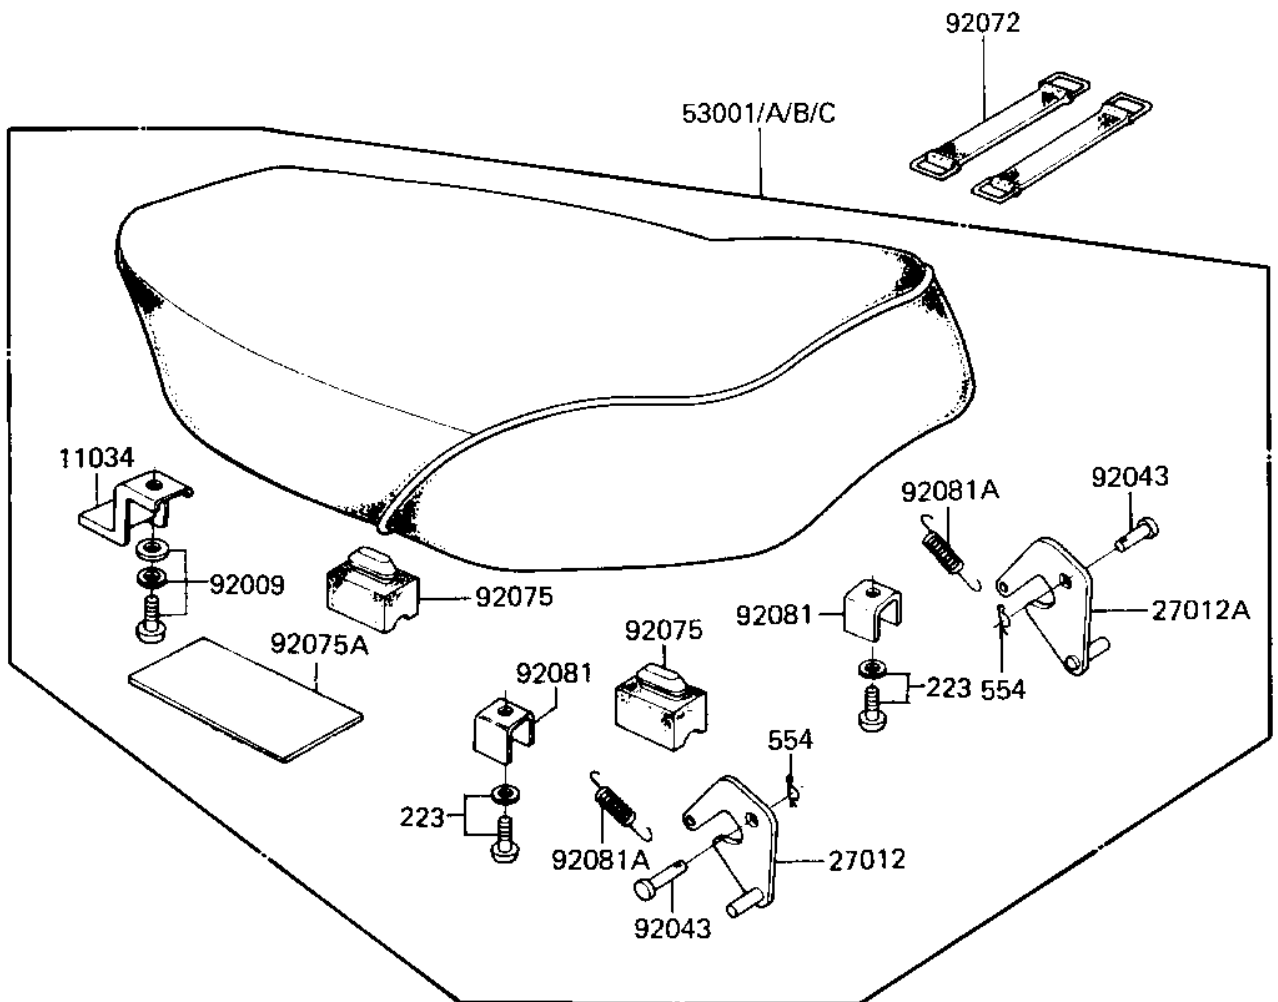

1986 KD80 PARTS DIAGRAM

SEAT

F2510-0070

Ref. Label

1986 KD80 PARTS LIST

SEAT

ITEM NAME	PART NUMBER	QUANTITY
BRACKET,SEAT (Ref # 11034)	53032-004	1
HOOK,L.H SEAT (Ref # 27012)	53008-031	1
HOOK,R.H SEAT (Ref # 27012A)	53008-032	1
SEAT-ASSY (Ref # 53001C)	53001-1460	1
SCREW (Ref # 92009)	92009-1282	1
PIN DUAL SEAT PIVOT (Ref # 92043)	53011-001	2
DAMPER RUBBER (Ref # 92075)	92075-099	6
SPRING,SEAT HOOK (Ref # 92081)	53012-012	2
SPRING,HOOK (Ref # 92081A)	53012-013	2
SCREW-PAN-WS-CROS (Ref # 223)	223B0612	2
PIN,SNAP (Ref # 554)	554A0600	2