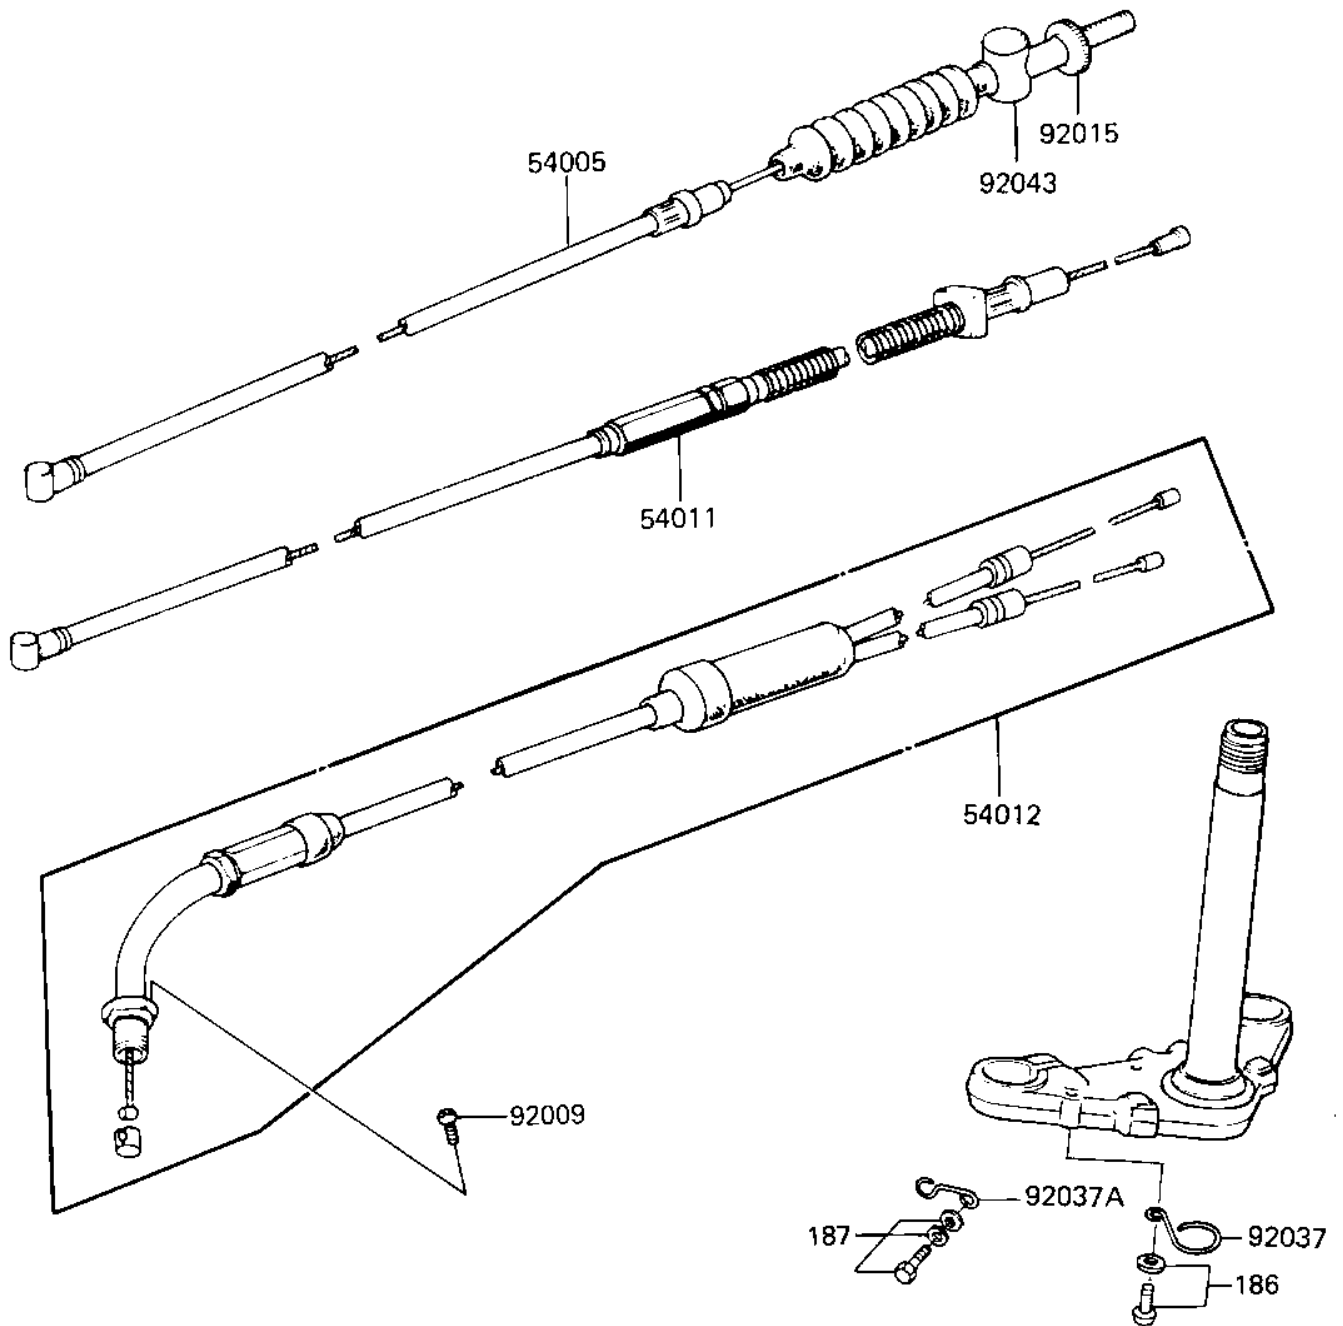

1983 KD80 PARTS DIAGRAM

CABLES

F2540-0065

1983 KD80 PARTS LIST

CABLES

| ITEM NAME | PART NUMBER | QUANTITY |
|------------------------------------|-------------|----------|
| CABLE,FRONT BRAKE (Ref # 54005) | 54005-1021 | 1 |
| CABLE, CLUTCH (Ref # 54011) | 54011-073 | 1 |
| CABLE,THROTTLE (Ref # 54012) | 54012-1056 | 1 |
| SCREW-PAN-WS-CROS (Ref # 92009) | 223B0510 | 1 |
| NUT-BRAKE ROD ADJUST (Ref # 92015) | 92015-052 | 1 |
| CLAMP-CABLE (Ref # 92037) | 92037-046 | 1 |
| CLAMP,CABLE (Ref # 92037A) | 92037-117 | 1 |
| JOINT-BRAKE ROD (Ref # 92043) | 92043-082 | 1 |
| BOLT 6X12 (WP) (Ref # 186) | 186B0612 | 1 |
| BOLT 6X12 (Ref # 187) | 187B0612 | 1 |