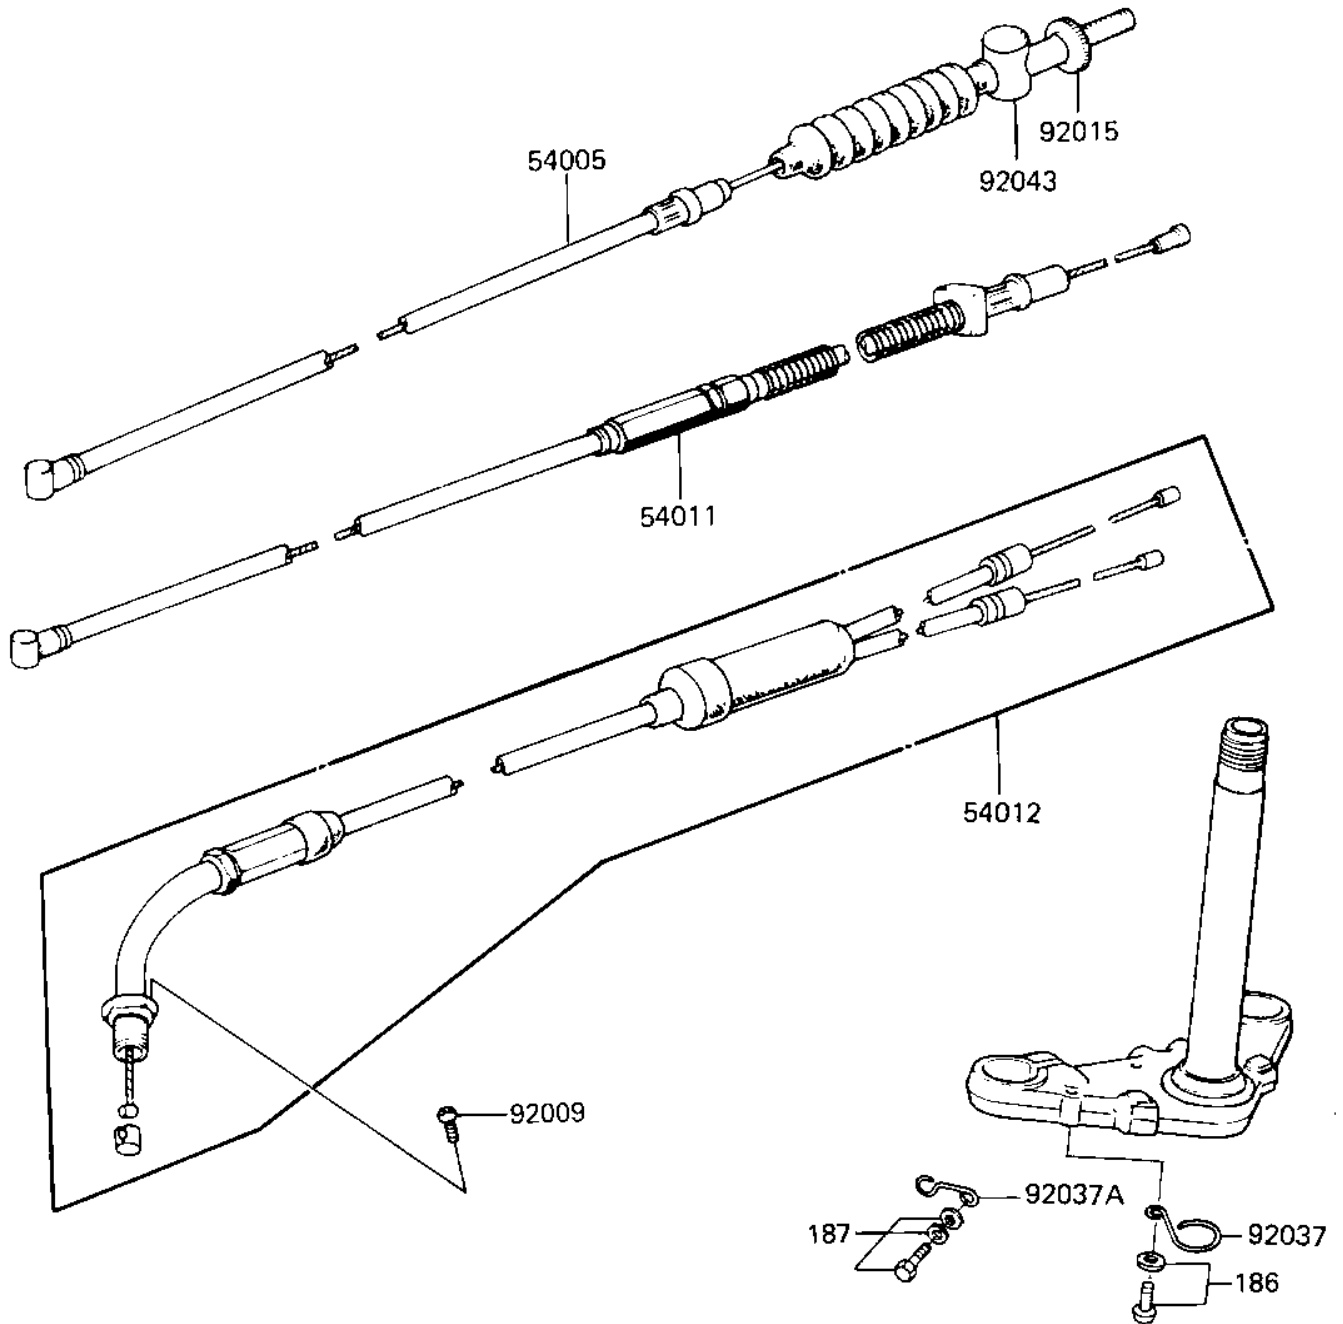

1985 KD80 PARTS DIAGRAM

CABLES

F2540-0065

1985 KD80 PARTS LIST

CABLES

ITEM NAME	PART NUMBER	QUANTITY
CABLE,FRONT BRAKE (Ref # 54005)	54005-1021	1
CABLE, CLUTCH (Ref # 54011)	54011-073	1
CABLE,THROTTLE (Ref # 54012)	54012-1056	1
SCREW-PAN-WS-CROS (Ref # 92009)	223B0510	1
NUT-BRAKE ROD ADJUST (Ref # 92015)	92015-052	1
CLAMP-CABLE (Ref # 92037)	92037-046	1
CLAMP,CABLE (Ref # 92037A)	92037-117	1
JOINT-BRAKE ROD (Ref # 92043)	92043-082	1
BOLT 6X12 (WP) (Ref # 186)	186B0612	1
BOLT 6X12 (Ref # 187)	187B0612	1