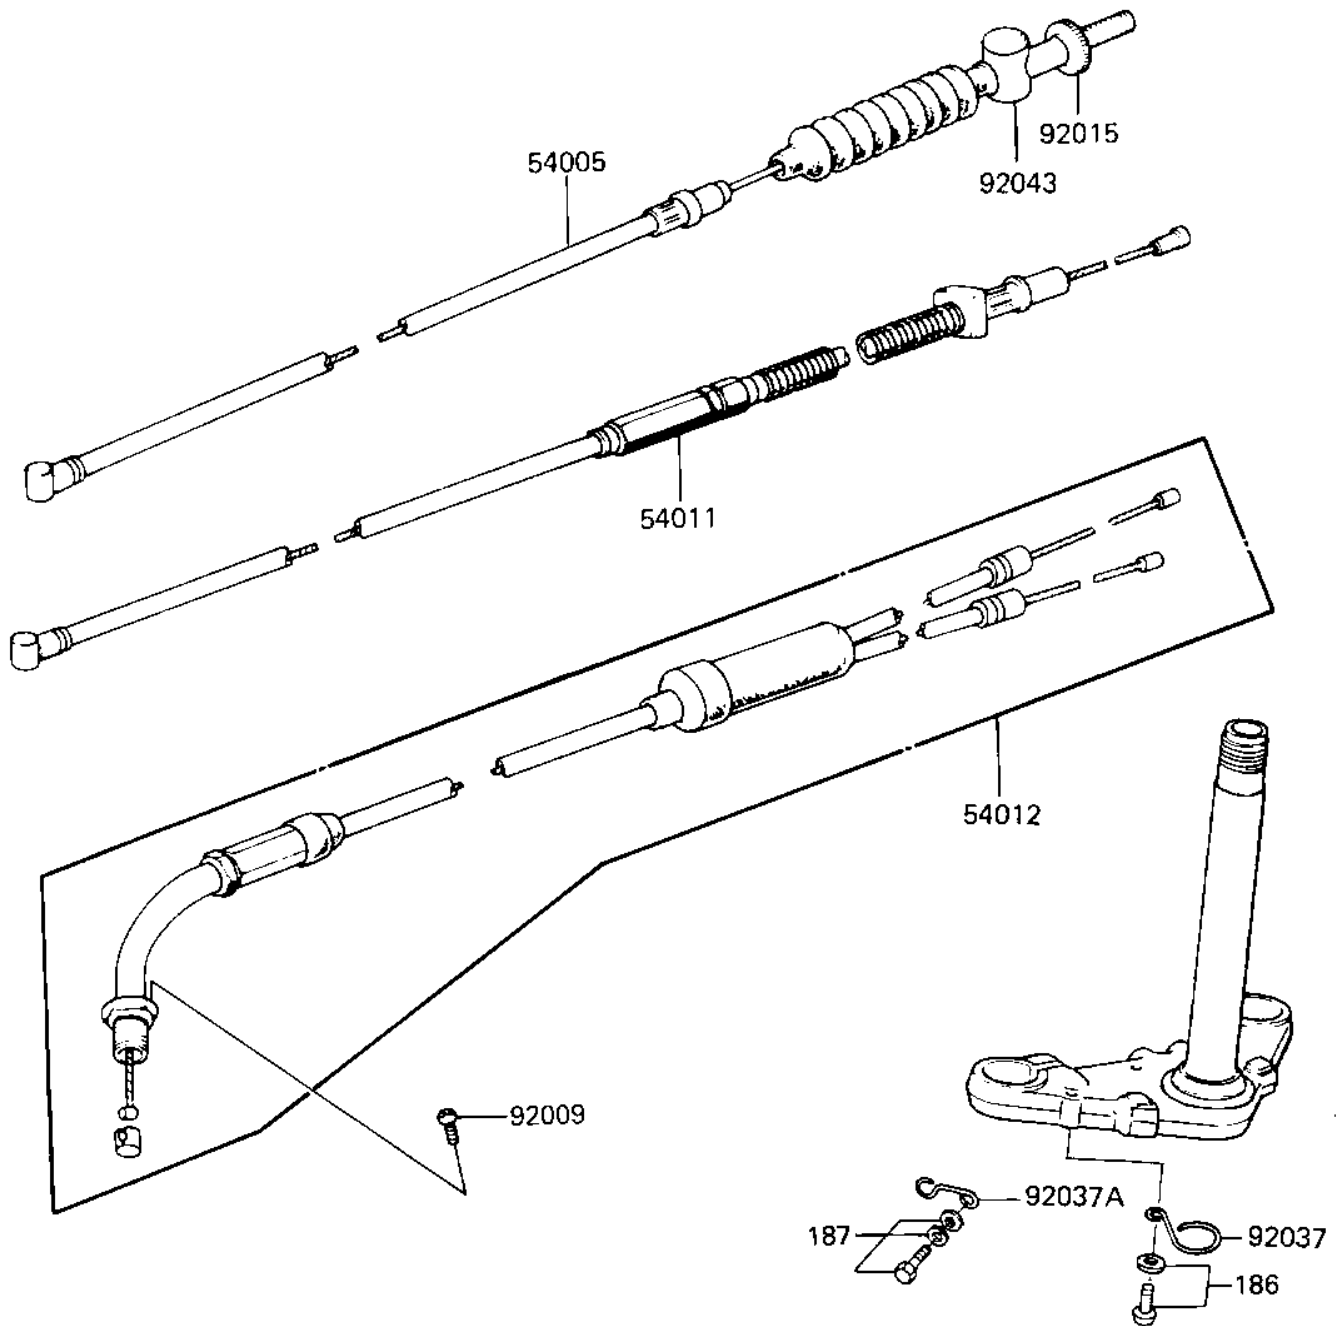

1985 KD80 PARTS DIAGRAM

CABLES

F2540-0065

1985 KD80 PARTS LIST

CABLES

ITEM NAME	PART NUMBER	QUANTITY
CABLE,FRONT BRAKE (Ref # 54005)	54005-1021	1
CABLE, CLUTCH (Ref # 54011)	54011-073	1
CABLE,THROTTLE (Ref # 54012)	54012-1056	1
SCREW-PAN-WS-CROS (Ref # 92009)	223B0510	1
NUT-BRAKE ROD ADJUST (Ref # 92015)	92015-052	1
CLAMP-CABLE (Ref # 92037)	92037-046	1
CLAMP,CABLE (Ref # 92037A)	92037-117	1
JOINT-BRAKE ROD (Ref # 92043)	92043-082	1
BOLT 6X12 (WP) (Ref # 186)	186B0612	1
BOLT 6X12 (Ref # 187)	187B0612	1