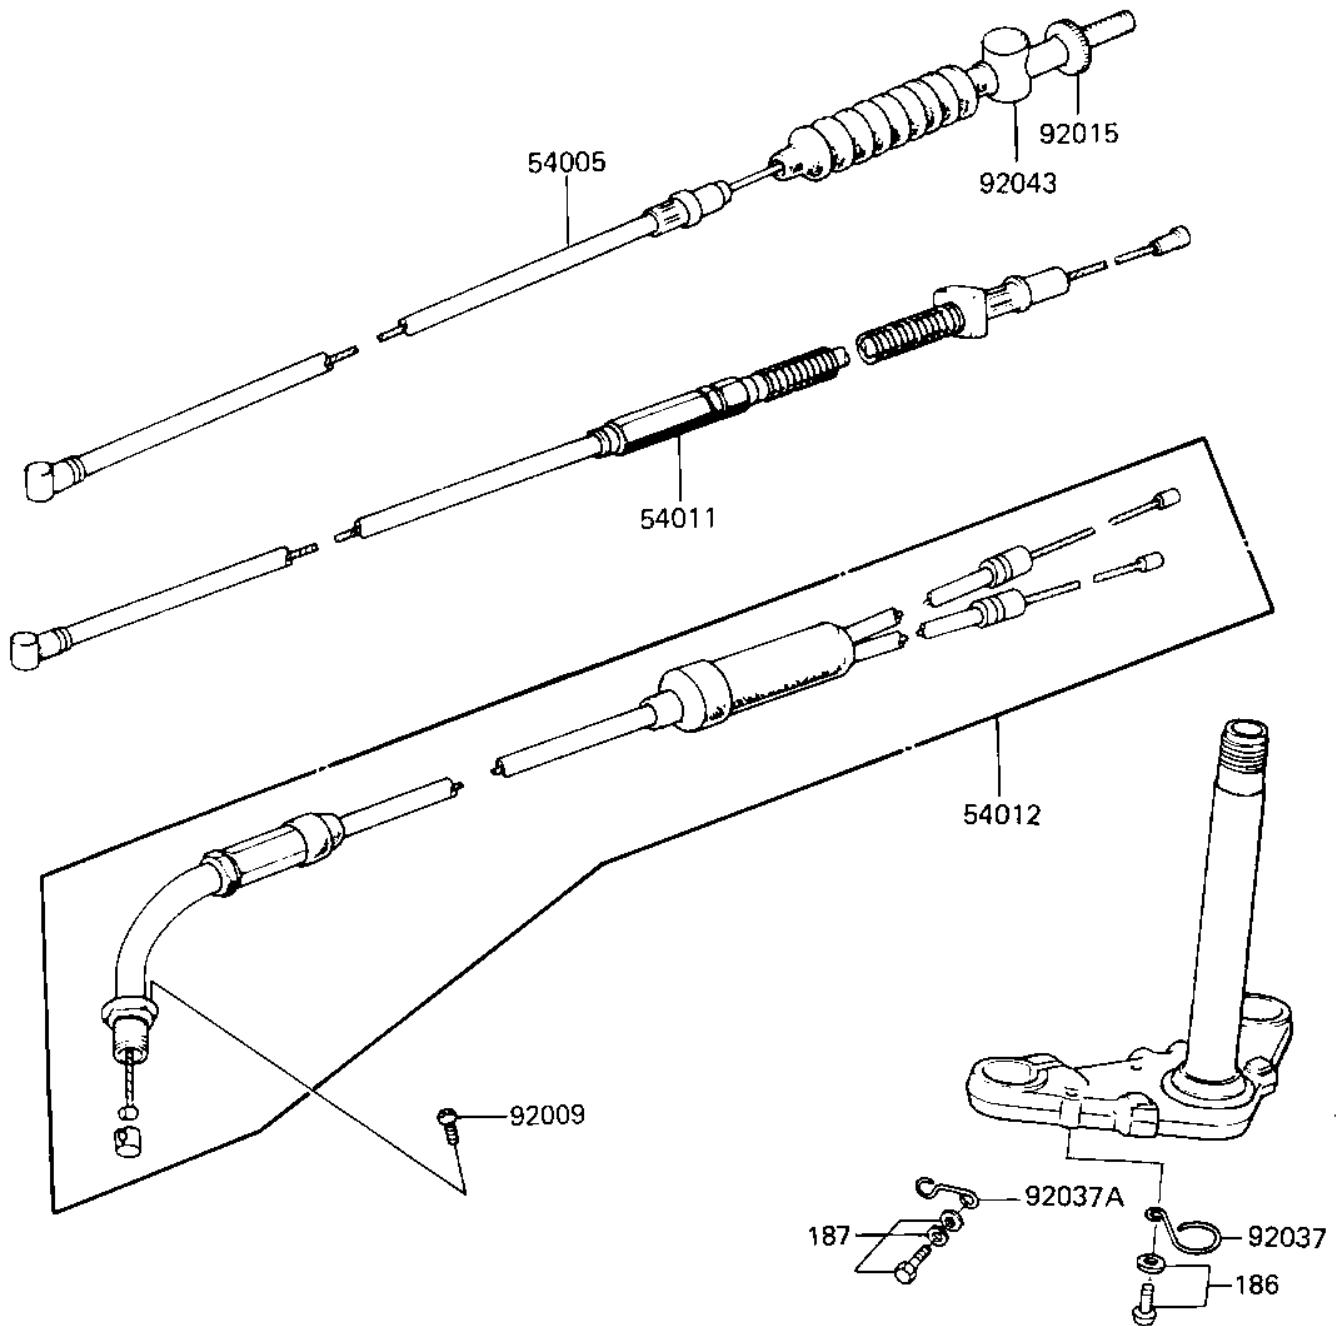

# 1986 KD80 PARTS DIAGRAM

## CABLES

F2540-0065

# 1986 KD80 PARTS LIST

## CABLES

ITEM NAME	PART NUMBER	QUANTITY
CABLE,FRONT BRAKE (Ref # 54005)	54005-1021	1
CABLE, CLUTCH (Ref # 54011)	54011-073	1
CABLE,THROTTLE (Ref # 54012)	54012-1056	1
SCREW-PAN-WS-CROS (Ref # 92009)	223B0510	1
NUT-BRAKE ROD ADJUST (Ref # 92015)	92015-052	1
CLAMP-CABLE (Ref # 92037)	92037-046	1
CLAMP,CABLE (Ref # 92037A)	92037-117	1
JOINT-BRAKE ROD (Ref # 92043)	92043-082	1
BOLT 6X12 (WP) (Ref # 186)	186B0612	1
BOLT 6X12 (Ref # 187)	187B0612	1