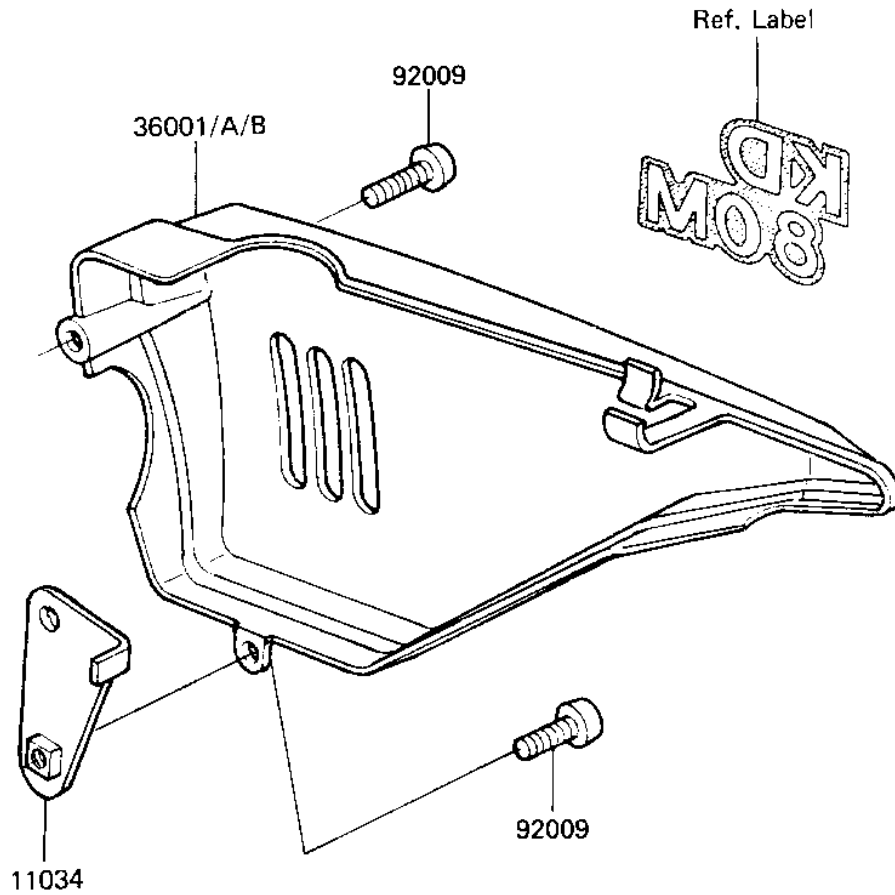

1983 KD80 PARTS DIAGRAM

SIDE COVER/CHAIN COVER

F2610-0070

1983 KD80 PARTS LIST

SIDE COVER/CHAIN COVER

ITEM NAME	PART NUMBER	QUANTITY
BRACKET,R.H.SIDE COVR (Ref # 11034)	11034-1621	1
COVER-SIDE,RH,S.RED (Ref # 36001)	36001-1084-6B	1
COVER-SIDE,RH,L.GREEN (Ref # 36001B)	36001-1084-6W	1
CASE-CHAIN (Ref # 36014)	36014-1024	1
SCREW,6X14 (Ref # 92009)	92009-1287	2
SCREW-PAN-WS-CROS (Ref # 223)	223B0612	2