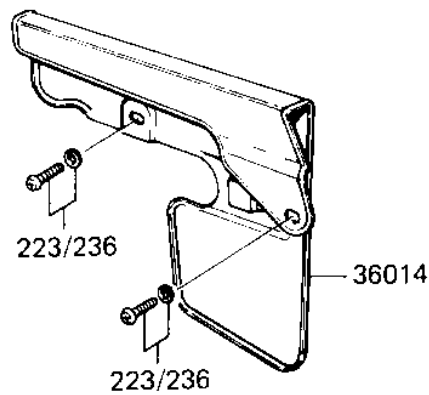

1983 KD80 PARTS DIAGRAM

SIDE COVER/CHAIN COVER

F2610-0070

1983 KD80 PARTS LIST

SIDE COVER/CHAIN COVER

ITEM NAME	PART NUMBER	QUANTITY
BRACKET,R.H.SIDE COVR (Ref # 11034)	11034-1621	1
COVER-SIDE,RH,S.RED (Ref # 36001)	36001-1084-6B	1
COVER-SIDE,RH,L.GREEN (Ref # 36001B)	36001-1084-6W	1
CASE-CHAIN (Ref # 36014)	36014-1024	1
SCREW,6X14 (Ref # 92009)	92009-1287	2
SCREW-PAN-WS-CROS (Ref # 223)	223B0612	2