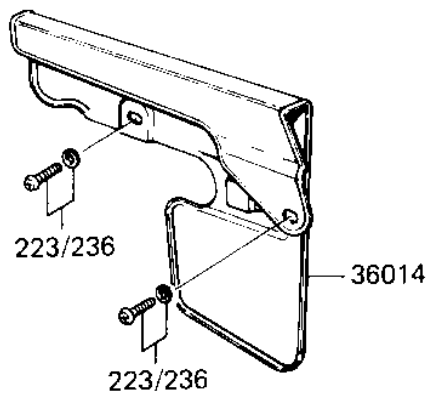

# 1984 KD80 PARTS DIAGRAM

SIDE COVER/CHAIN COVER

F2610-0070

## SIDE COVER/CHAIN COVER

ITEM NAME	PART NUMBER	QUANTITY
BRACKET,R.H.SIDE COVR (Ref # 11034)	11034-1621	1
COVER-SIDE,RH,S.RED (Ref # 36001)	36001-1084-6B	1
COVER-SIDE,RH,L.GREEN (Ref # 36001B)	36001-1084-6W	1
CASE-CHAIN (Ref # 36014)	36014-1024	1
SCREW,6X14 (Ref # 92009)	92009-1287	2
SCREW-PAN-WSP-CROS (Ref # 236)	236C0612	2