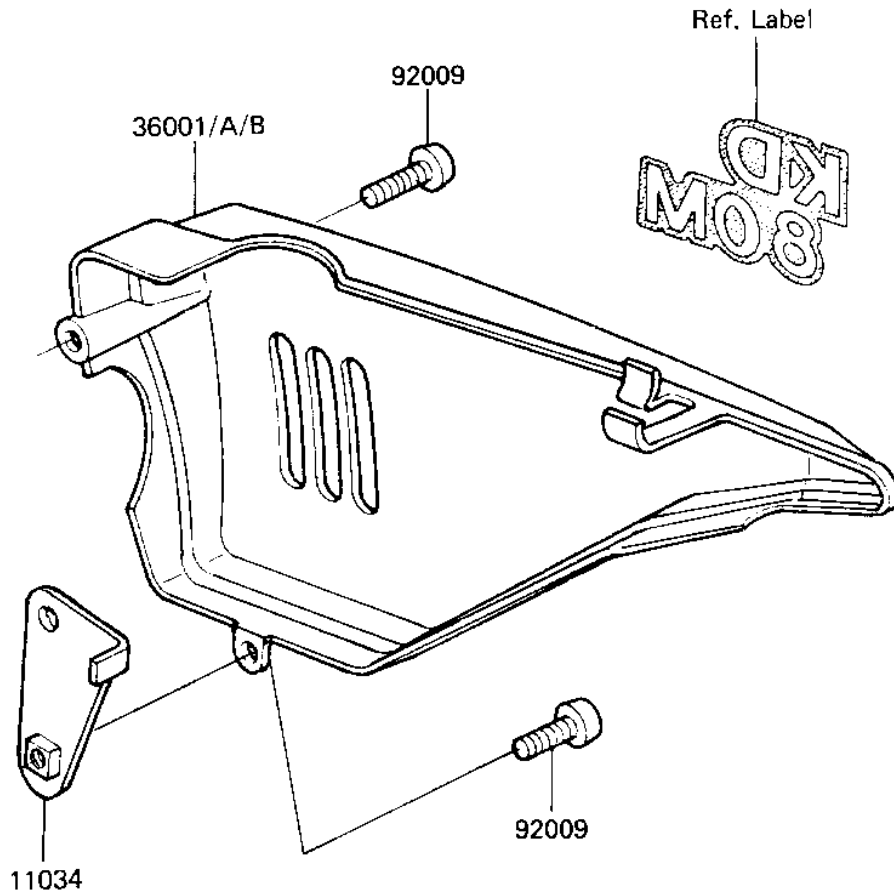

# 1984 KD80 PARTS DIAGRAM

SIDE COVER/CHAIN COVER

F2610-0070

# 1984 KD80 PARTS LIST

## SIDE COVER/CHAIN COVER

ITEM NAME	PART NUMBER	QUANTITY
BRACKET,R.H.SIDE COVR (Ref # 11034)	11034-1621	1
COVER-SIDE,RH,S.RED (Ref # 36001)	36001-1084-6B	1
COVER-SIDE,RH,L.GREEN (Ref # 36001B)	36001-1084-6W	1
CASE-CHAIN (Ref # 36014)	36014-1024	1
SCREW,6X14 (Ref # 92009)	92009-1287	2
SCREW-PAN-WSP-CROS (Ref # 236)	236C0612	2