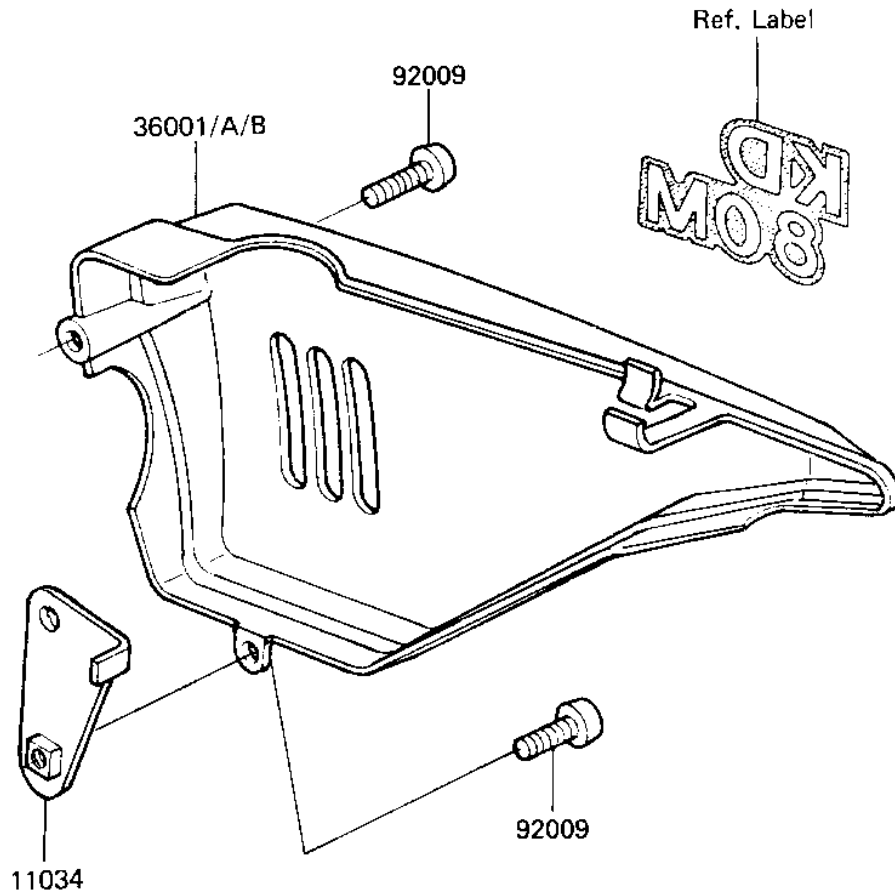

# 1984 KD80 PARTS DIAGRAM

SIDE COVER/CHAIN COVER

F2610-0070

# 1984 KD80 PARTS LIST

## SIDE COVER/CHAIN COVER

ITEM NAME	PART NUMBER	QUANTITY
BRACKET,R.H.SIDE COVR (Ref # 11034)	11034-1621	1
COVER-SIDE,RH,S.RED (Ref # 36001)	36001-1084-6B	1
COVER-SIDE,RH,L.GREEN (Ref # 36001B)	36001-1084-6W	1
CASE-CHAIN (Ref # 36014)	36014-1024	1
SCREW,6X14 (Ref # 92009)	92009-1287	2
SCREW-PAN-WSP-CROS (Ref # 236)	236C0612	2