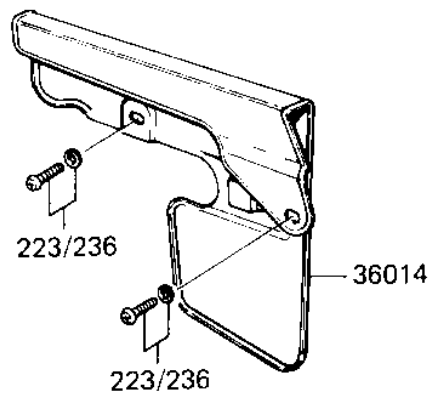

1985 KD80 PARTS DIAGRAM

SIDE COVER/CHAIN COVER

F2610-0070

1985 KD80 PARTS LIST

SIDE COVER/CHAIN COVER

ITEM NAME	PART NUMBER	QUANTITY
BRACKET,R.H.SIDE COVR (Ref # 11034)	11034-1621	1
COVER-SIDE,RH,S.RED (Ref # 36001)	36001-1084-6B	1
COVER-SIDE,RH,L.GREEN (Ref # 36001B)	36001-1084-6W	1
CASE-CHAIN (Ref # 36014)	36014-1024	1
SCREW,6X14 (Ref # 92009)	92009-1287	2
SCREW-PAN-WSP-CROS (Ref # 236)	236C0612	2