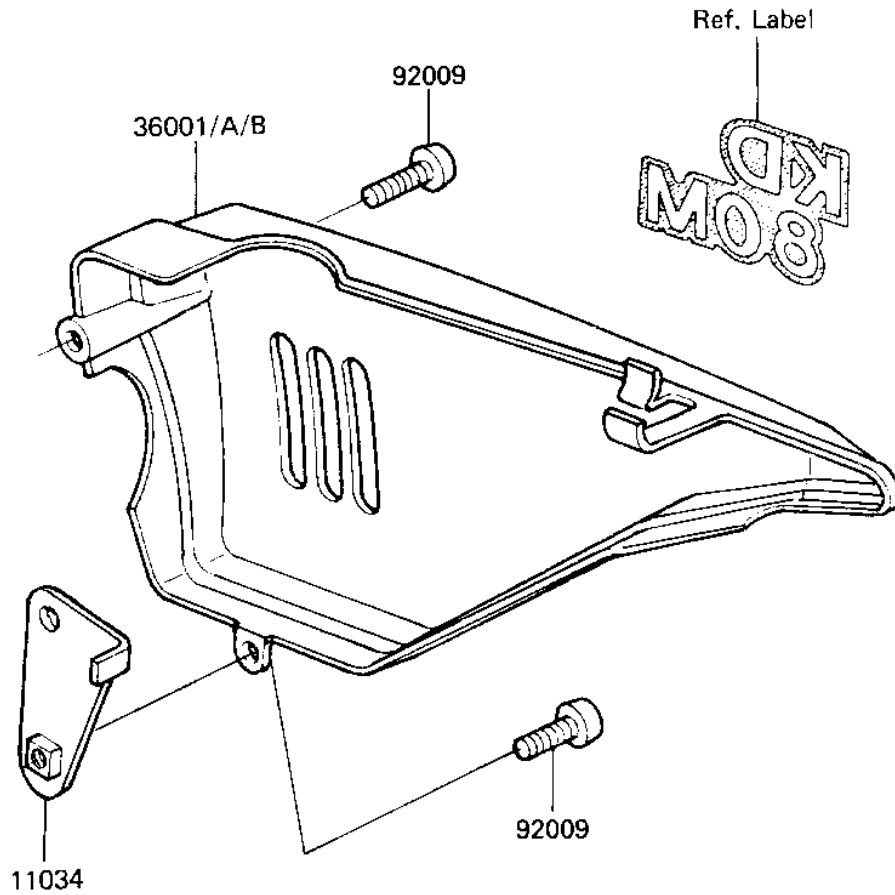

1985 KD80 PARTS DIAGRAM

SIDE COVER/CHAIN COVER

F2610-0070

1985 KD80 PARTS LIST

SIDE COVER/CHAIN COVER

ITEM NAME	PART NUMBER	QUANTITY
BRACKET,R.H.SIDE COVR (Ref # 11034)	11034-1621	1
COVER-SIDE,RH,S.RED (Ref # 36001)	36001-1084-6B	1
COVER-SIDE,RH,L.GREEN (Ref # 36001B)	36001-1084-6W	1
CASE-CHAIN (Ref # 36014)	36014-1024	1
SCREW,6X14 (Ref # 92009)	92009-1287	2
SCREW-PAN-WSP-CROS (Ref # 236)	236C0612	2