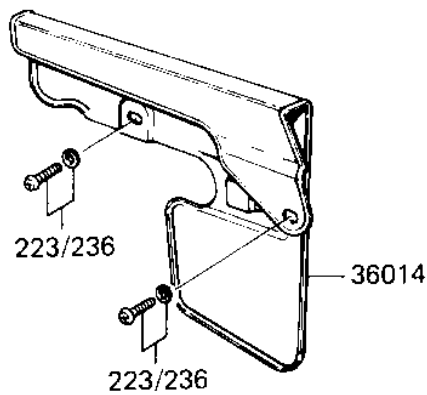

1986 KD80 PARTS DIAGRAM

SIDE COVER/CHAIN COVER

F2610-0070

1986 KD80 PARTS LIST

SIDE COVER/CHAIN COVER

ITEM NAME	PART NUMBER	QUANTITY
BRACKET,R.H.SIDE COVR (Ref # 11034)	11034-1621	1
COVER-SIDE,RH,S.RED (Ref # 36001)	36001-1084-6B	1
CASE-CHAIN (Ref # 36014)	36014-1024	1
SCREW,6X14 (Ref # 92009)	92009-1287	2
SCREW-PAN-WSP-CROS (Ref # 236)	236C0612	2