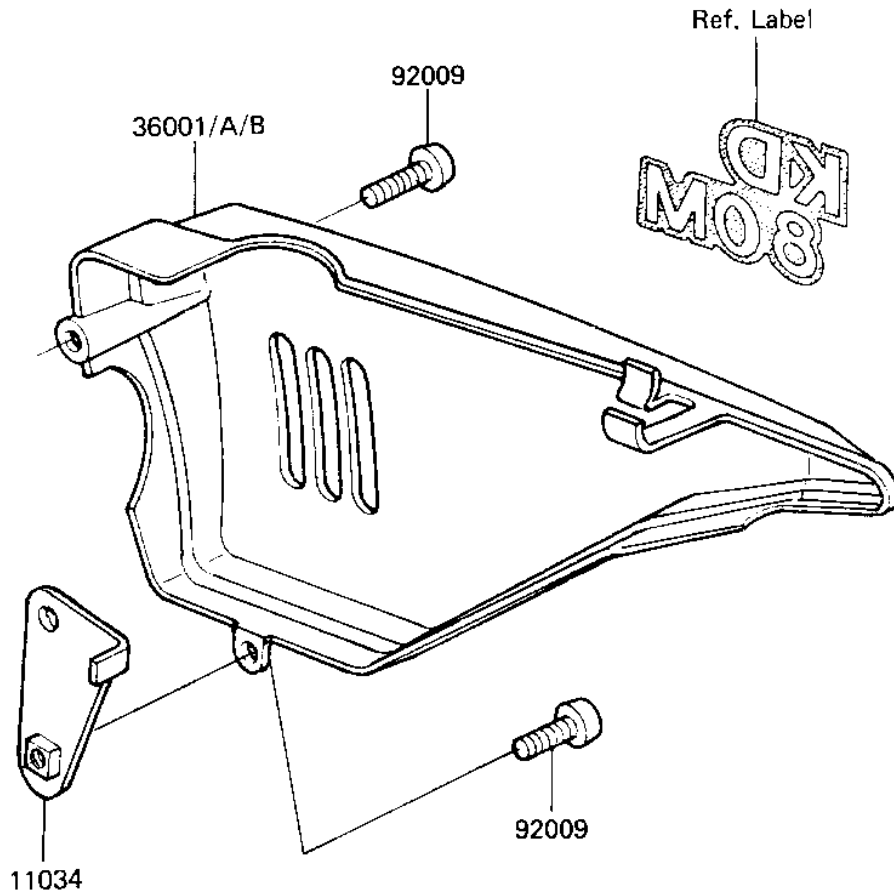

1986 KD80 PARTS DIAGRAM

SIDE COVER/CHAIN COVER

F2610-0070

1986 KD80 PARTS LIST

SIDE COVER/CHAIN COVER

ITEM NAME	PART NUMBER	QUANTITY
BRACKET,R.H.SIDE COVR (Ref # 11034)	11034-1621	1
COVER-SIDE,RH,S.RED (Ref # 36001)	36001-1084-6B	1
CASE-CHAIN (Ref # 36014)	36014-1024	1
SCREW,6X14 (Ref # 92009)	92009-1287	2
SCREW-PAN-WSP-CROS (Ref # 236)	236C0612	2