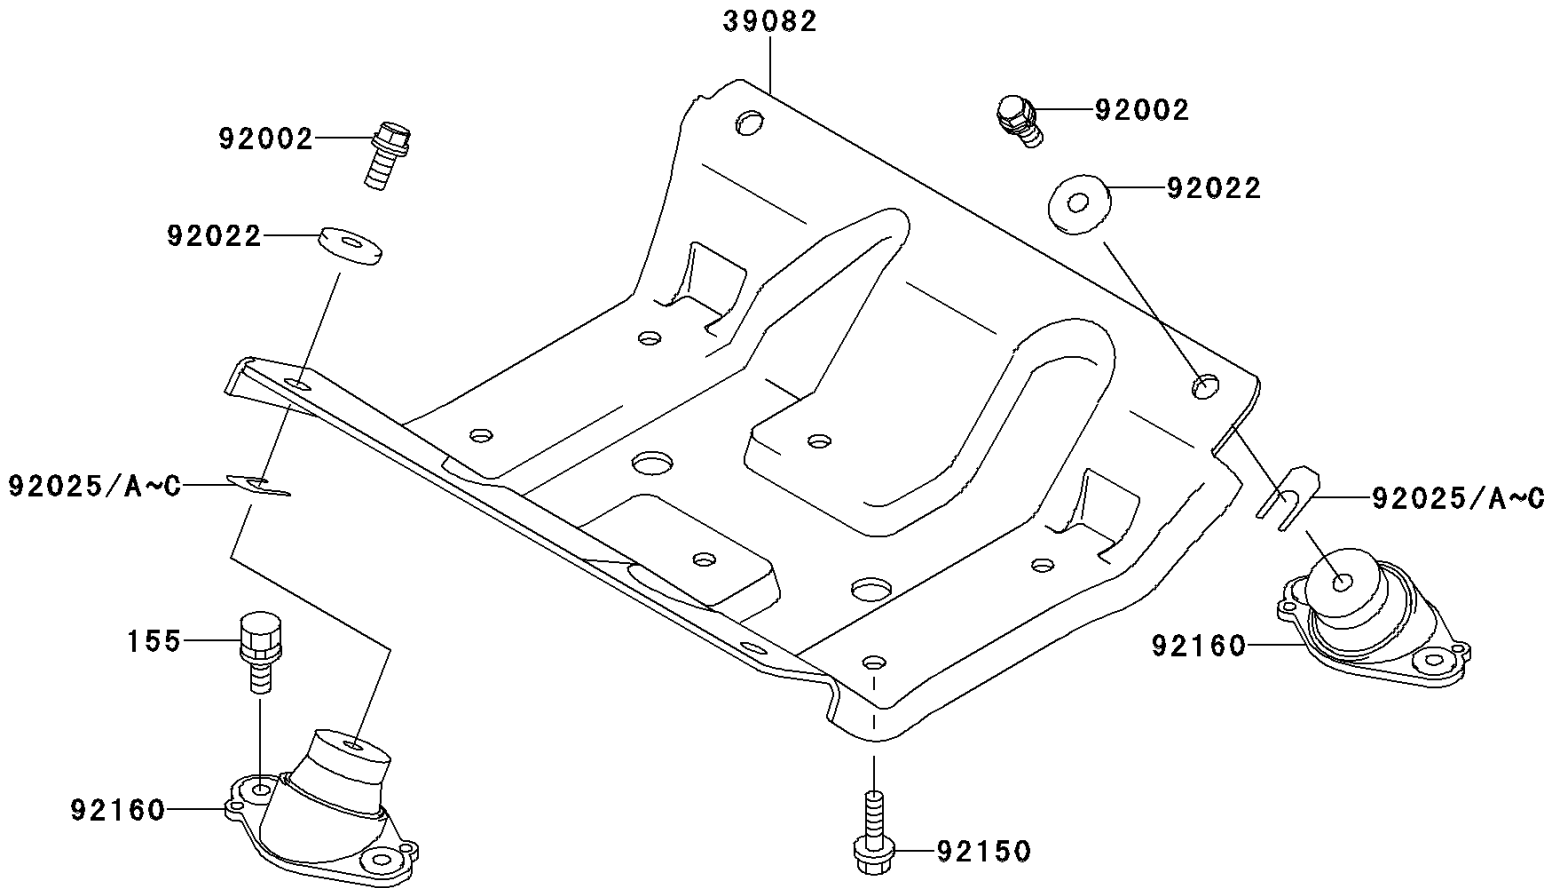

1995 900 ZXi PARTS DIAGRAM

Engine Mount

F3144

1995 900 ZXi PARTS LIST

Engine Mount

ITEM NAME	PART NUMBER	QUANTITY
BOLT-WSP-SMALL,8X20 (Ref # 155)	155R0820	8
MOUNT-ENGINE (Ref # 39082)	39082-3710	1
BOLT,10X25 (Ref # 92002)	92002-3770	4
WASHER,32X10.5X4 (Ref # 92022)	92022-3023	4
SHIM,T=0.3MM (Ref # 92025)	92025-3705	AR
SHIM,T=0.5MM (Ref # 92025A)	92025-3706	AR
SHIM,T=1.0MM (Ref # 92025B)	92025-3707	AR
SHIM,T=1.5MM (Ref # 92025C)	92025-3708	AR
BOLT,10X25 (Ref # 92150)	92150-3818	6
DAMPER,ENGINE MOUNT (Ref # 92160)	92160-3838	4