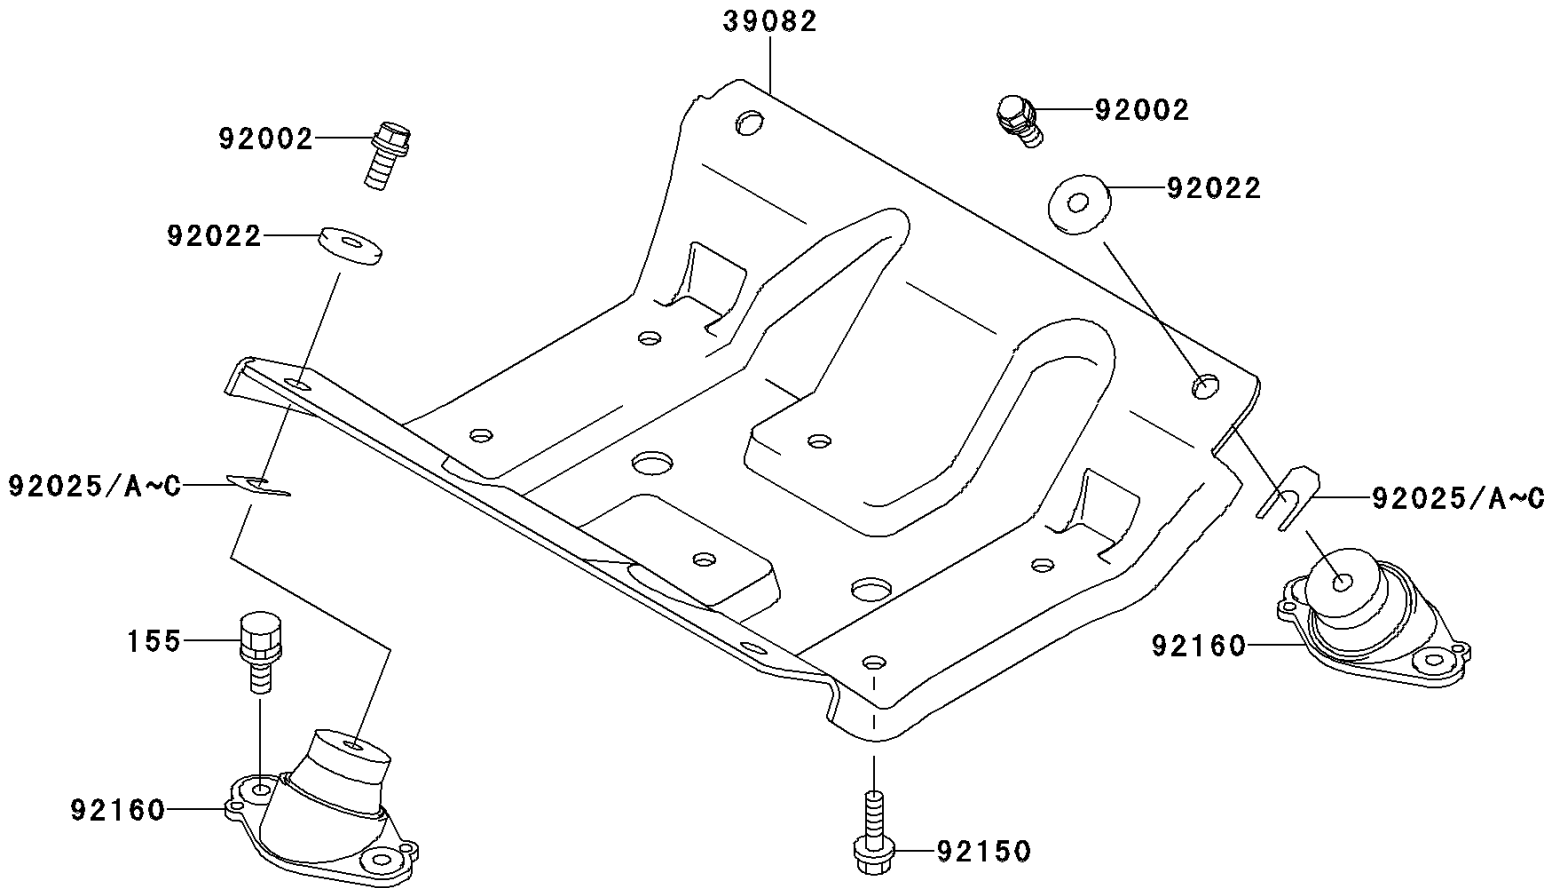

# 1996 900 ZXi PARTS DIAGRAM

Engine Mount

F3144

## 1996 900 ZXi PARTS LIST

### Engine Mount

ITEM NAME	PART NUMBER	QUANTITY
BOLT-WSP-SMALL,8X20 (Ref # 155)	155R0820	8
MOUNT-ENGINE (Ref # 39082)	39082-3710	1
BOLT,10X25 (Ref # 92002)	92002-3770	4
WASHER,32X10.5X4 (Ref # 92022)	92022-3023	4
SHIM,T=0.3MM (Ref # 92025)	92025-3705	AR
SHIM,T=0.5MM (Ref # 92025A)	92025-3706	AR
SHIM,T=1.0MM (Ref # 92025B)	92025-3707	AR
SHIM,T=1.5MM (Ref # 92025C)	92025-3708	AR
BOLT,10X25 (Ref # 92150)	92150-3818	6
DAMPER,ENGINE MOUNT (Ref # 92160)	92160-3838	4