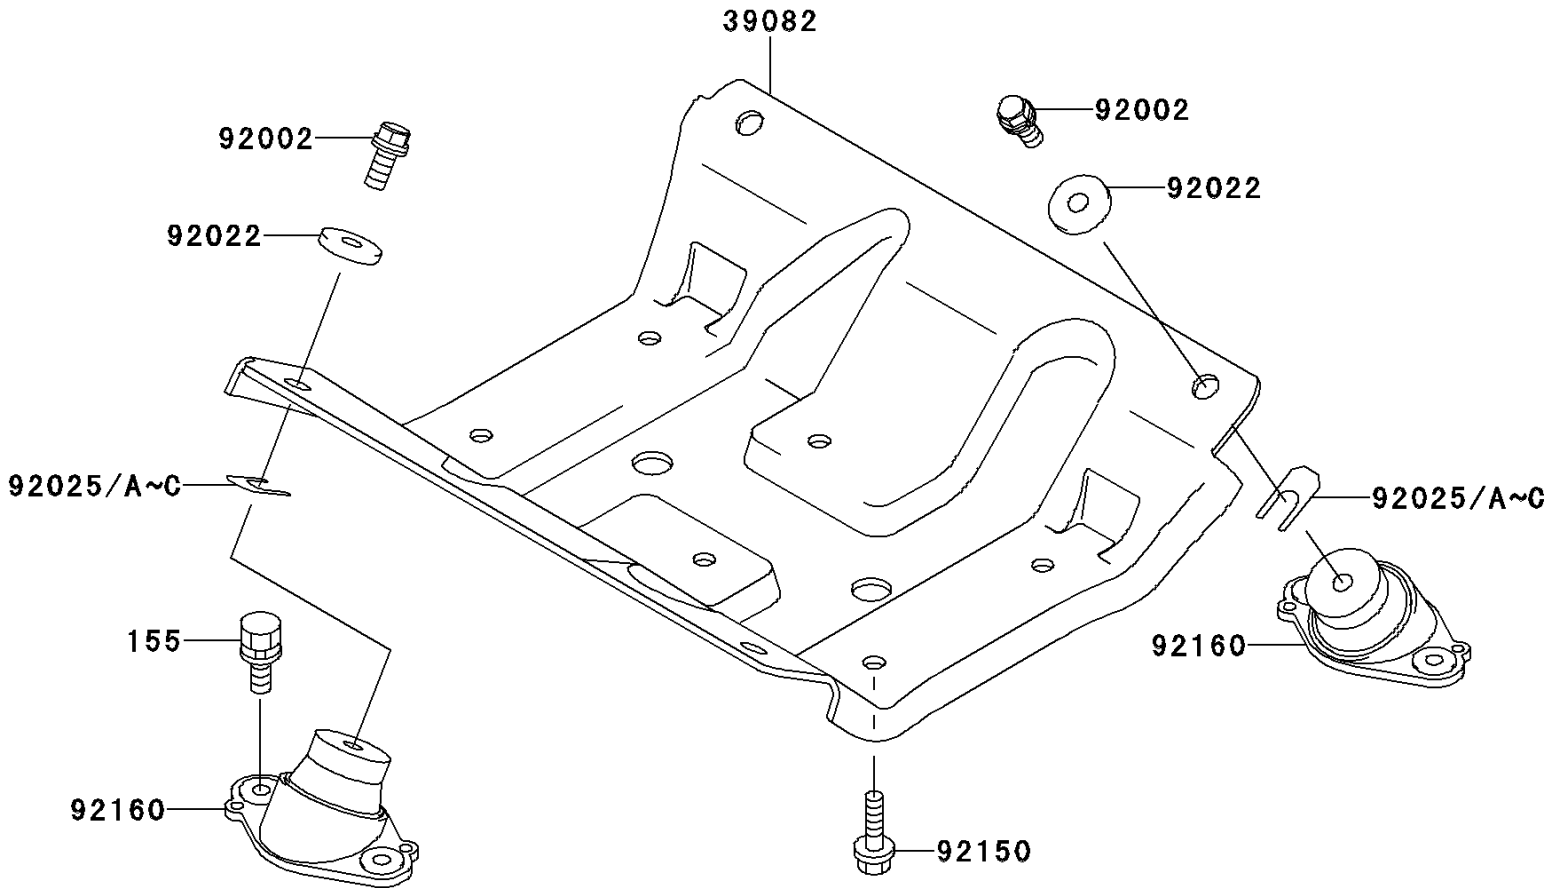

# 1997 900 ZXi PARTS DIAGRAM

Engine Mount

F3144

## 1997 900 ZXi PARTS LIST

### Engine Mount

ITEM NAME	PART NUMBER	QUANTITY
BOLT-WSP-SMALL,8X20 (Ref # 155)	155R0820	8
MOUNT-ENGINE (Ref # 39082)	39082-3710	1
BOLT,10X25 (Ref # 92002)	92002-3770	4
WASHER,32X10.5X4 (Ref # 92022)	92022-3023	4
SHIM,T=0.3MM (Ref # 92025)	92025-3705	AR
SHIM,T=0.5MM (Ref # 92025A)	92025-3706	AR
SHIM,T=1.0MM (Ref # 92025B)	92025-3707	AR
SHIM,T=1.5MM (Ref # 92025C)	92025-3708	AR
BOLT,10X25 (Ref # 92150)	92150-3818	6
DAMPER,ENGINE MOUNT (Ref # 92160)	92160-3838	4