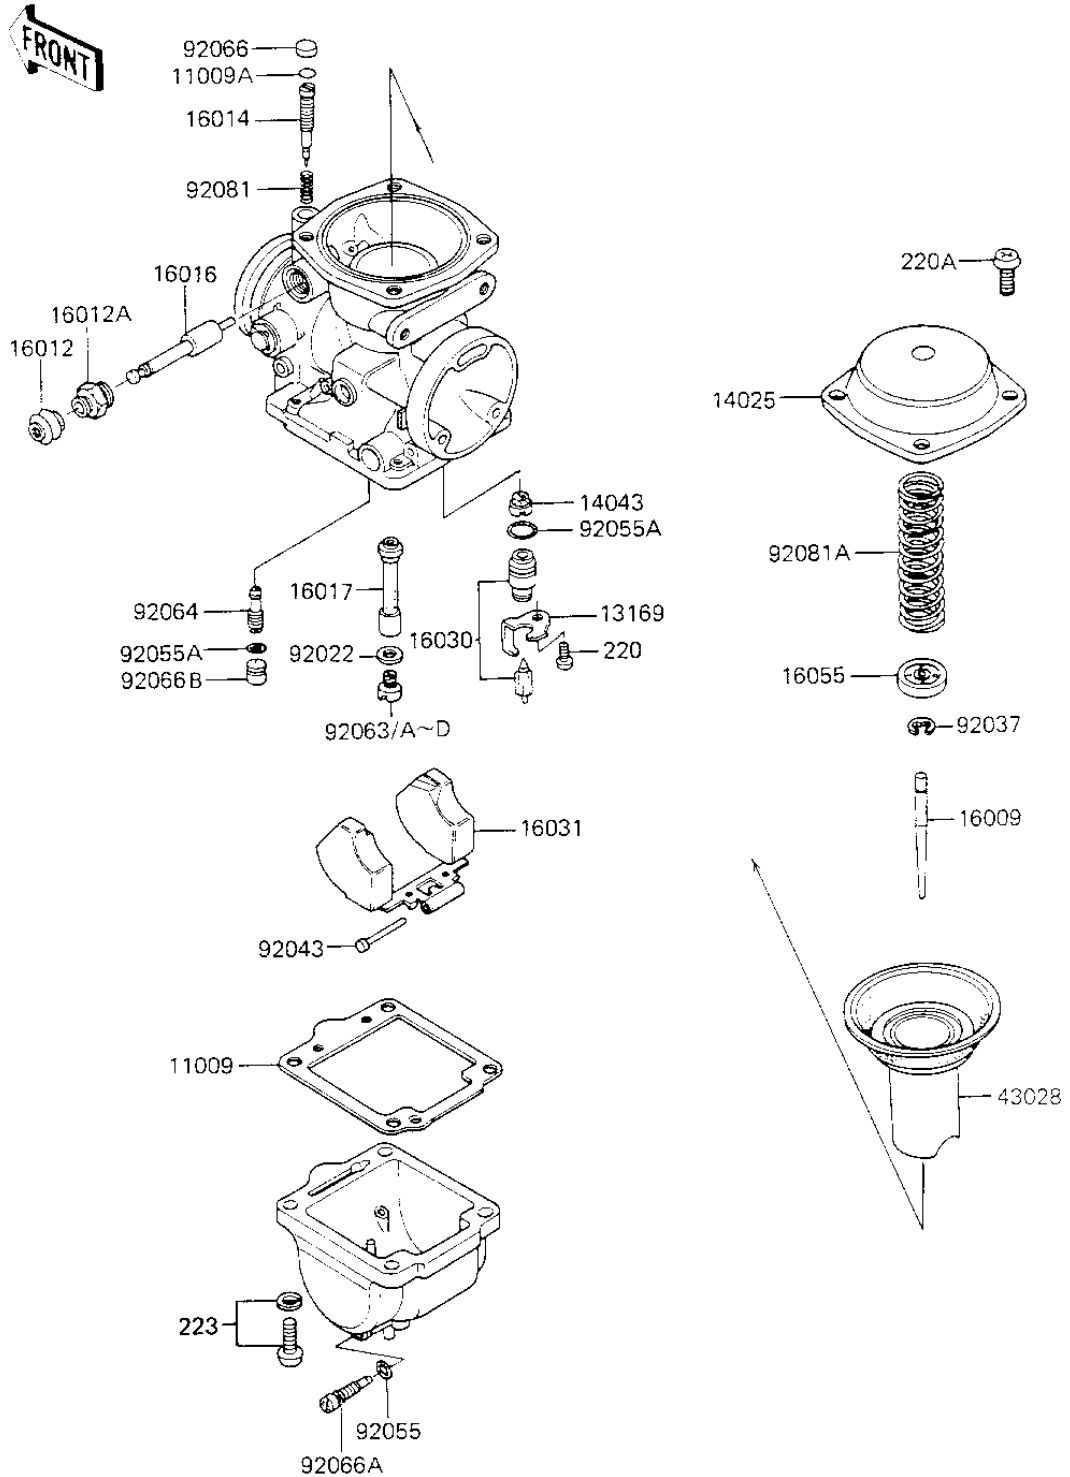

1984 KZ700-A1 PARTS DIAGRAM

CARBURETOR PARTS

E1612-0062

1984 KZ700-A1 PARTS LIST

CARBURETOR PARTS

ITEM NAME	PART NUMBER	QUANTITY
GASKET,FLOAT CHAMBER (Ref # 11009)	11009-1241	4
"O" RING (Ref # 11009A)	16038-022	4
UNAVAILABLE IN PRICE BOOK (Ref # 13169)	13169-148	4
COVER (Ref # 14025)	14025-1395	4
FILTER,FLOAT VALVE (Ref # 14043)	14043-1010	4
NEEDLE-JET,4BE4 (Ref # 16009)	16009-1114	4
CAP-STARTER PLUNGER (Ref # 16012)	16012-1010	4
CAP-STARTER PLUNGER (Ref # 16012A)	16012-1011	4
SCREW-PILOT AIR (Ref # 16014)	16014-1014	4
PLUNGER (Ref # 16016)	16016-1019	4
JET-NEEDLE,Y-9 (Ref # 16017)	16017-1109	4
VALVE-FLOAT (Ref # 16030)	16030-1016	4
FLOAT (Ref # 16031)	16031-1013	4
PLATE,NEEDLE (Ref # 16055)	16055-010	4
DIAPHRAGM,VALVE (Ref # 43028)	43028-1034	4
WASHER MAIN JET (Ref # 92022)	16034-001	4
CIRCLIP (Ref # 92037)	16008-014	4
PIN,FLOAT (Ref # 92043)	16032-008	4
"O" RING (Ref # 92055)	92055-044	4
"O" RING (Ref # 92055A)	92055-1105	4
MAIN JET,#A102.5 (Ref # 92063)	92063-1028	4
MAIN JET,#A100 (Ref # 92063A)	92063-1033	4
MAIN JET,#110R (Ref # 92063B)	92063-1038	4
JET-MAIN,#A107.5R (Ref # 92063C)	92063-1041	4
MAIN JET,#A105R (Ref # 92063D)	92063-1042	4
JET-PILOT,#A37.5 (Ref # 92064)	92064-1036	4
PLUG,PILOT SCREW (Ref # 92066)	92066-1051	4
SCREW,DRAIN (Ref # 92066A)	92066-1064	4
SPRING,PILOT SCREW (Ref # 92081)	16022-016	4

1984 KZ700-A1 PARTS LIST

CARBURETOR PARTS

ITEM NAME	PART NUMBER	QUANTITY
SPRING,DPHRGM VALVE (Ref # 92081A)	92081-1363	4
SCREW PAN HEAD 4X6 (Ref # 220)	220B0406	4
SCREW PAN HEAD 5X8 (Ref # 220A)	220B0508	14
SCREW-PAN-WS-CROS (Ref # 223)	223B0516	16