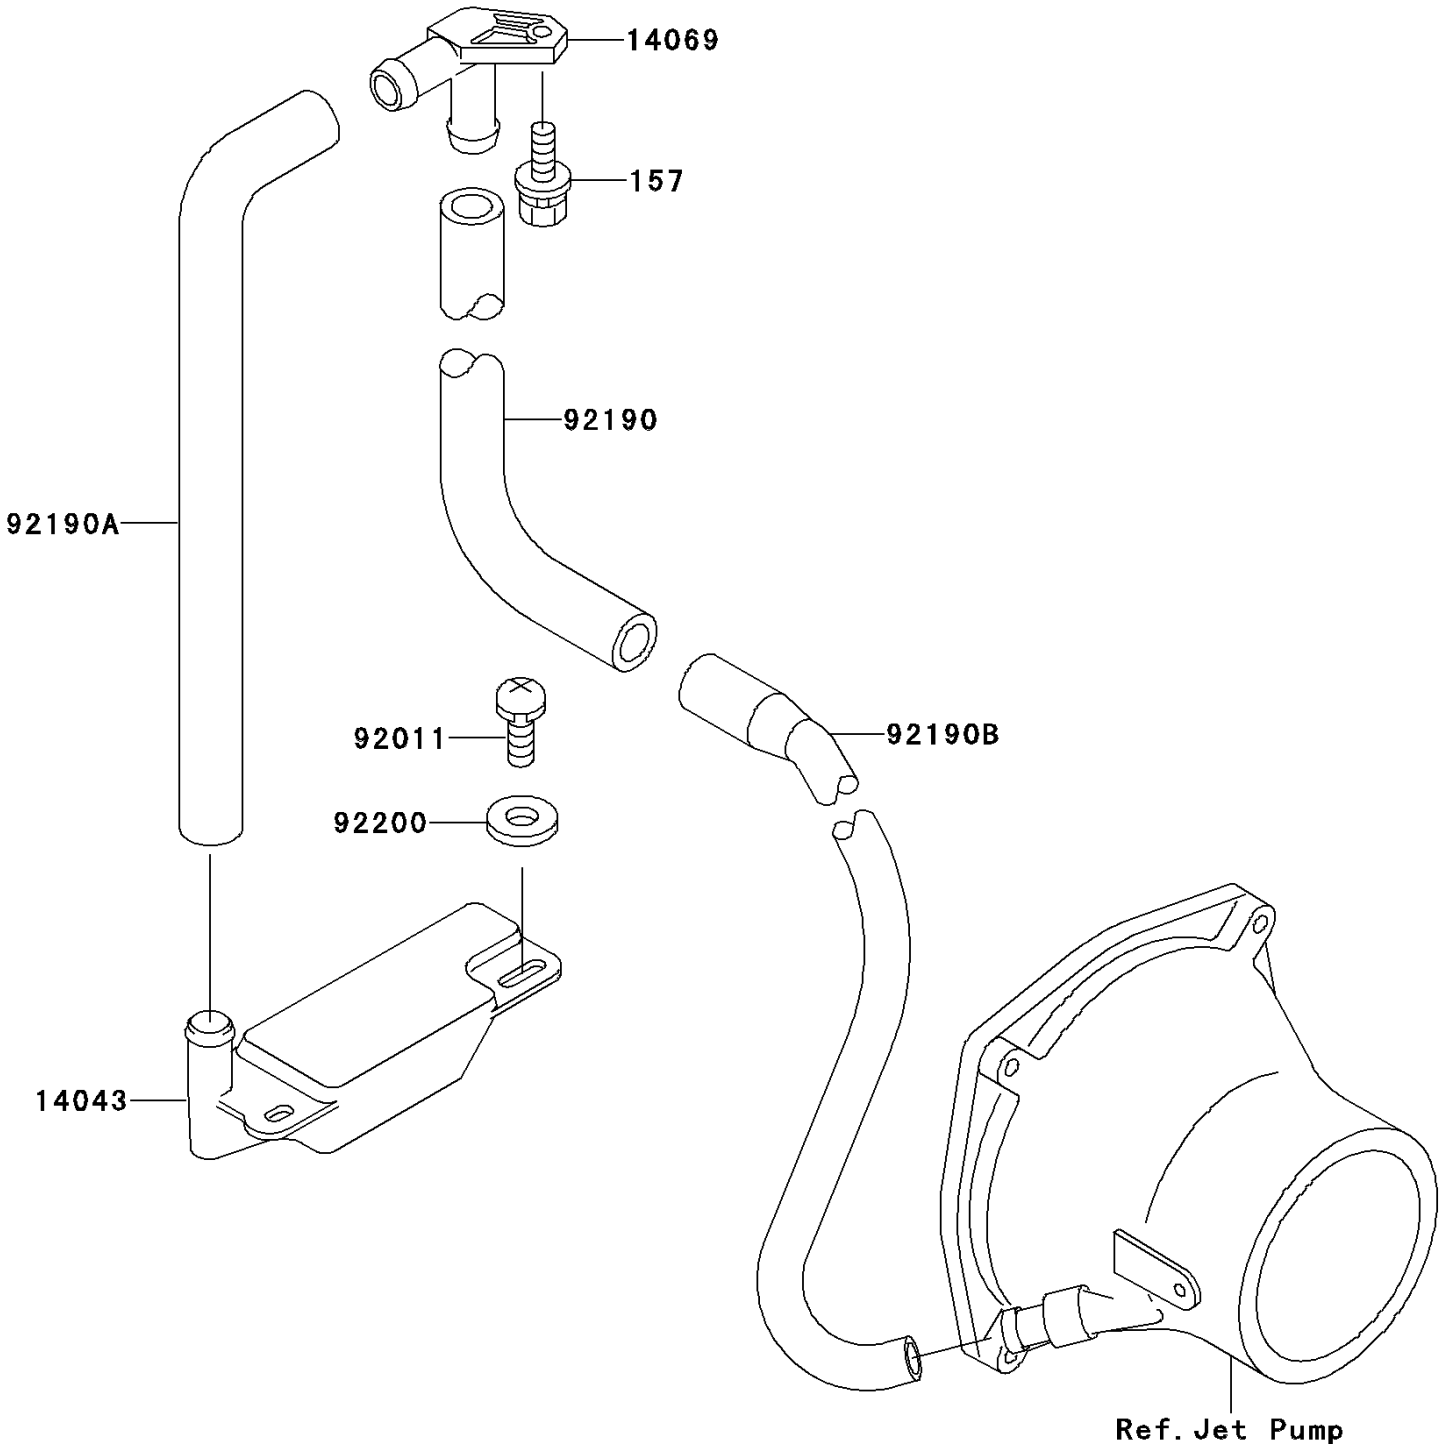

1995 900 ZXi PARTS DIAGRAM

Bilge System

F3145

1995 900 ZXi PARTS LIST

Bilge System

ITEM NAME	PART NUMBER	QUANTITY
BOLT-WSP,6X18 (Ref # 157)	157R0618	1
FILTER (Ref # 14043)	14043-3708	1
BREATHER (Ref # 14069)	14069-3708	1
SCREW,TAPPING (Ref # 92011)	92011-561	2
TUBE,BREATHER-HULL (Ref # 92190)	92190-3968	1
TUBE,FILTER-BREATHER (Ref # 92190A)	92190-3969	1
TUBE,HULL-NOZZLE (Ref # 92190B)	92190-3971	1
WASHER,5.9X16X1.5 (Ref # 92200)	92200-3714	2