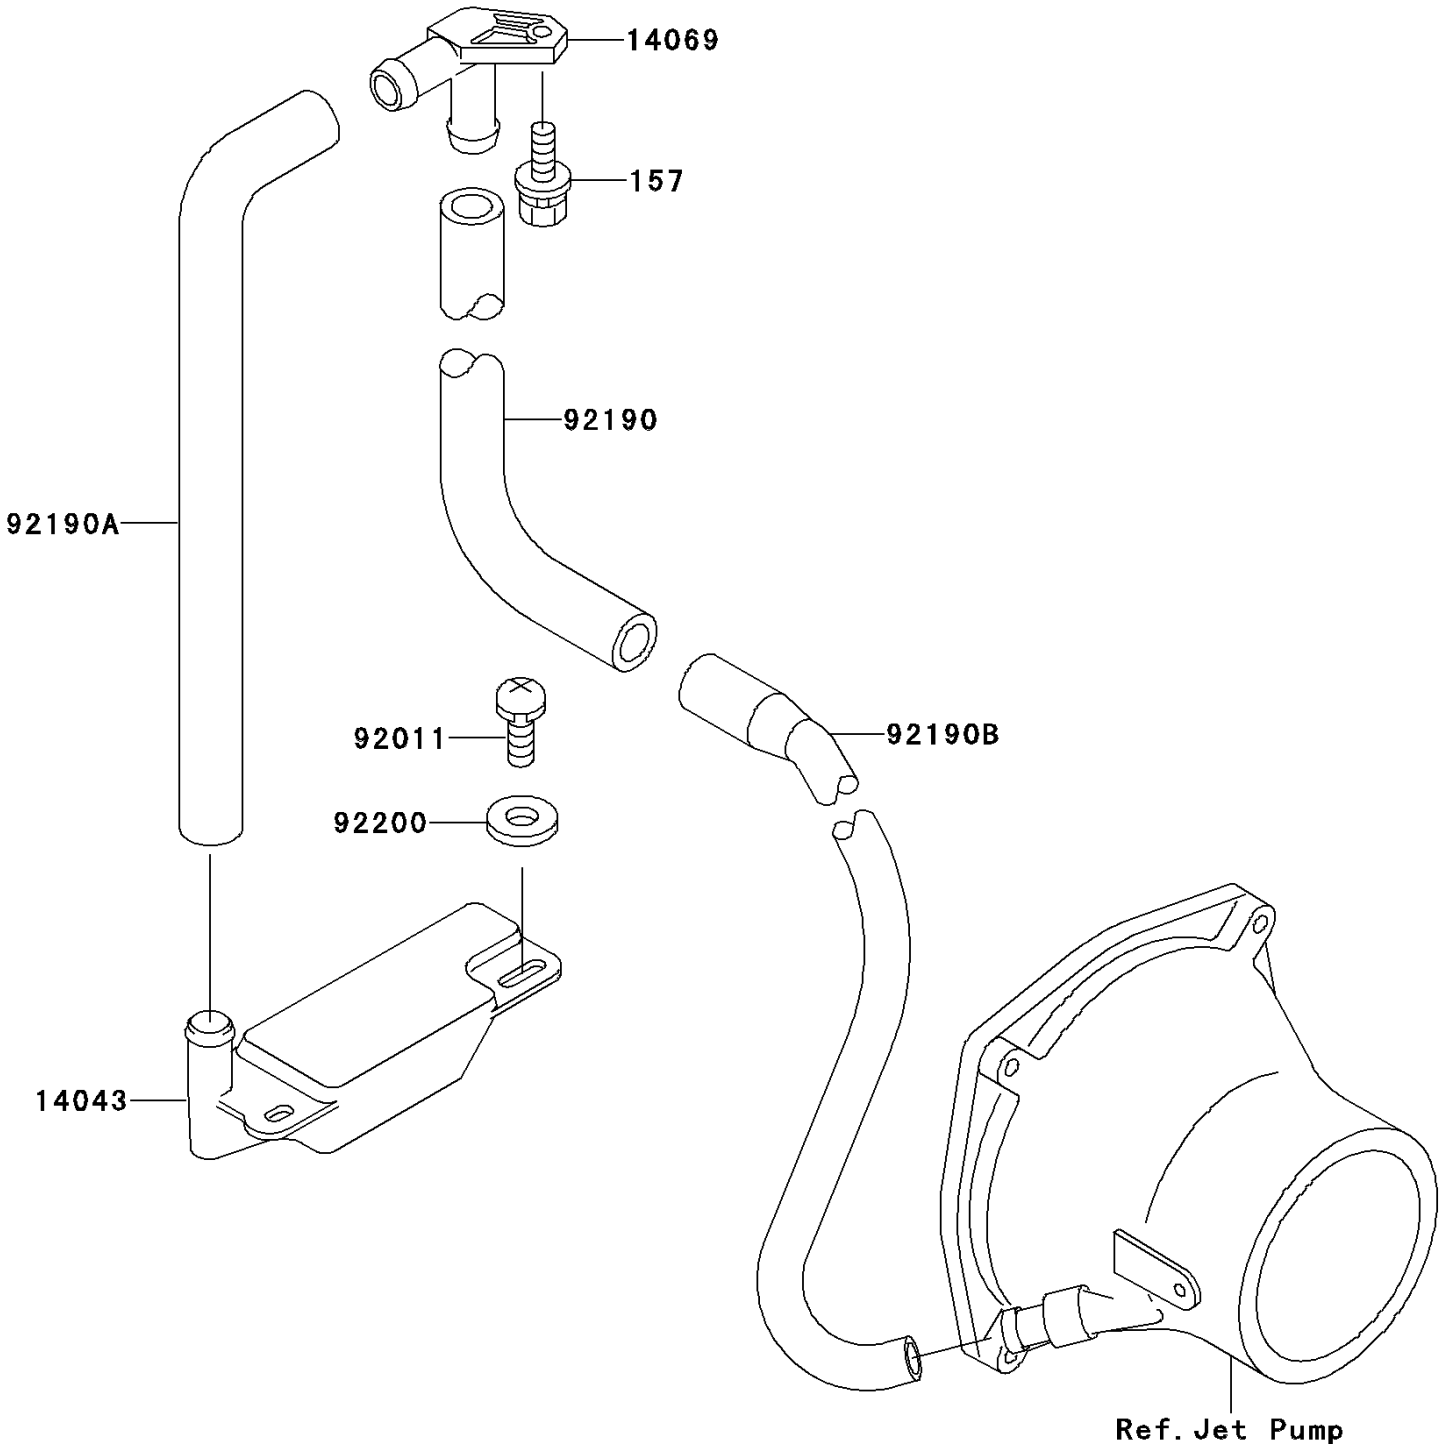

1997 900 ZXi PARTS DIAGRAM

Bilge System

F3145

1997 900 ZXi PARTS LIST

Bilge System

ITEM NAME	PART NUMBER	QUANTITY
BOLT-WSP,6X18 (Ref # 157)	157R0618	1
FILTER (Ref # 14043)	14043-3708	1
BREATHER (Ref # 14069)	14069-3708	1
SCREW,TAPPING (Ref # 92011)	92011-561	2
TUBE,BREATHER-HULL (Ref # 92190)	92190-3968	1
TUBE,FILTER-BREATHER (Ref # 92190A)	92190-3969	1
TUBE,HULL-NOZZLE (Ref # 92190B)	92190-3971	1
WASHER,5.9X16X1.5 (Ref # 92200)	92200-3714	2