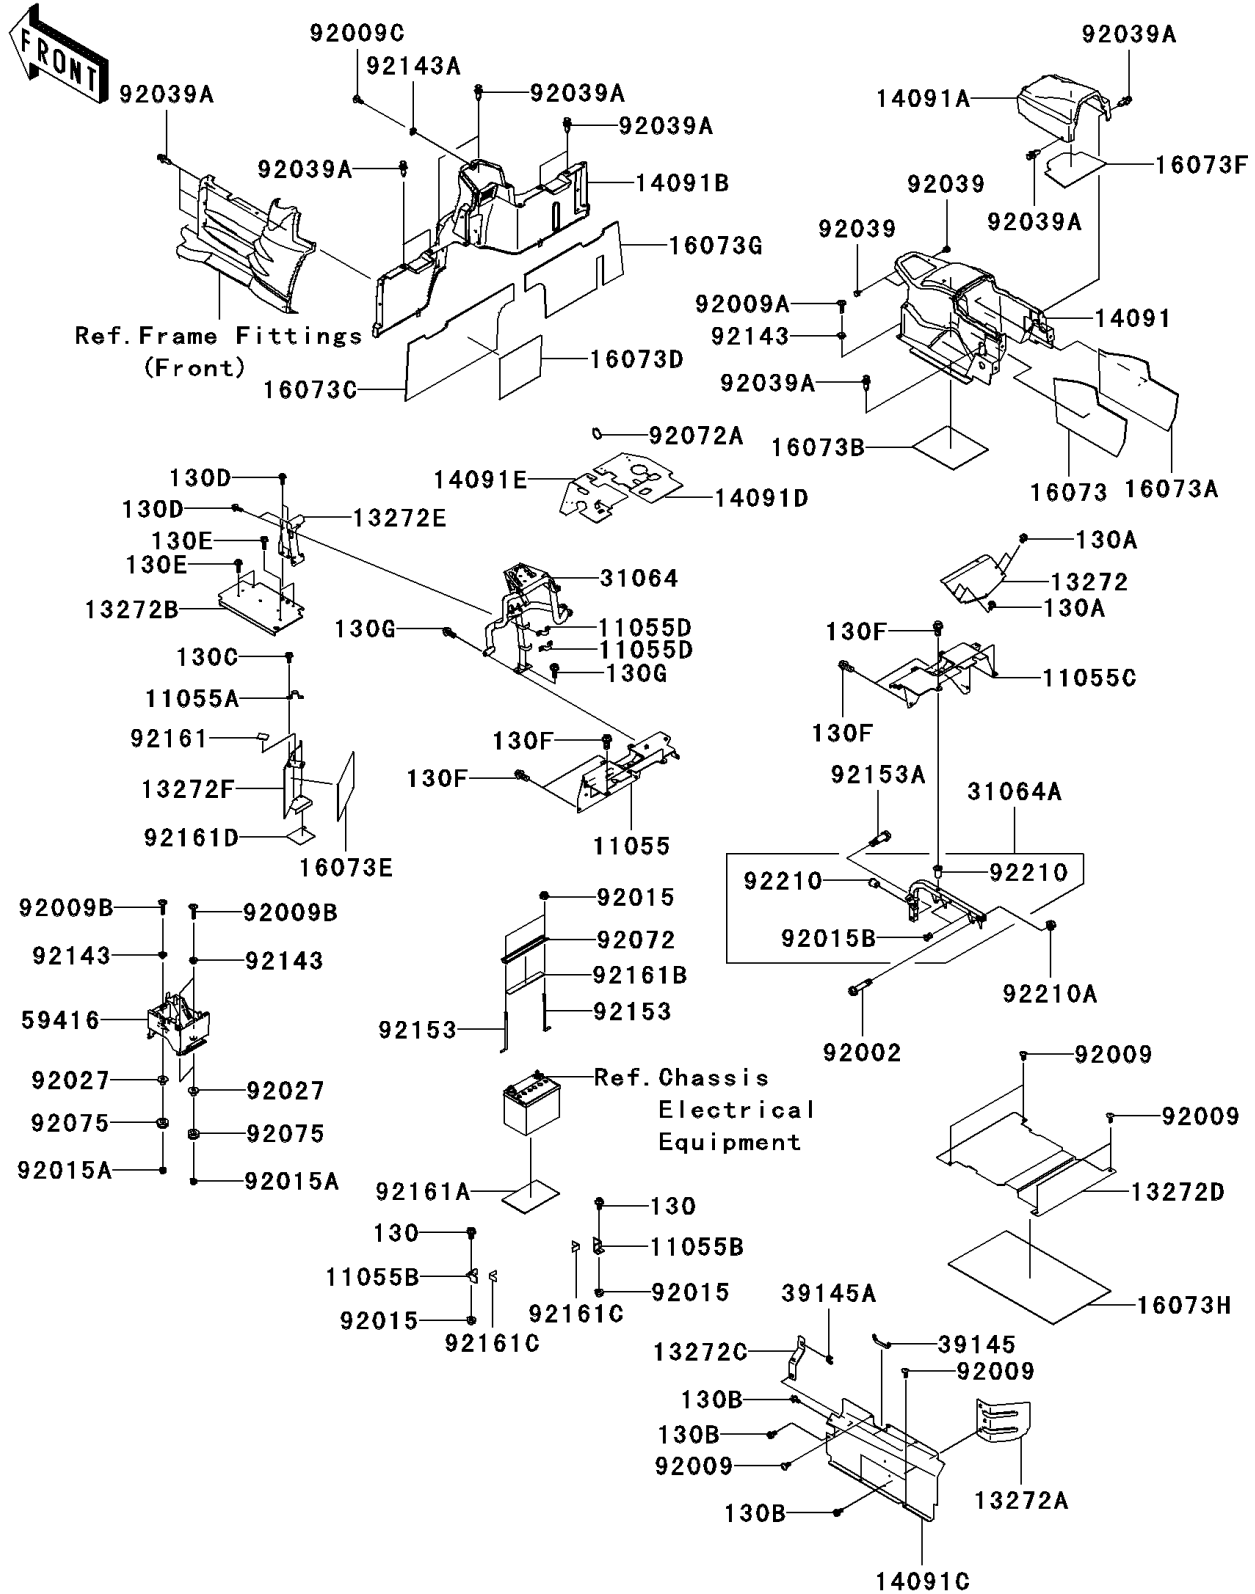

## Frame Fittings(Rear)

F2131

### Frame Fittings(Rear)

ITEM NAME	PART NUMBER	QUANTITY
BRACKET (Ref # 11055)	11055-0384	1
BRACKET (Ref # 11055A)	11055-0419	1
BRACKET (Ref # 11055B)	11055-0433	2
BRACKET,SEAT LOCK PLATE (Ref # 11055C)	11055-0518	1
BRACKET (Ref # 11055D)	11055-0896	2
PLATE (Ref # 13272)	13272-0276	1
PLATE (Ref # 13272A)	13272-0318	1
PLATE,TUNNEL PLATE (Ref # 13272B)	13272-0336	1
PLATE (Ref # 13272C)	13272-0351	1
PLATE,FRONT FENDER (Ref # 13272D)	13272-0390	1
PLATE (Ref # 13272E)	13272-0434	1
PLATE,HEAT GUARD (Ref # 13272F)	13272-0448	1
COVER,CONSOLE CENTER,F.BLACK (Ref # 14091)	14091-0692-6Z	1
COVER,CONSOLE CENTER (Ref # 14091A)	14091-0975	1
COVER,SEAT,F.BLACK (Ref # 14091B)	14091-0982-6Z	1
COVER (Ref # 14091C)	14091-0987	1
COVER (Ref # 14091D)	14091-1643	1
COVER (Ref # 14091E)	14091-1644	1
INSULATOR (Ref # 16073)	16073-0042	1
INSULATOR (Ref # 16073A)	16073-0043	1
INSULATOR (Ref # 16073B)	16073-0044	1
INSULATOR (Ref # 16073C)	16073-0050	1
INSULATOR (Ref # 16073D)	16073-0060	1
INSULATOR (Ref # 16073E)	16073-0062	1
INSULATOR (Ref # 16073F)	16073-0066	1
INSULATOR (Ref # 16073G)	16073-0070	1
INSULATOR (Ref # 16073H)	16073-0075	1
PIPE-COMP (Ref # 31064)	31064-0136	1
PIPE-COMP (Ref # 31064A)	31064-0145	1