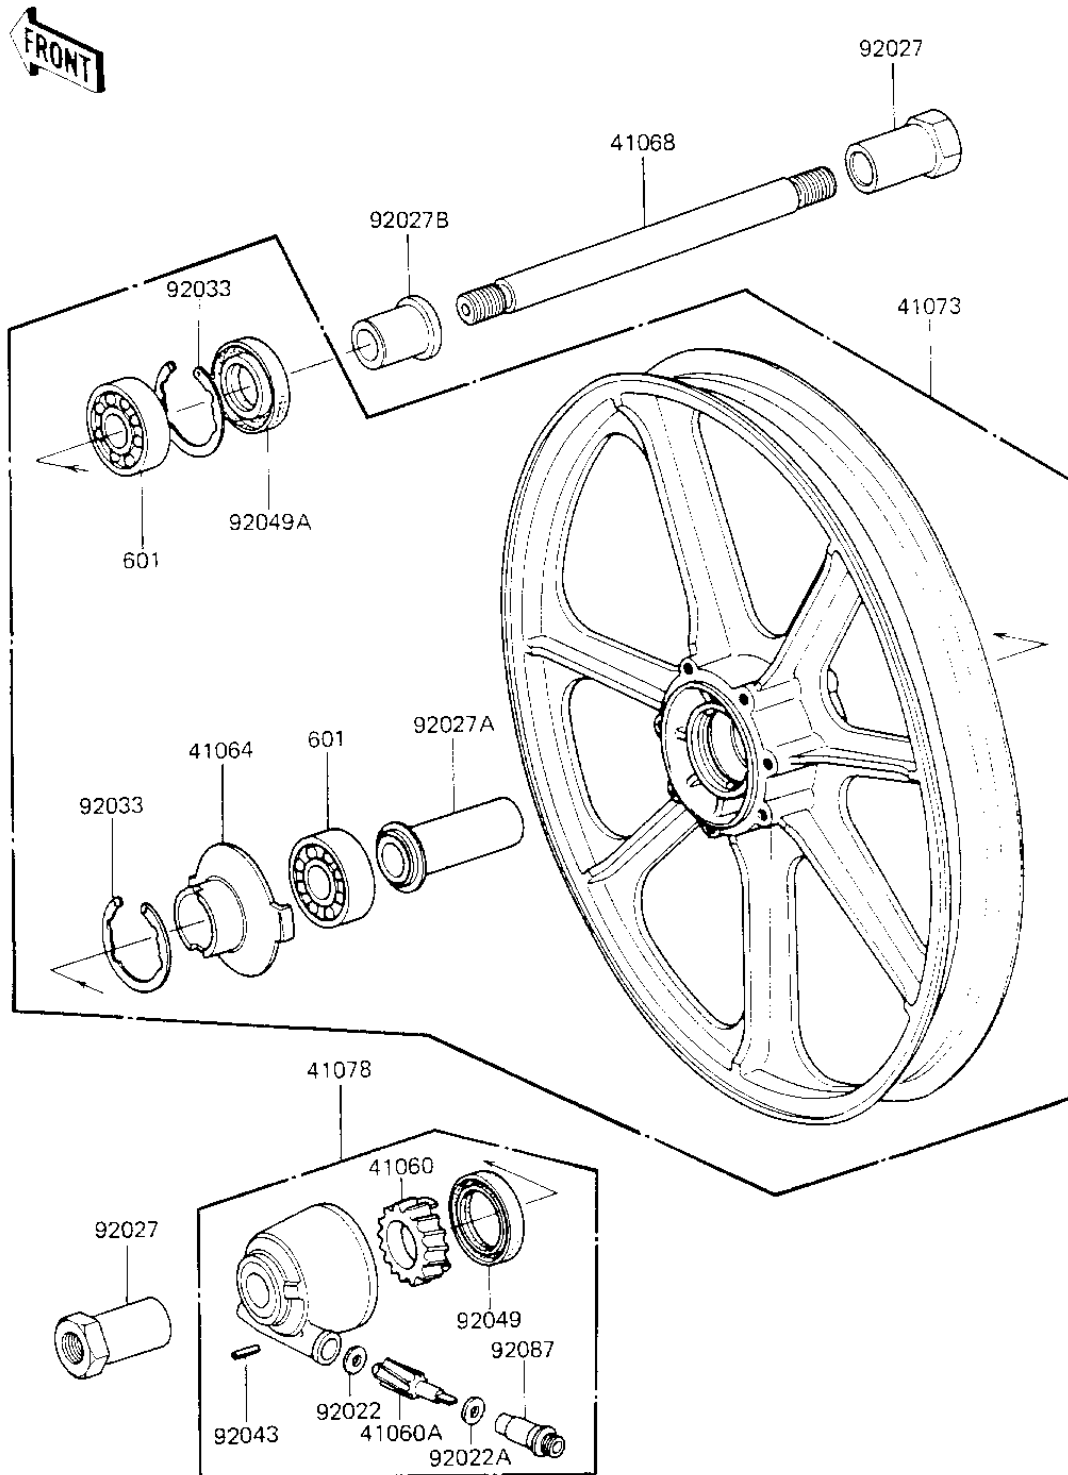

1984 KZ700-A1 PARTS DIAGRAM

FRONT WHEEL/HUB

F2230-0077

1984 KZ700-A1 PARTS LIST

FRONT WHEEL/HUB

ITEM NAME	PART NUMBER	QUANTITY
GEAR,SPEEDOMETER (Ref # 41060)	41059-026	1
PINION,SPEEDOMETER,9 (Ref # 41060A)	41060-1016	1
RECEIVER,SPEEDOMETER (Ref # 41064)	41064-1006	1
AXLE,FRONT (Ref # 41068)	41068-1031	1
WHEEL-ASSY,FR,SOLID, (Ref # 41073)	41073-1139-21	1
CASE-ASSY-METER GEAR (Ref # 41078)	41078-1024	1
WASHER THRST SPD PIN (Ref # 92022)	41063-001	1
WASHER THRST SPD PIN (Ref # 92022A)	41063-001	1
COLLAR,FRONT AXLE (Ref # 92027)	41069-031	2
COLLAR,FR HUB L=55M/ (Ref # 92027A)	92027-1223	1
COLLAR,FR AXLE L=30M (Ref # 92027B)	92027-1225	1
CIRCLIP,42MM (Ref # 92033)	92033-1041	2
PIN,SPRING (Ref # 92043)	41082-001	1
OIL SEAL,BJN30427-C3 (Ref # 92049)	92049-1057	1
OIL SEAL,AG1144AO (Ref # 92049A)	92049-1058	1
BUSHING,METER GEAR (Ref # 92087)	92087-1002	1
UNAVAILABLE IN PRICE BOOK (Ref # 601)	601B63020	2