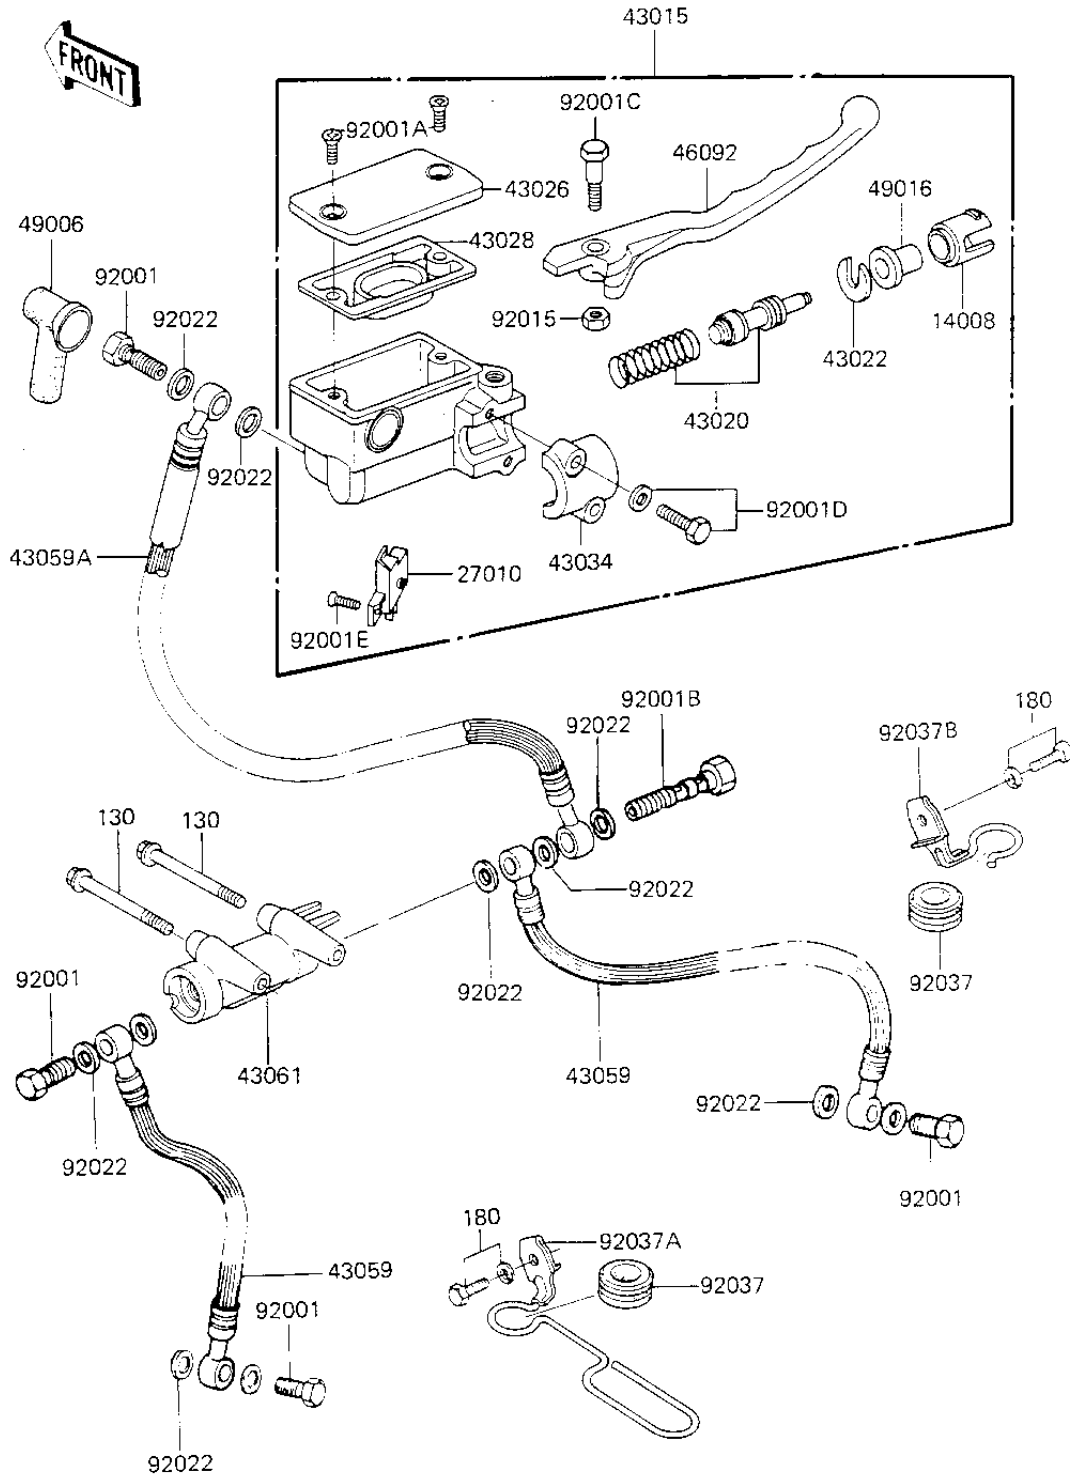

1984 KZ700-A1 PARTS DIAGRAM

FRONT MASTER CYLINDER

F2291-0366

1984 KZ700-A1 PARTS LIST

FRONT MASTER CYLINDER

ITEM NAME	PART NUMBER	QUANTITY
LINER,PISTON (Ref # 14008)	14008-1035	1
SWITCH,BRAKE (Ref # 27010)	27010-1056	1
CYLINDER-ASSY-MASTER (Ref # 43015)	43015-1085	1
PISTON-COMP-BRAKE (Ref # 43020)	43020-1079	1
STOPPER-BRAKE,PISTON (Ref # 43022)	43022-1009	1
CAP-BRAKE,FRONT (Ref # 43026)	43026-1017	1
DIAPHRAGM,MASTER CYL (Ref # 43028)	43028-1029	1
HOLDER-BRAKE,MASTER (Ref # 43034)	43034-1013	1
HOSE-BRAKE,FR,L=520 (Ref # 43059)	43059-1189	2
HOSE-BRAKE (Ref # 43059A)	43059-1190	1
JOINT BRAKE (Ref # 43061)	43061-1004	1
LEVER-GRIP,MASTER CY (Ref # 46092)	46092-1026	1
BOOT,DUST (Ref # 49006)	49006-1067	1
COVER-SEAL,BRK PISTO (Ref # 49016)	49016-1041	1
BOLT,OIL,L=23 (Ref # 92001)	92002-1888	4
SCREW,COUNTERSUNK HE (Ref # 92001A)	92001-1055	2
BOLT (Ref # 92001B)	92002-1909	1
BOLT,6X37.3,BLACK (Ref # 92001C)	92001-1512	1
BOLT,W/WASHER,6X25,B (Ref # 92001D)	92001-1513	2
SCREW-COUNTERSUNK (Ref # 92001E)	92001-1532	1
NUT,LOCK,6MM,BLACK (Ref # 92015)	92015-1191	1
WASHER-OIL BOLT (Ref # 92022)	43067-001	11
DAMPER RUBBER,CYL HS (Ref # 92037)	43064-006	2
CLAMP,BRAKE HOSE,LH, (Ref # 92037A)	92037-1297	1
CLAMP,BRAKE HOSE,RH, (Ref # 92037B)	92037-1298	1
BOLT-FLANGED,6X60 (Ref # 130)	130G0660	2
BOLT-UPSET-WS (Ref # 180)	180C0612	2