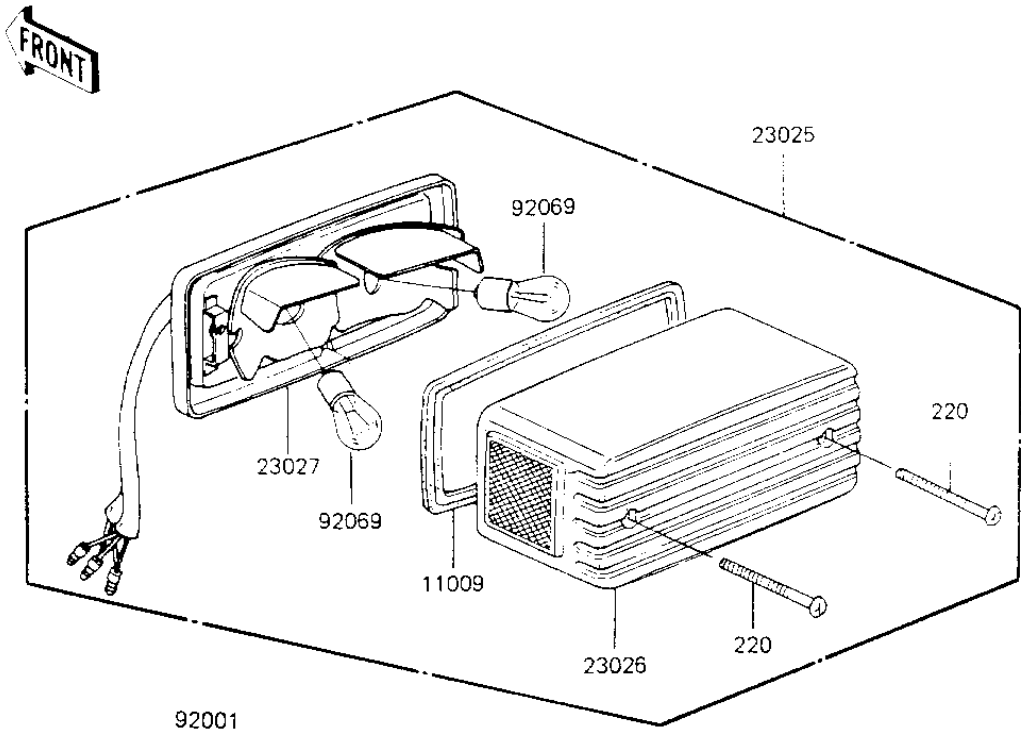

1984 KZ700-A1 PARTS DIAGRAM

TAILLIGHT

F2720-0100

1984 KZ700-A1 PARTS LIST

TAILLIGHT

ITEM NAME	PART NUMBER	QUANTITY
GASKET, TAIL LAMP (Ref # 11009)	11009-1221	1
BRACKET (Ref # 11034)	11034-1922	1
LAMP-TAIL, BLACK (Ref # 23025)	23025-1038	1
LENS, TAIL LAMP (Ref # 23026)	23026-1021	1
BODY-COMP-TAIL LAMP, (Ref # 23027)	23027-1025	1
BOLT, HEX HEAD, 8X42 (Ref # 92001)	92001-1175	2
COLLAR, 6.8X10X17.6 (Ref # 92027)	92027-1316	2
BULB, 12V 32/3CP (Ref # 92069)	92069-059	2
DAMPER RUBBER (Ref # 92075)	92075-1092	2
DAMPER (Ref # 92075A)	92075-1282	1
BOLT 6X12 (Ref # 180)	180B0612	2
SCREW-PAN-CROS (Ref # 220)	220C0465	2