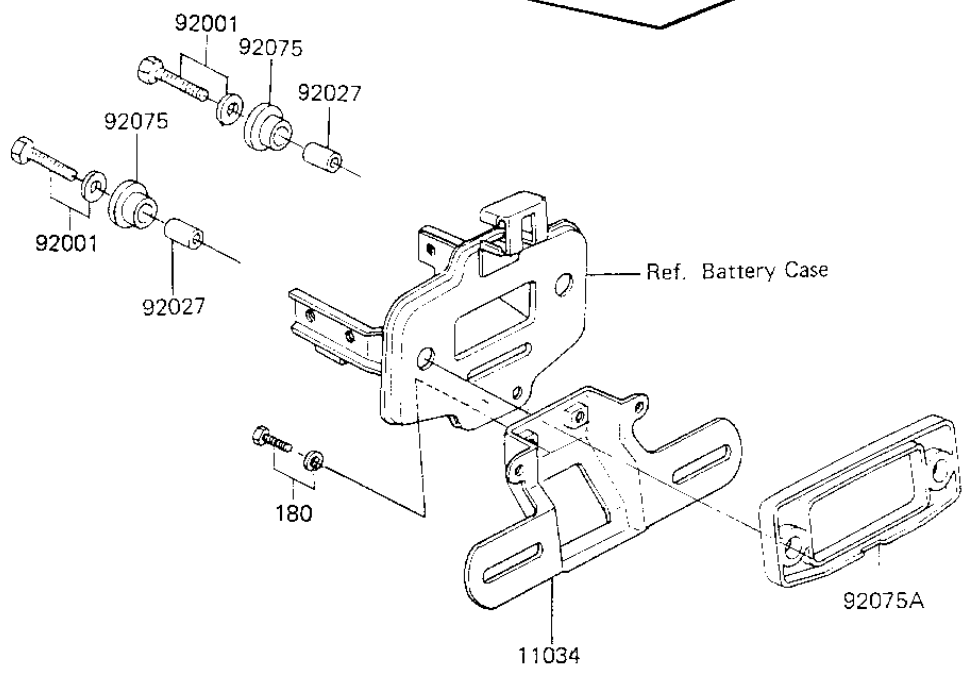

1984 KZ700-A1 PARTS DIAGRAM

TAILLIGHT

F2720-0100

1984 KZ700-A1 PARTS LIST

TAILLIGHT

ITEM NAME	PART NUMBER	QUANTITY
GASKET, TAIL LAMP (Ref # 11009)	11009-1221	1
BRACKET (Ref # 11034)	11034-1922	1
LAMP-TAIL, BLACK (Ref # 23025)	23025-1038	1
LENS, TAIL LAMP (Ref # 23026)	23026-1021	1
BODY-COMP-TAIL LAMP, (Ref # 23027)	23027-1025	1
BOLT, HEX HEAD, 8X42 (Ref # 92001)	92001-1175	2
COLLAR, 6.8X10X17.6 (Ref # 92027)	92027-1316	2
BULB, 12V 32/3CP (Ref # 92069)	92069-059	2
DAMPER RUBBER (Ref # 92075)	92075-1092	2
DAMPER (Ref # 92075A)	92075-1282	1
BOLT 6X12 (Ref # 180)	180B0612	2
SCREW-PAN-CROS (Ref # 220)	220C0465	2