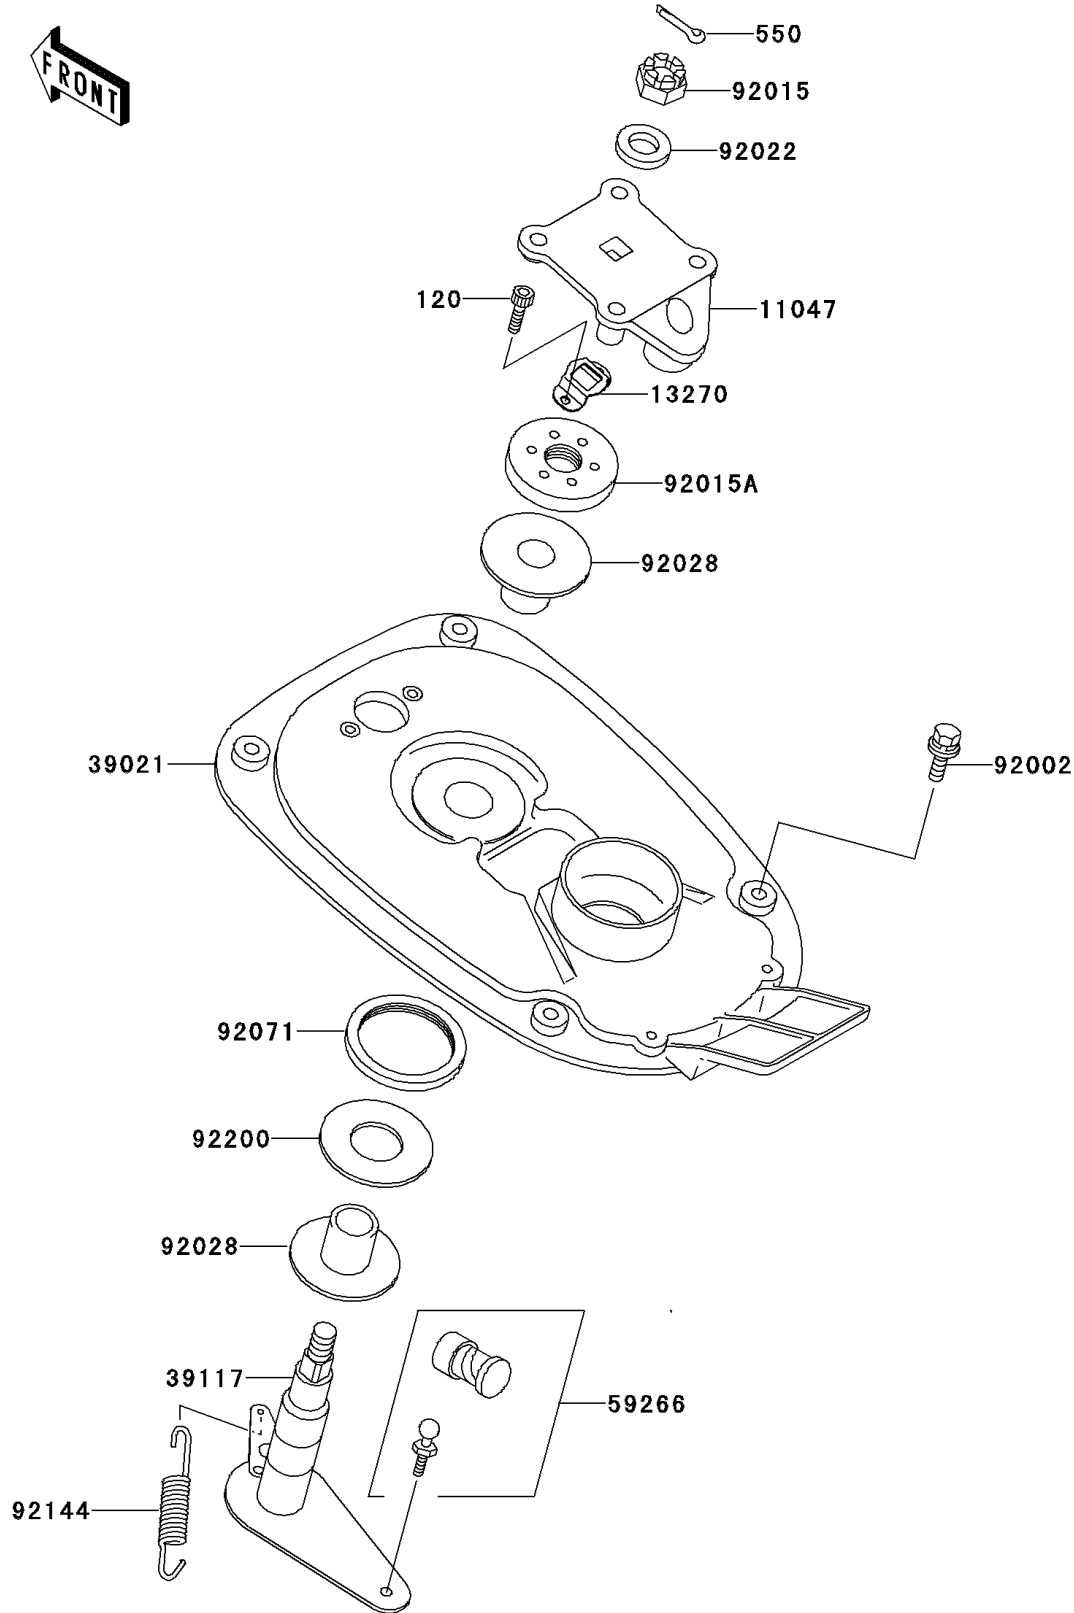

# 1995 900 ZXi PARTS DIAGRAM

Handle Pole

F3171

## 1995 900 ZXi PARTS LIST

### Handle Pole

ITEM NAME	PART NUMBER	QUANTITY
BOLT-SOCKET,5X10 (Ref # 120)	120R0510	2
PIN-COTTER,3X35 (Ref # 550)	550S3035	1
BRACKET,HANDLE HOLDER (Ref # 11047)	11047-3759	1
PLATE (Ref # 13270)	13270-3780	1
BRACKET-HANDLE POLE (Ref # 39021)	39021-3705	1
SHAFT-STRG (Ref # 39117)	39117-3709	1
JOINT-BALL (Ref # 59266)	59266-3707	1
BOLT,8X25 (Ref # 92002)	92002-3774	4
NUT,CASTLE,14MM (Ref # 92015)	92015-3805	1
NUT (Ref # 92015A)	92015-3852	1
WASHER,15X34X2.0 (Ref # 92022)	92022-3738	1
BUSHING,STEERING (Ref # 92028)	92028-3748	2
GROMMET (Ref # 92071)	92071-3792	1
SPRING (Ref # 92144)	92144-3737	1
WASHER,32.5X70X2 (Ref # 92200)	92200-3718	1