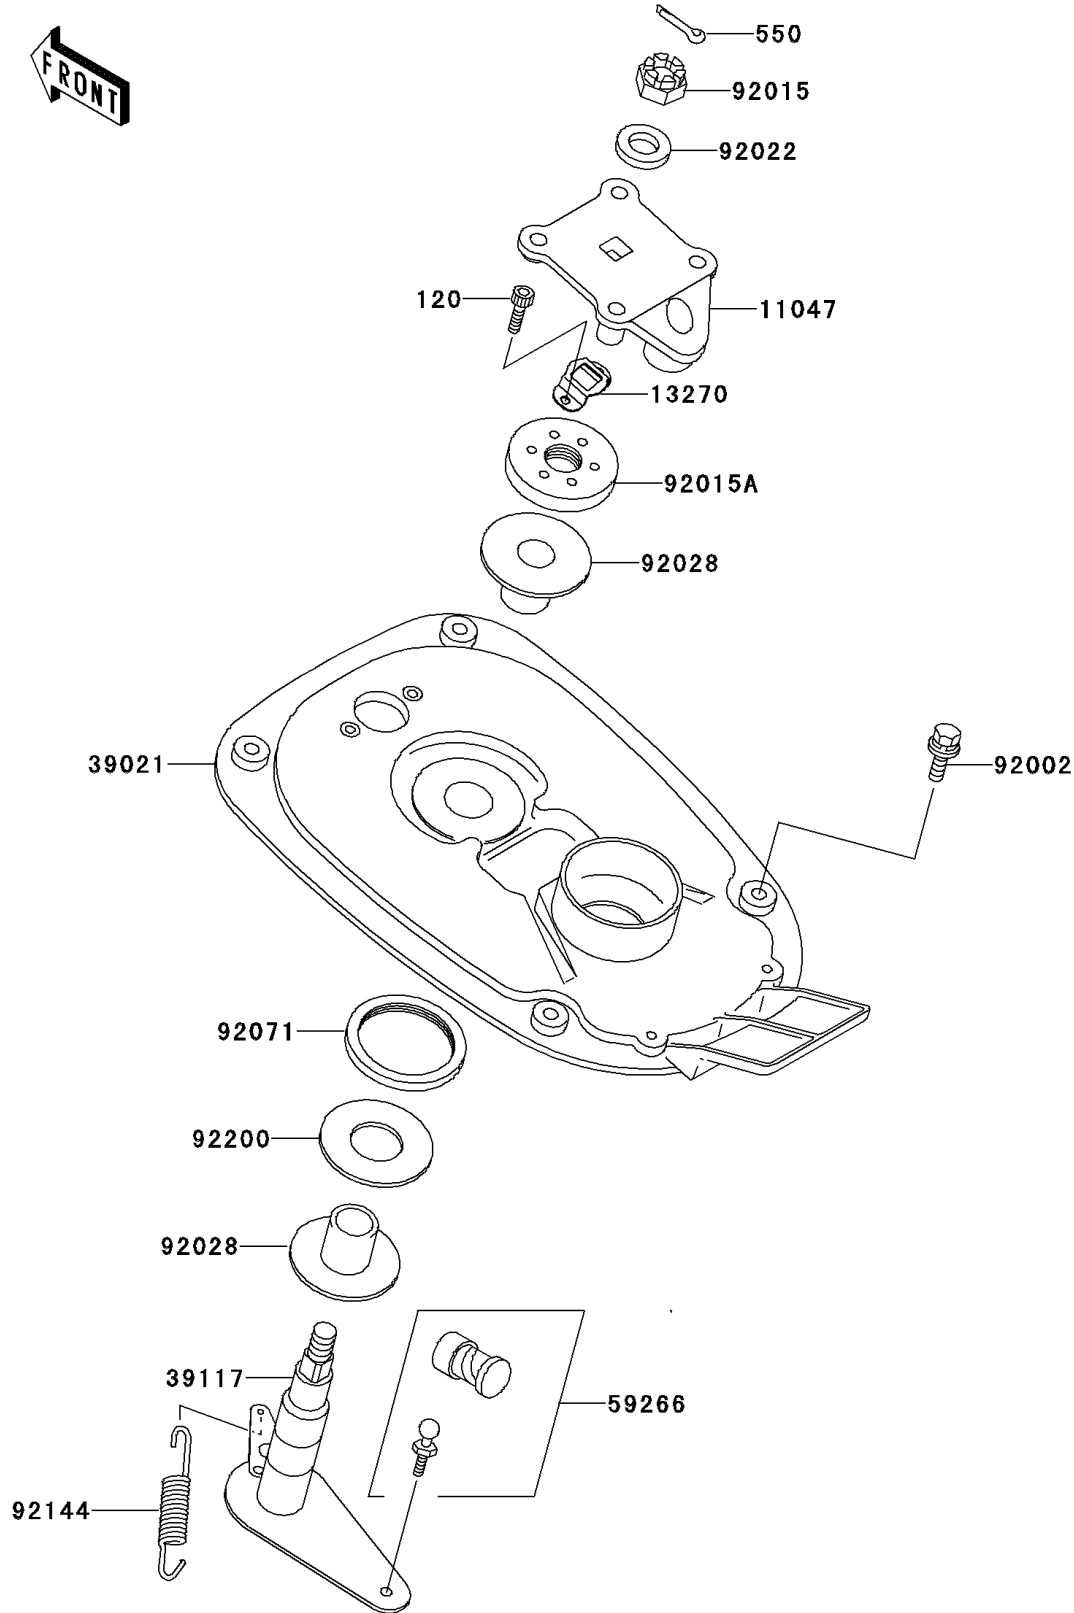

# 1996 900 ZXi PARTS DIAGRAM

Handle Pole

F3171

## 1996 900 ZXi PARTS LIST

### Handle Pole

ITEM NAME	PART NUMBER	QUANTITY
BOLT-SOCKET,5X10 (Ref # 120)	120R0510	2
PIN-COTTER,3X35 (Ref # 550)	550S3035	1
BRACKET,HANDLE HOLDER (Ref # 11047)	11047-3759	1
PLATE (Ref # 13270)	13270-3780	1
BRACKET-HANDLE POLE (Ref # 39021)	39021-3705	1
SHAFT-STRG (Ref # 39117)	39117-3709	1
JOINT-BALL (Ref # 59266)	59266-3707	1
BOLT,8X25 (Ref # 92002)	92002-3774	4
NUT,CASTLE,14MM (Ref # 92015)	92015-3805	1
NUT (Ref # 92015A)	92015-3852	1
WASHER,15X34X2.0 (Ref # 92022)	92022-3738	1
BUSHING,STEERING (Ref # 92028)	92028-3748	2
GROMMET (Ref # 92071)	92071-3792	1
SPRING (Ref # 92144)	92144-3737	1
WASHER,32.5X70X2 (Ref # 92200)	92200-3718	1