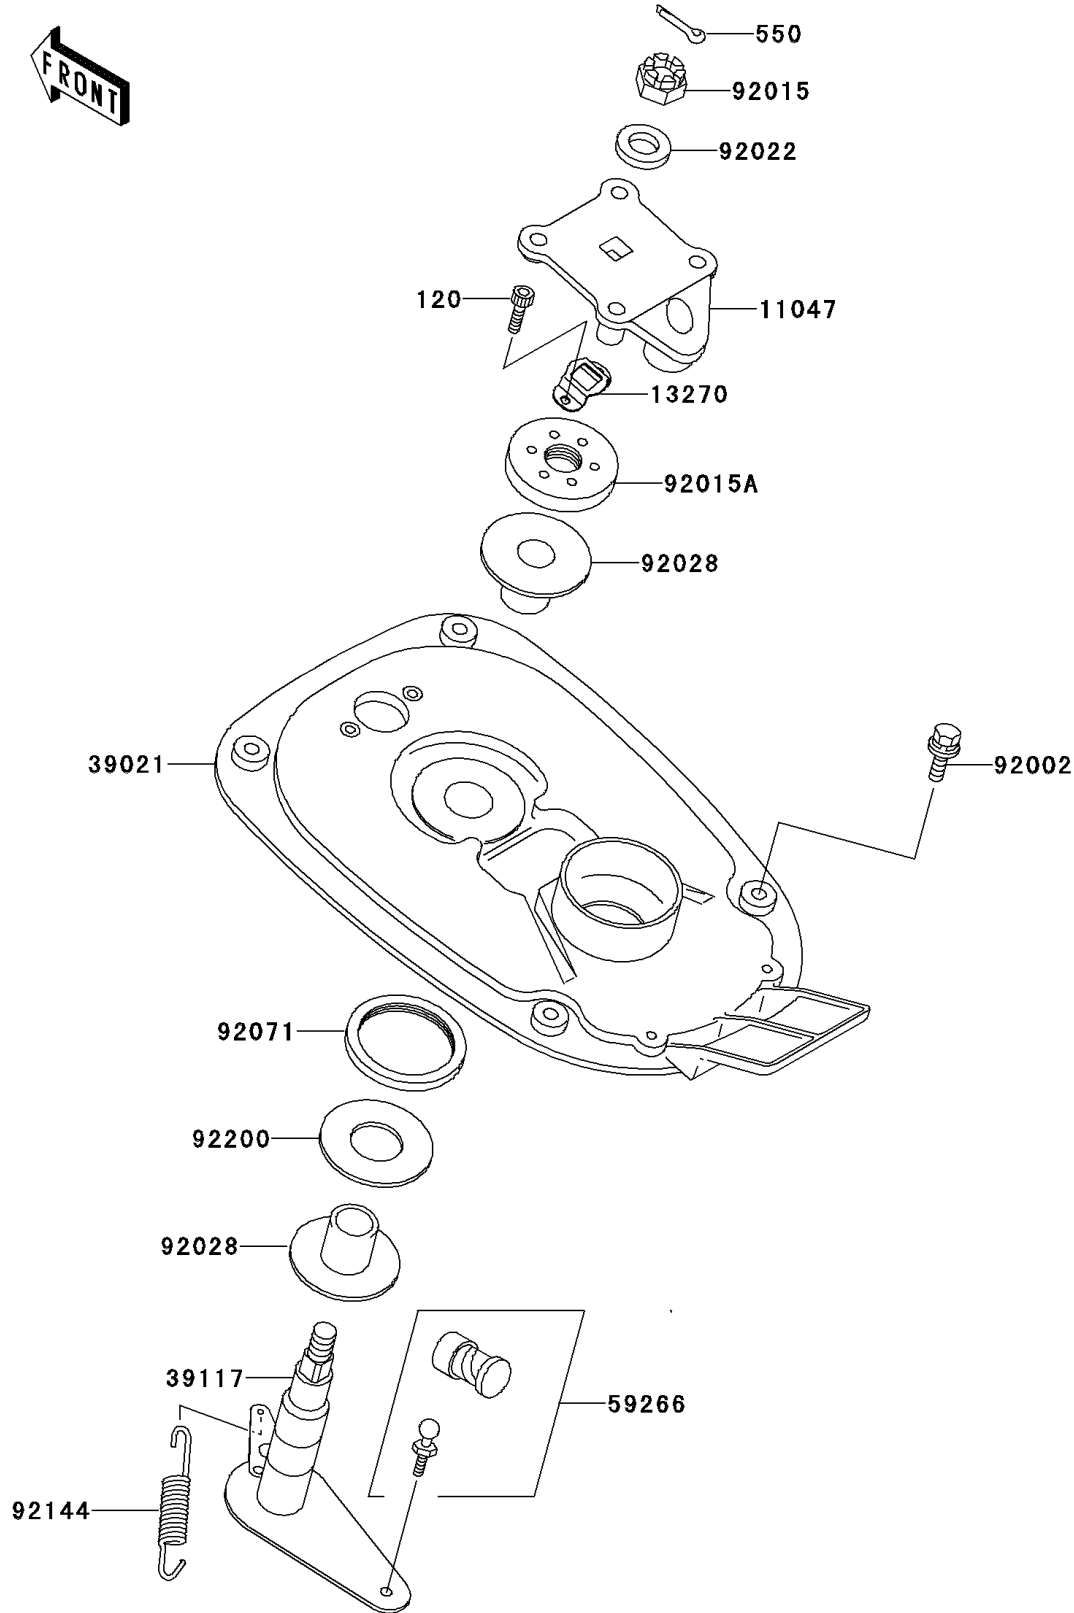

1997 900 ZXi PARTS DIAGRAM

Handle Pole

F3171

1997 900 ZXi PARTS LIST

Handle Pole

ITEM NAME	PART NUMBER	QUANTITY
BOLT-SOCKET,5X10 (Ref # 120)	120R0510	2
PIN-COTTER,3X35 (Ref # 550)	550S3035	1
BRACKET,HANDLE HOLDER (Ref # 11047)	11047-3759	1
PLATE (Ref # 13270)	13270-3780	1
BRACKET-HANDLE POLE (Ref # 39021)	39021-3705	1
SHAFT-STRG (Ref # 39117)	39117-3709	1
JOINT-BALL (Ref # 59266)	59266-3707	1
BOLT,8X25 (Ref # 92002)	92002-3774	4
NUT,CASTLE,14MM (Ref # 92015)	92015-3805	1
NUT (Ref # 92015A)	92015-3852	1
WASHER,15X34X2.0 (Ref # 92022)	92022-3738	1
BUSHING,STEERING (Ref # 92028)	92028-3748	2
GROMMET (Ref # 92071)	92071-3792	1
SPRING (Ref # 92144)	92144-3737	1
WASHER,32.5X70X2 (Ref # 92200)	92200-3718	1