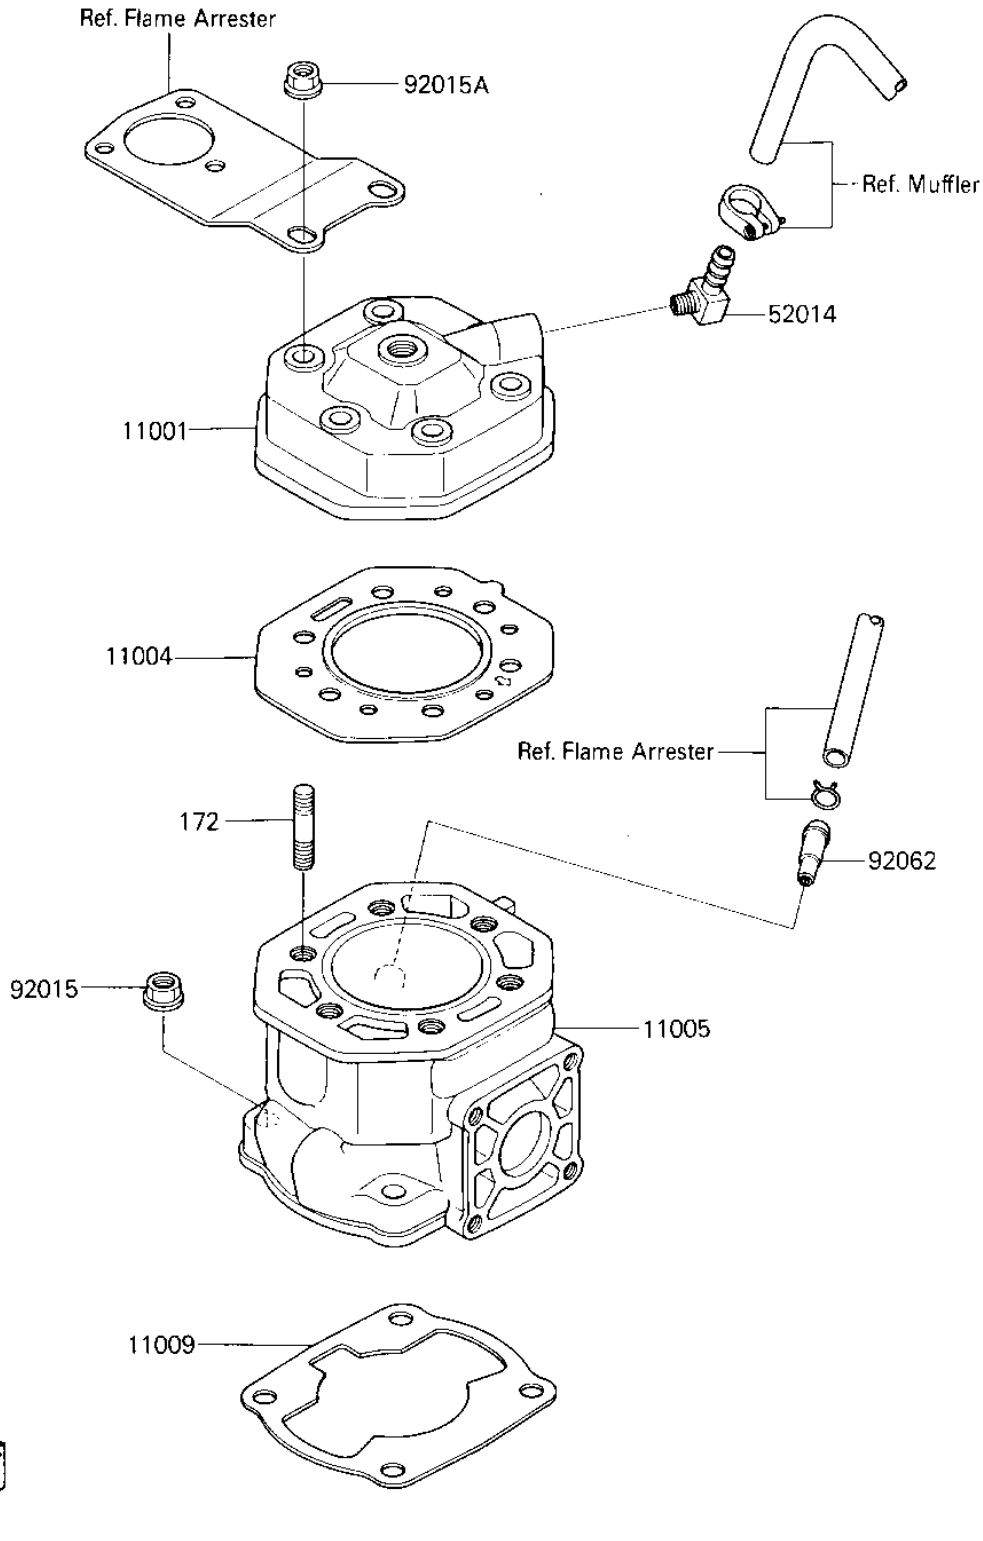

1987 JS300 PARTS DIAGRAM

CYLINDER HEAD/CYLINDER

E1110-0023

1987 JS300 PARTS LIST

CYLINDER HEAD/CYLINDER

ITEM NAME	PART NUMBER	QUANTITY
HEAD-CYLINDER (Ref # 11001)	11001-3703	1
GASKET-HEAD (Ref # 11004)	11004-3703	1
CYLINDER-ENGINE (Ref # 11005)	11005-3701	1
GASKET,CYLINDER BASE (Ref # 11009)	11009-3706	1
ELBOW-WATER HOSE (Ref # 52014)	52014-3002	1
NUT,10MM (Ref # 92015)	92015-1649	4
NUT,8MM (Ref # 92015A)	92015-3709	6
NOZZLE (Ref # 92062)	92062-3705	1
STUD (Ref # 172)	92004-3718	6