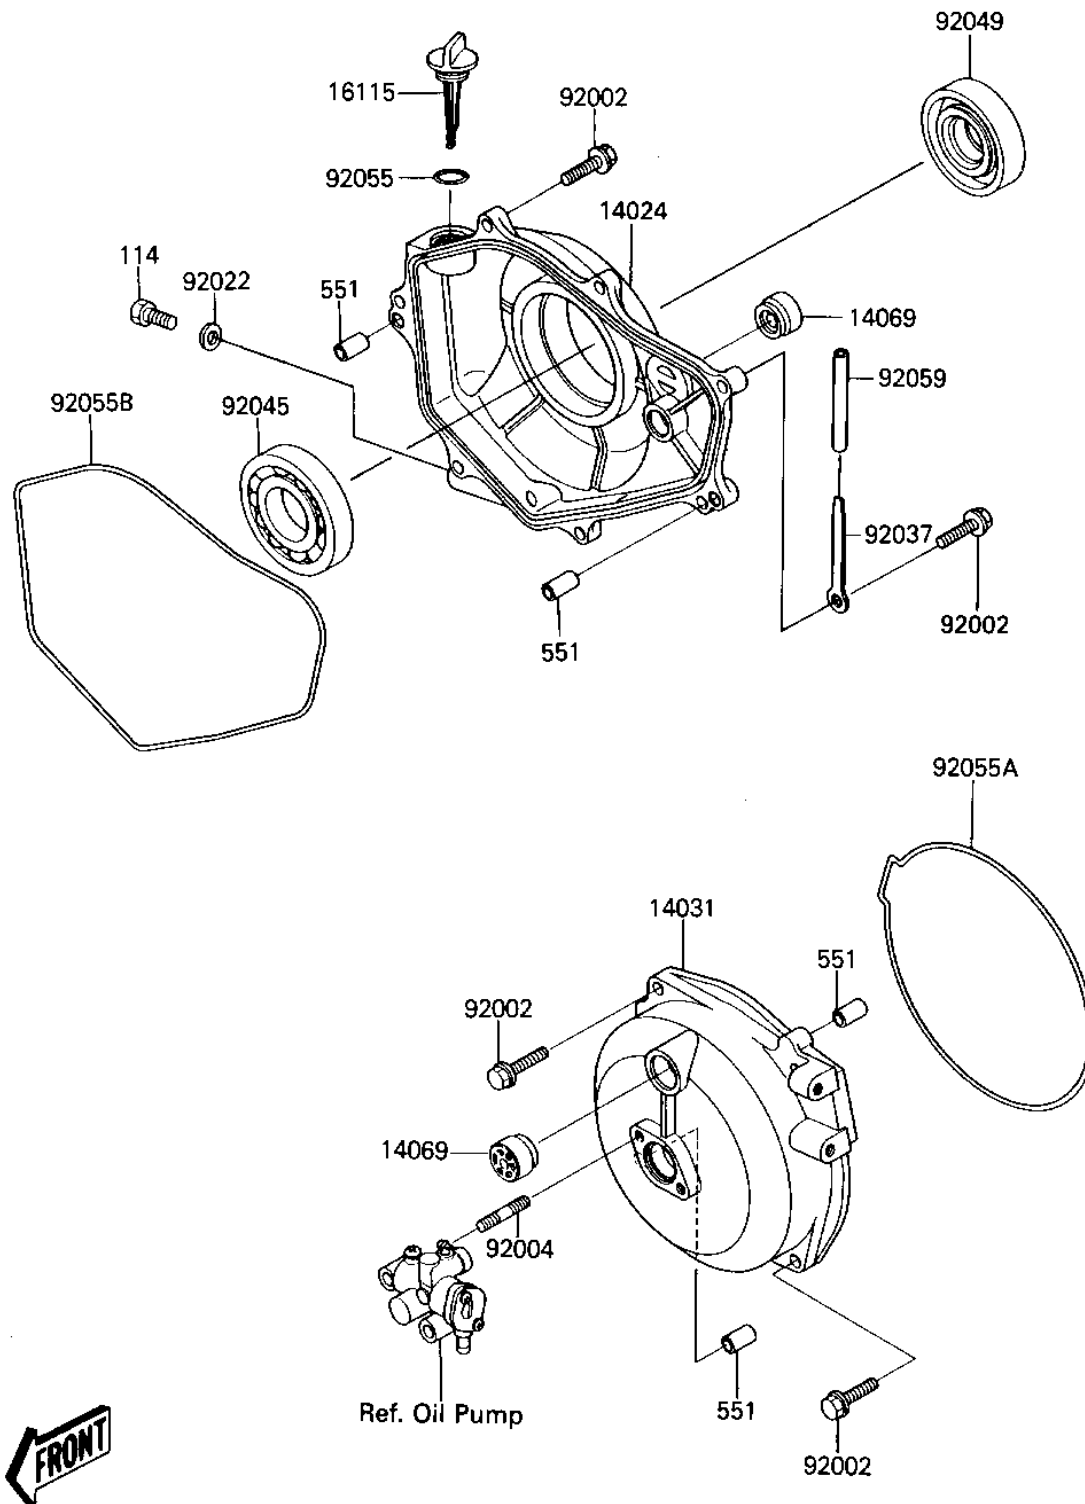

1986 JS300 PARTS DIAGRAM

ENGINE COVERS

E1431-0181

1986 JS300 PARTS LIST

ENGINE COVERS

ITEM NAME	PART NUMBER	QUANTITY
COVER,CLUTCH ONEWAY (Ref # 14024)	14025-3705	1
COVER-GENERATOR (Ref # 14031)	14031-3703	1
BREATHER (Ref # 14069)	14069-3702	2
CAP-OIL FILLER (Ref # 16115)	16115-3701	1
BOLT,6X25 (Ref # 92002)	92002-3714	11
STUD (Ref # 92004)	92004-3710	2
WASHER (Ref # 92022)	92022-1086	1
CLAMP,L=100 (Ref # 92037)	92037-3736	1
BEARING,BALL,16005Z (Ref # 92045)	92045-1030	1
SEAL-OIL,DC254510 (Ref # 92049)	92049-3701	1
"O" RING,18MM (Ref # 92055)	92055-012	1
RING-O,GENERATOR COVE (Ref # 92055A)	92055-3704	1
RING-O,ONEWAY COVER (Ref # 92055B)	92055-3705	1
BOLT-SMALL (Ref # 114)	114R0814	1
PIN-DOWEL (Ref # 551)	551R0812	4