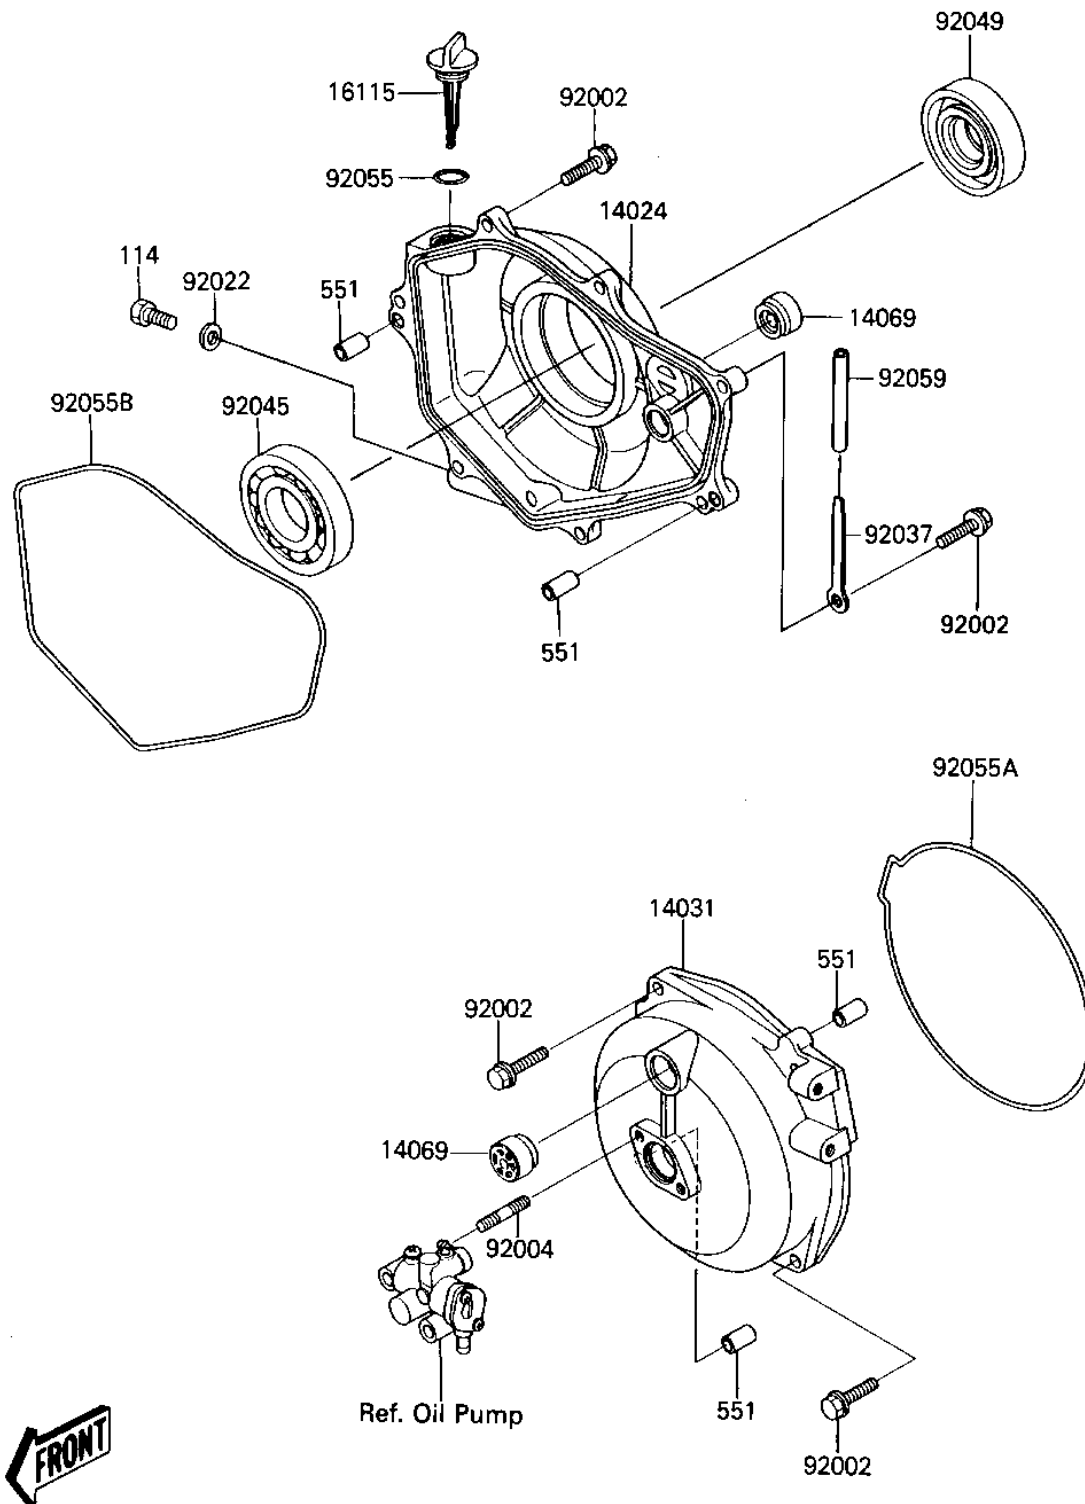

1987 JS300 PARTS DIAGRAM

ENGINE COVERS

E1431-0181

1987 JS300 PARTS LIST

ENGINE COVERS

ITEM NAME	PART NUMBER	QUANTITY
COVER,CLUTCH ONEWAY (Ref # 14024)	14025-3705	1
COVER-GENERATOR (Ref # 14031)	14031-3703	1
BREATHER (Ref # 14069)	14069-3702	2
CAP-OIL FILLER (Ref # 16115)	16115-3701	1
BOLT,6X25 (Ref # 92002)	92002-3714	11
STUD (Ref # 92004)	92004-3710	2
WASHER (Ref # 92022)	92022-1086	1
CLAMP,L=100 (Ref # 92037)	92037-3736	1
BEARING,BALL,16005Z (Ref # 92045)	92045-1030	1
SEAL-OIL,DC254510 (Ref # 92049)	92049-3701	1
"O" RING,18MM (Ref # 92055)	92055-012	1
RING-O,GENERATOR COVE (Ref # 92055A)	92055-3704	1
RING-O,ONEWAY COVER (Ref # 92055B)	92055-3705	1
BOLT-SMALL (Ref # 114)	114R0814	1
PIN-DOWEL (Ref # 551)	551R0812	4