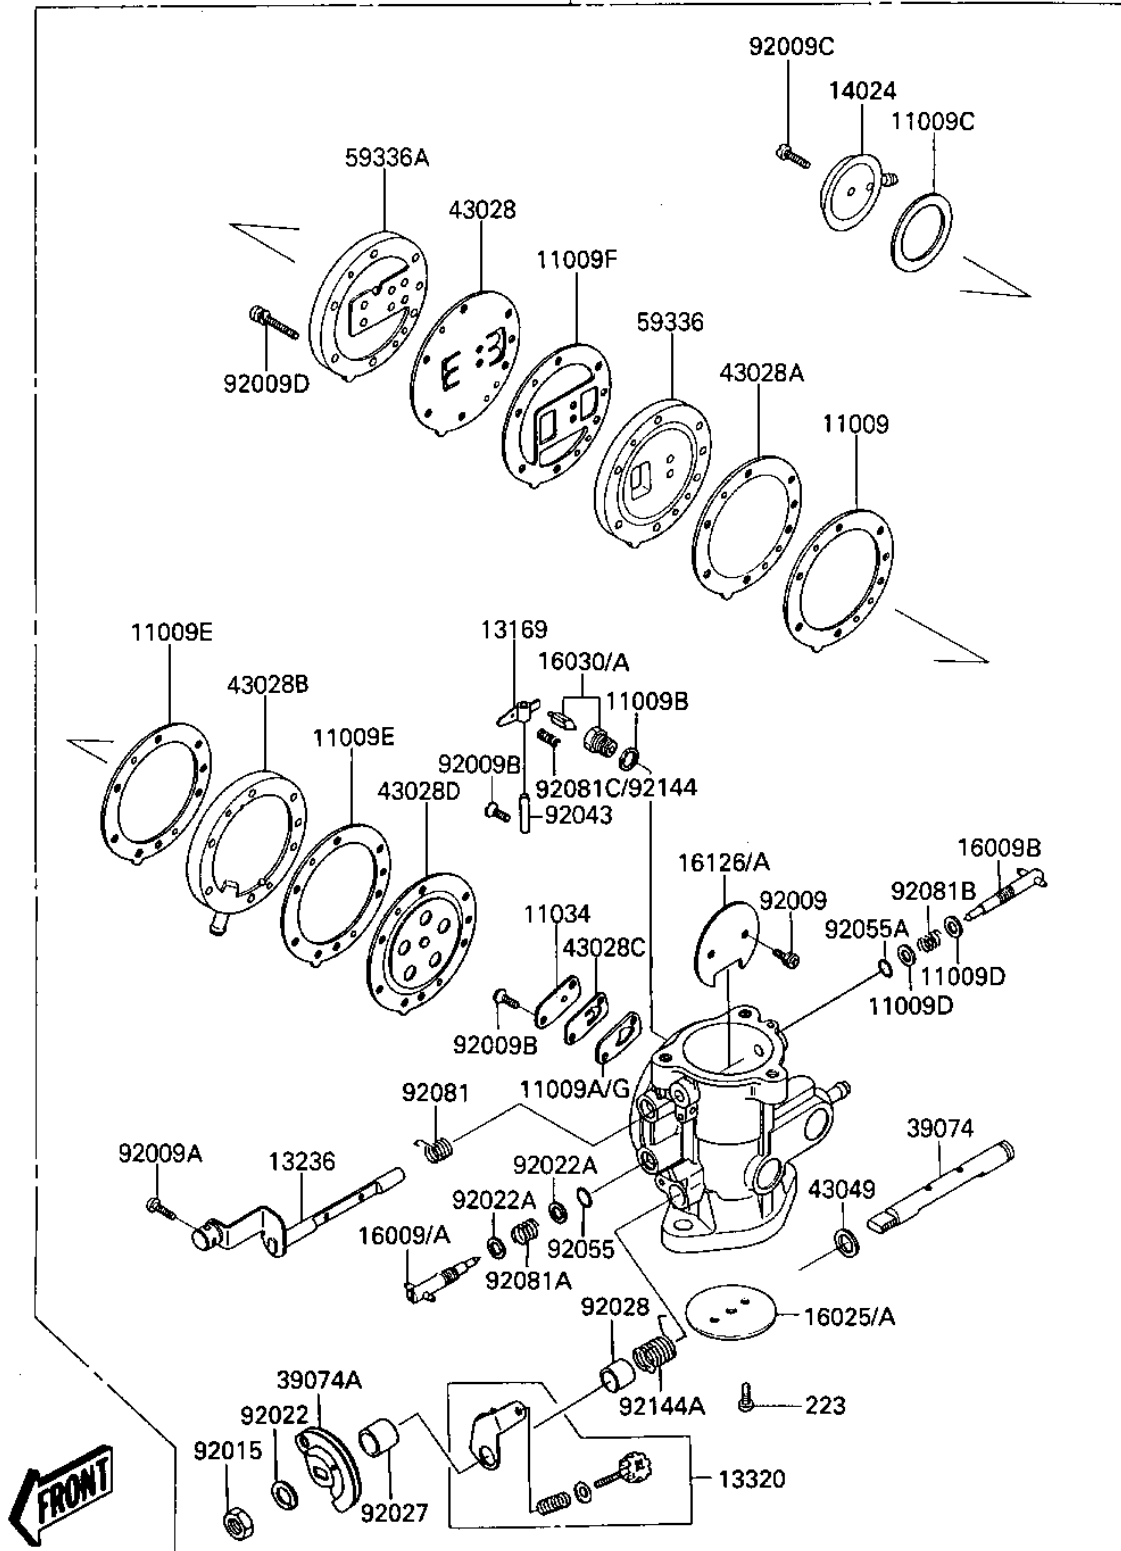

1987 JS300 PARTS DIAGRAM

CARBURETOR

15001/A

E1611-0203