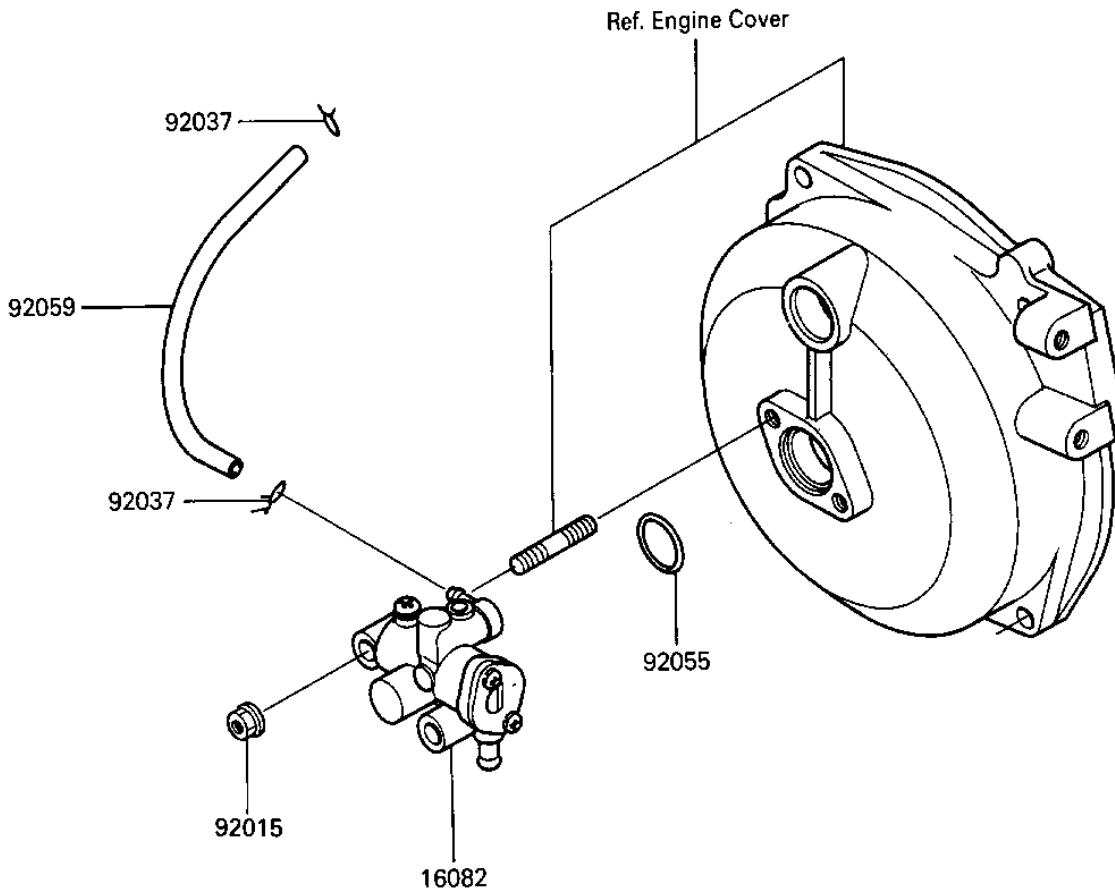

1986 JS300 PARTS DIAGRAM

OIL PUMP

E1710-0075

1986 JS300 PARTS LIST

OIL PUMP

ITEM NAME	PART NUMBER	QUANTITY
PUMP-ASSY,OIL (Ref # 16082)	16082-3709	1
NUT (Ref # 92015)	92015-3767	2
CLAMP (Ref # 92037)	92037-3722	2
"O" RING (Ref # 92055)	92055-055	1
TUBE,2X5.8X165 (Ref # 92059)	92059-3716	1