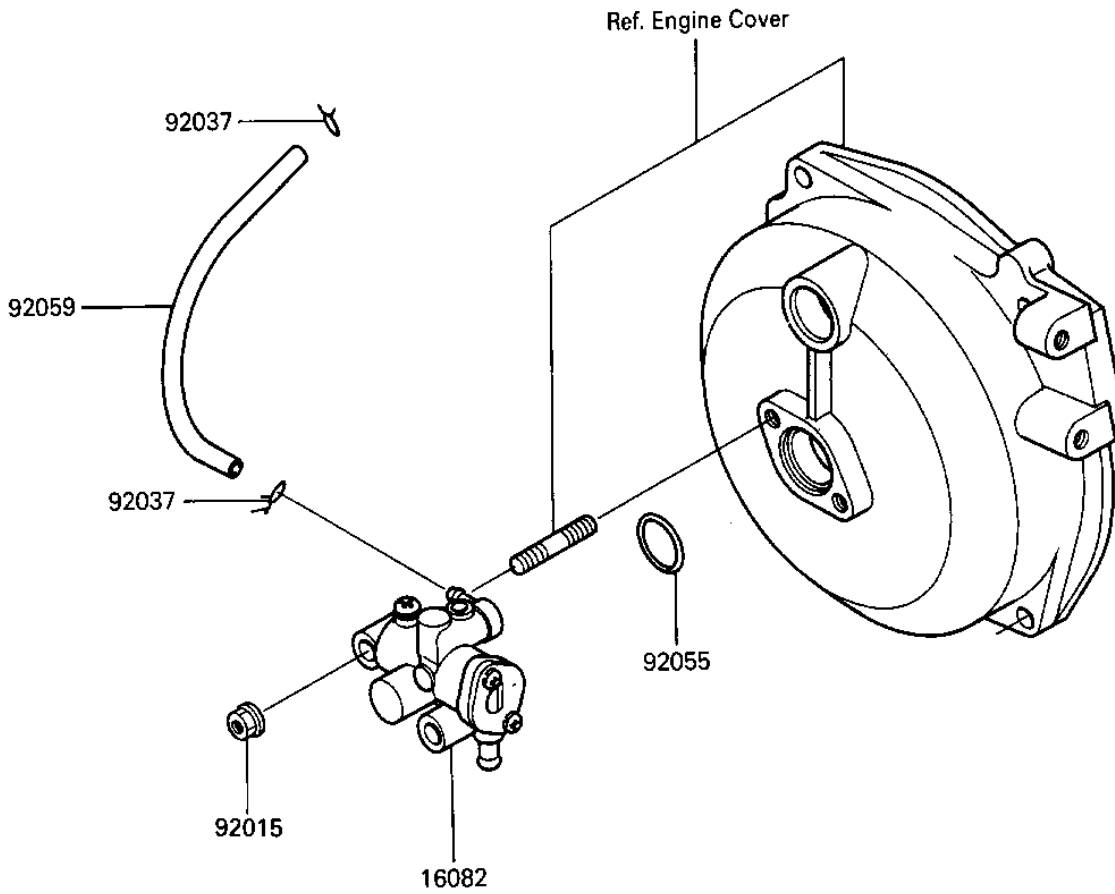

# 1986 JS300 PARTS DIAGRAM

## OIL PUMP

E1710-0075

## OIL PUMP

ITEM NAME	PART NUMBER	QUANTITY
PUMP-ASSY,OIL (Ref # 16082)	16082-3709	1
NUT (Ref # 92015)	92015-3767	2
CLAMP (Ref # 92037)	92037-3722	2
"O" RING (Ref # 92055)	92055-055	1
TUBE,2X5.8X165 (Ref # 92059)	92059-3716	1