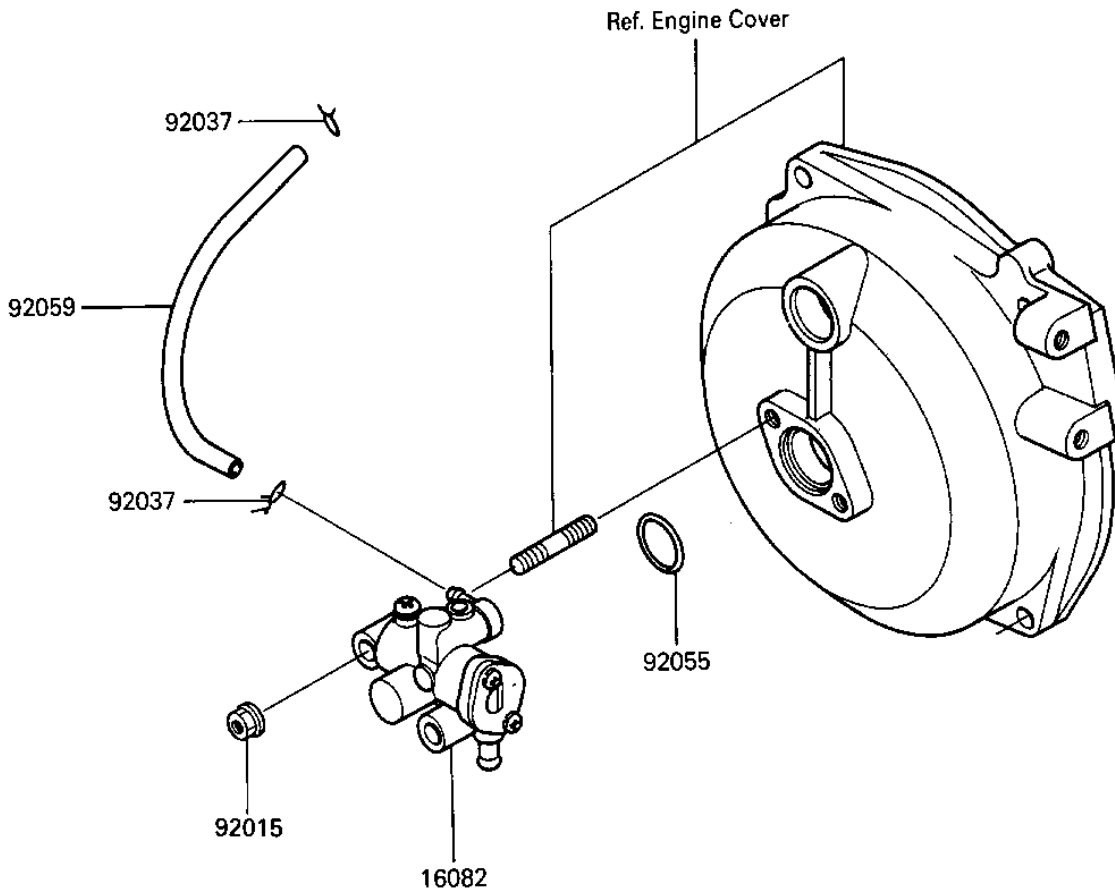

1987 JS300 PARTS DIAGRAM

OIL PUMP

E1710-0075

1987 JS300 PARTS LIST

OIL PUMP

ITEM NAME	PART NUMBER	QUANTITY
PUMP-ASSY,OIL (Ref # 16082)	16082-3709	1
NUT (Ref # 92015)	92015-3767	2
CLAMP (Ref # 92037)	92037-3722	2
"O" RING (Ref # 92055)	92055-055	1
TUBE,2X5.8X165 (Ref # 92059)	92059-3716	1