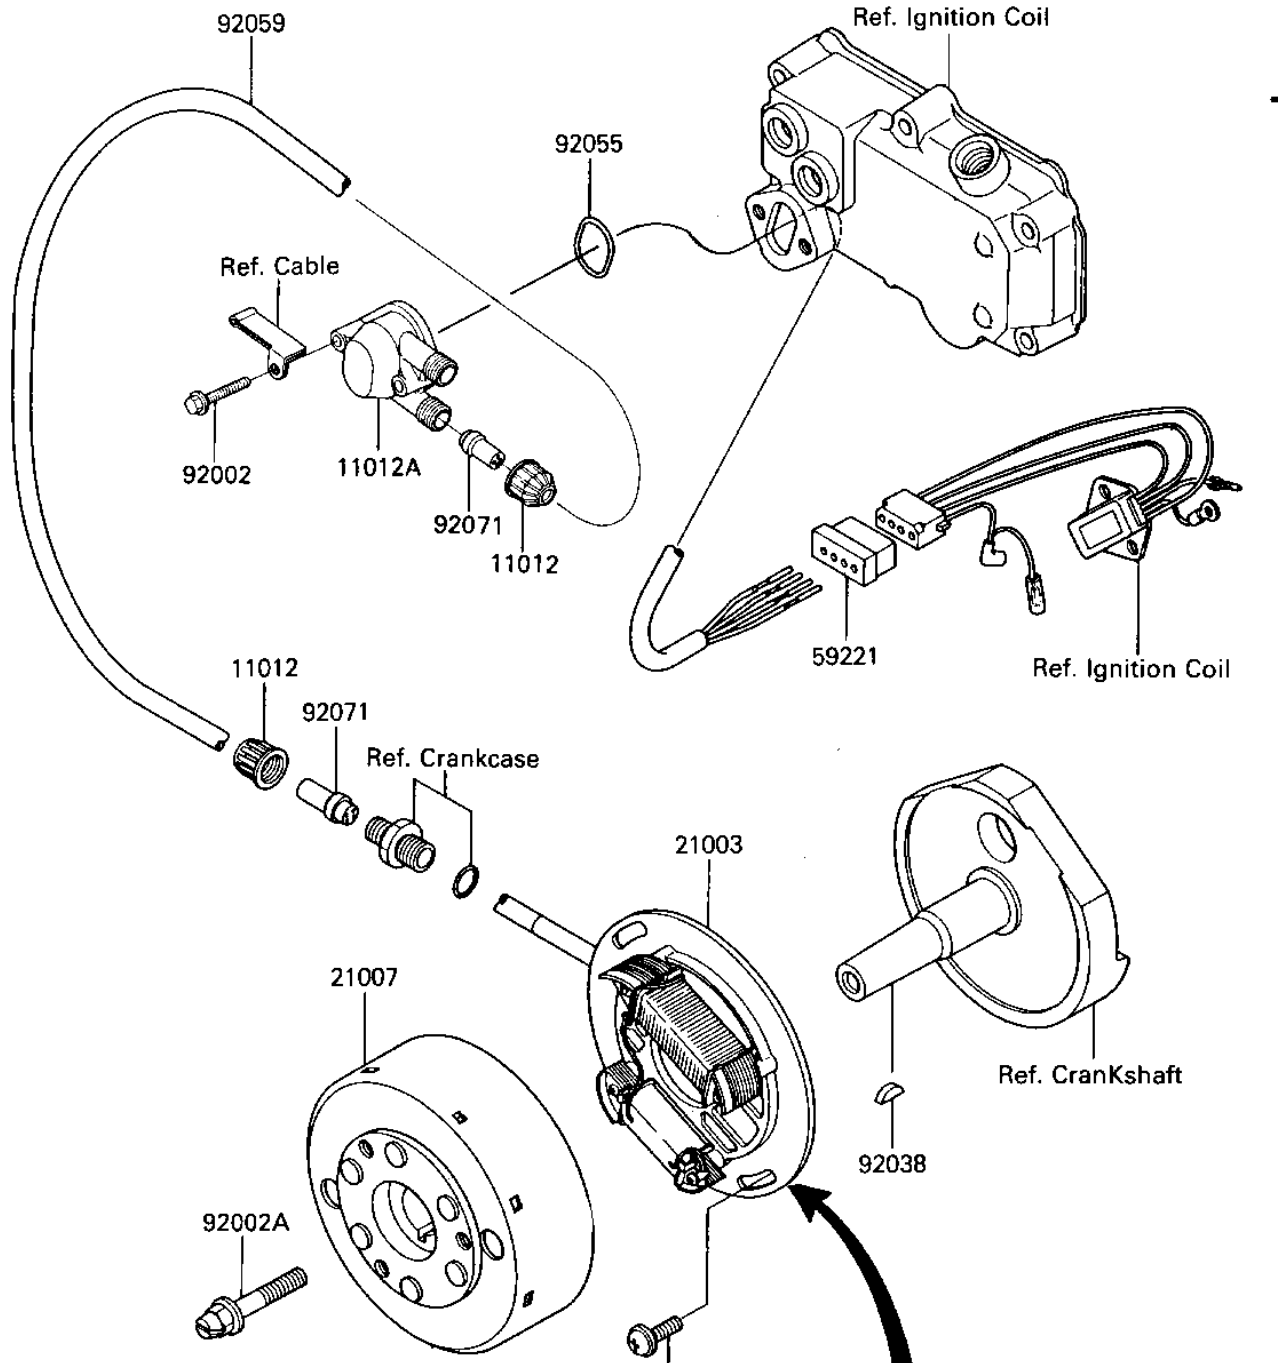

1986 JS300 PARTS DIAGRAM

GENERATOR

E1810-0143

IMPORTANT
 FOR SPECIAL WARRANTY INFORMAT
 SEE SERVICE BULLETIN, FDM, JS

1986 JS300 PARTS LIST

GENERATOR

ITEM NAME	PART NUMBER	QUANTITY
CAP (Ref # 11012)	11012-3005	2
CAP,ELECTRIC CASE (Ref # 11012A)	11012-3704	1
STATOR (Ref # 21003)	21003-3704	1
ROTOR (Ref # 21007)	21007-3703	1
CONNECTOR-CORD (Ref # 59221)	59221-3701	1
BOLT,6X35 (Ref # 92002)	92002-3715	2
BOLT (Ref # 92002A)	92150-3726	1
WOODRUFF KEY (Ref # 92038)	92038-001	1
RING-O (Ref # 92055)	92055-3706	1
TUBE,10X12X630 (Ref # 92059)	92059-3717	1
GROMMET (Ref # 92071)	92071-3711	2
SCREW-PAN-WP-CROS (Ref # 235)	235B0616	2