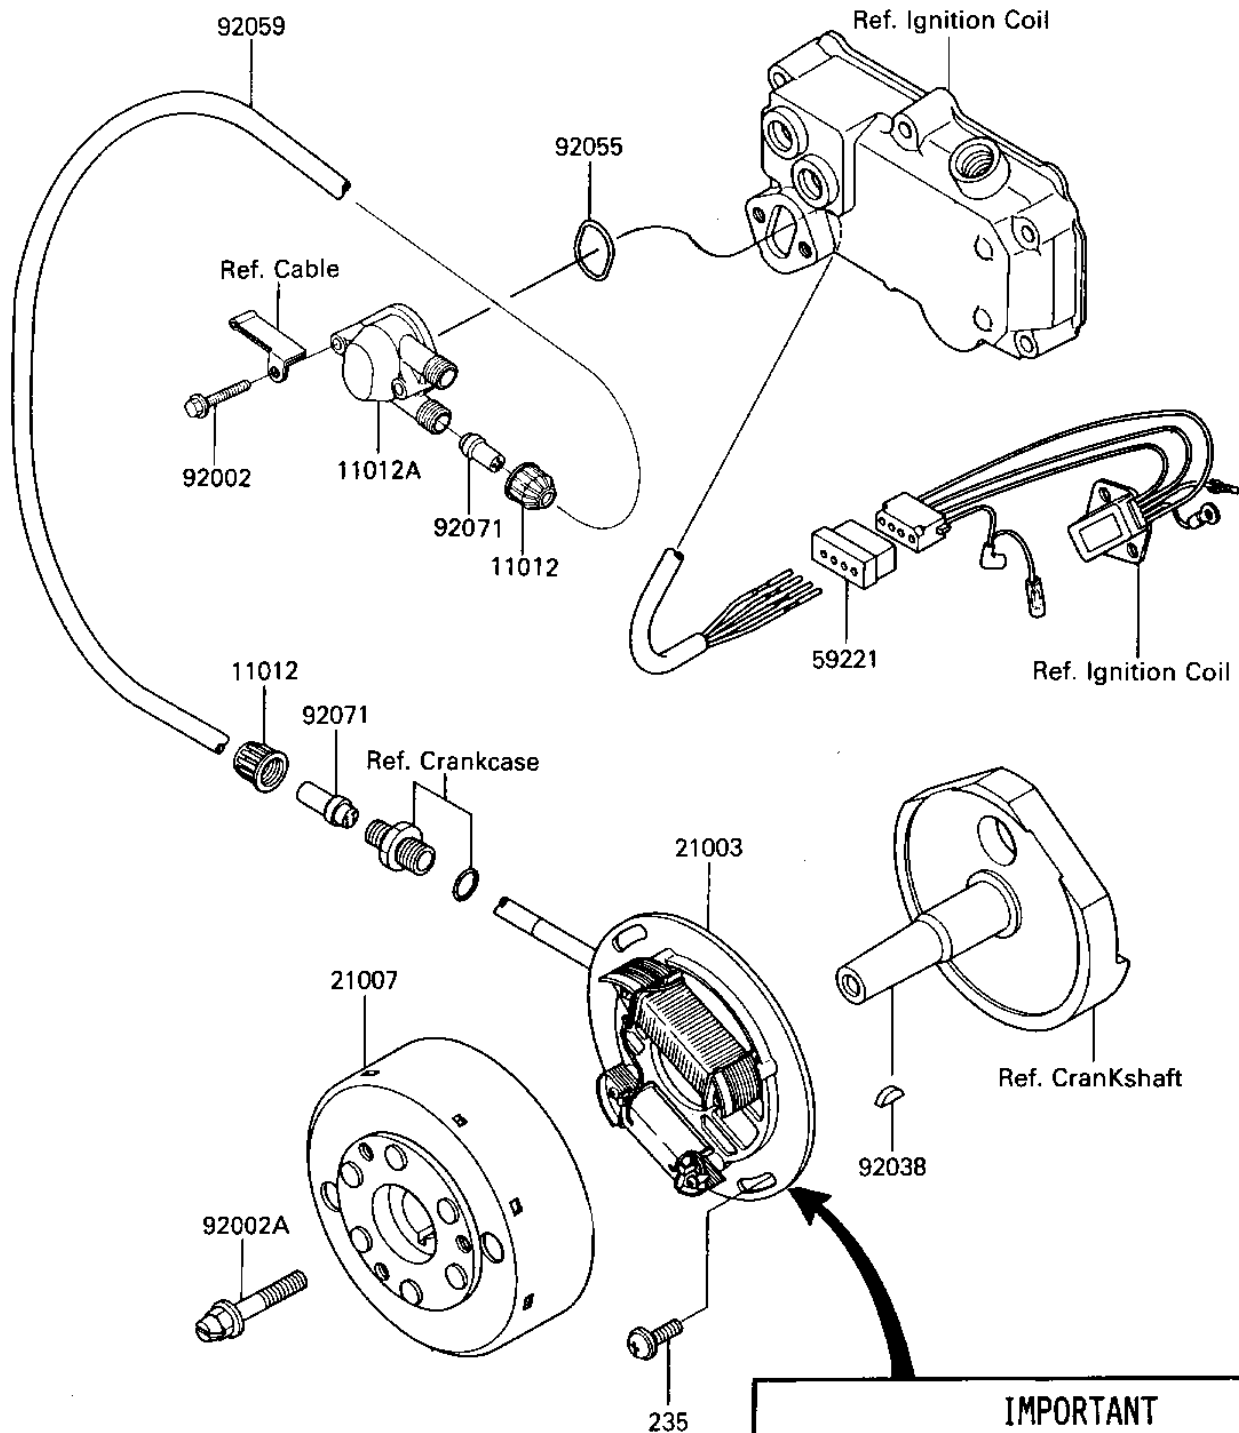

1986 JS300 PARTS DIAGRAM

GENERATOR

E1810-0143

IMPORTANT
FOR SPECIAL WARRANTY INFORMAT
SEE SERVICE BULLETIN, FDM, JS

1986 JS300 PARTS LIST

GENERATOR

ITEM NAME	PART NUMBER	QUANTITY
CAP (Ref # 11012)	11012-3005	2
CAP,ELECTRIC CASE (Ref # 11012A)	11012-3704	1
STATOR (Ref # 21003)	21003-3704	1
ROTOR (Ref # 21007)	21007-3703	1
CONNECTOR-CORD (Ref # 59221)	59221-3701	1
BOLT,6X35 (Ref # 92002)	92002-3715	2
BOLT (Ref # 92002A)	92150-3726	1
WOODRUFF KEY (Ref # 92038)	92038-001	1
RING-O (Ref # 92055)	92055-3706	1
TUBE,10X12X630 (Ref # 92059)	92059-3717	1
GROMMET (Ref # 92071)	92071-3711	2
SCREW-PAN-WP-CROS (Ref # 235)	235B0616	2