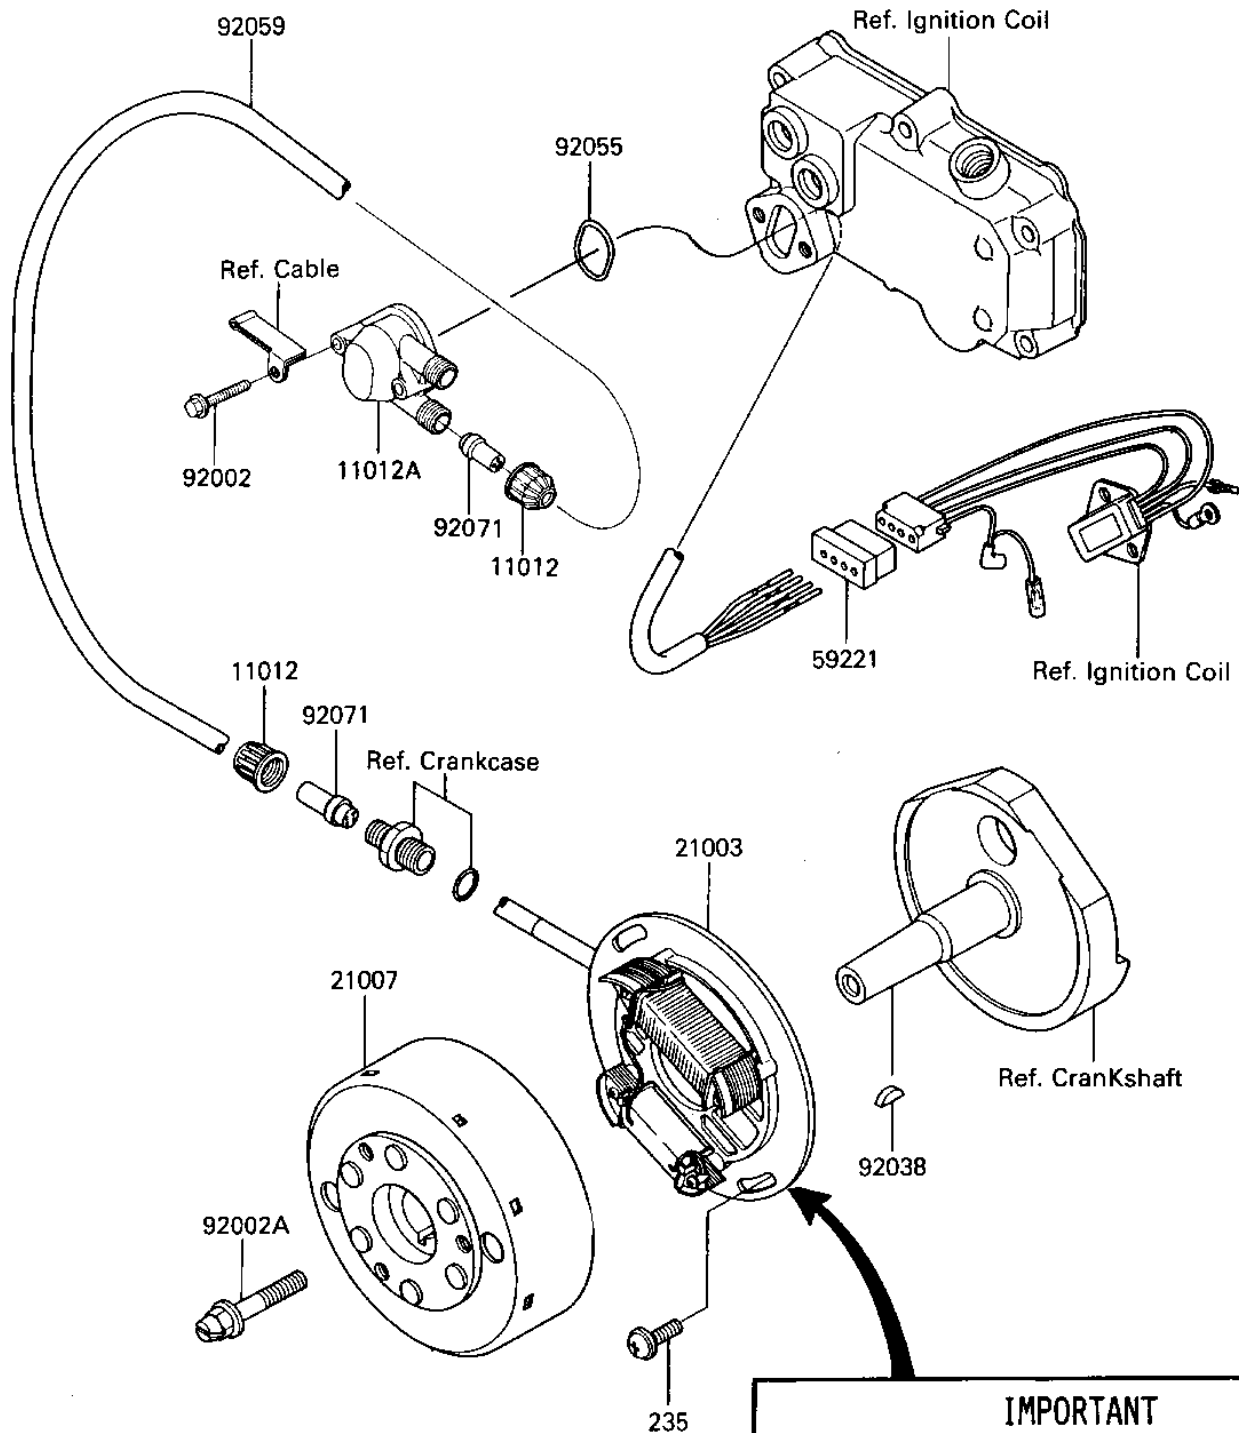

1987 JS300 PARTS DIAGRAM

GENERATOR

E1810-0143

IMPORTANT
 FOR SPECIAL WARRANTY INFORMAT
 SEE SERVICE BULLETIN, FDM, JS

1987 JS300 PARTS LIST

GENERATOR

ITEM NAME	PART NUMBER	QUANTITY
CAP (Ref # 11012)	11012-3005	2
CAP,ELECTRIC CASE (Ref # 11012A)	11012-3704	1
STATOR (Ref # 21003)	21003-3704	1
ROTOR (Ref # 21007)	21007-3703	1
CONNECTOR-CORD (Ref # 59221)	59221-3701	1
BOLT,6X35 (Ref # 92002)	92002-3715	2
BOLT (Ref # 92002A)	92150-3726	1
WOODRUFF KEY (Ref # 92038)	92038-001	1
RING-O (Ref # 92055)	92055-3706	1
TUBE,10X12X630 (Ref # 92059)	92059-3717	1
GROMMET (Ref # 92071)	92071-3711	2
SCREW-PAN-WP-CROS (Ref # 235)	235B0616	2