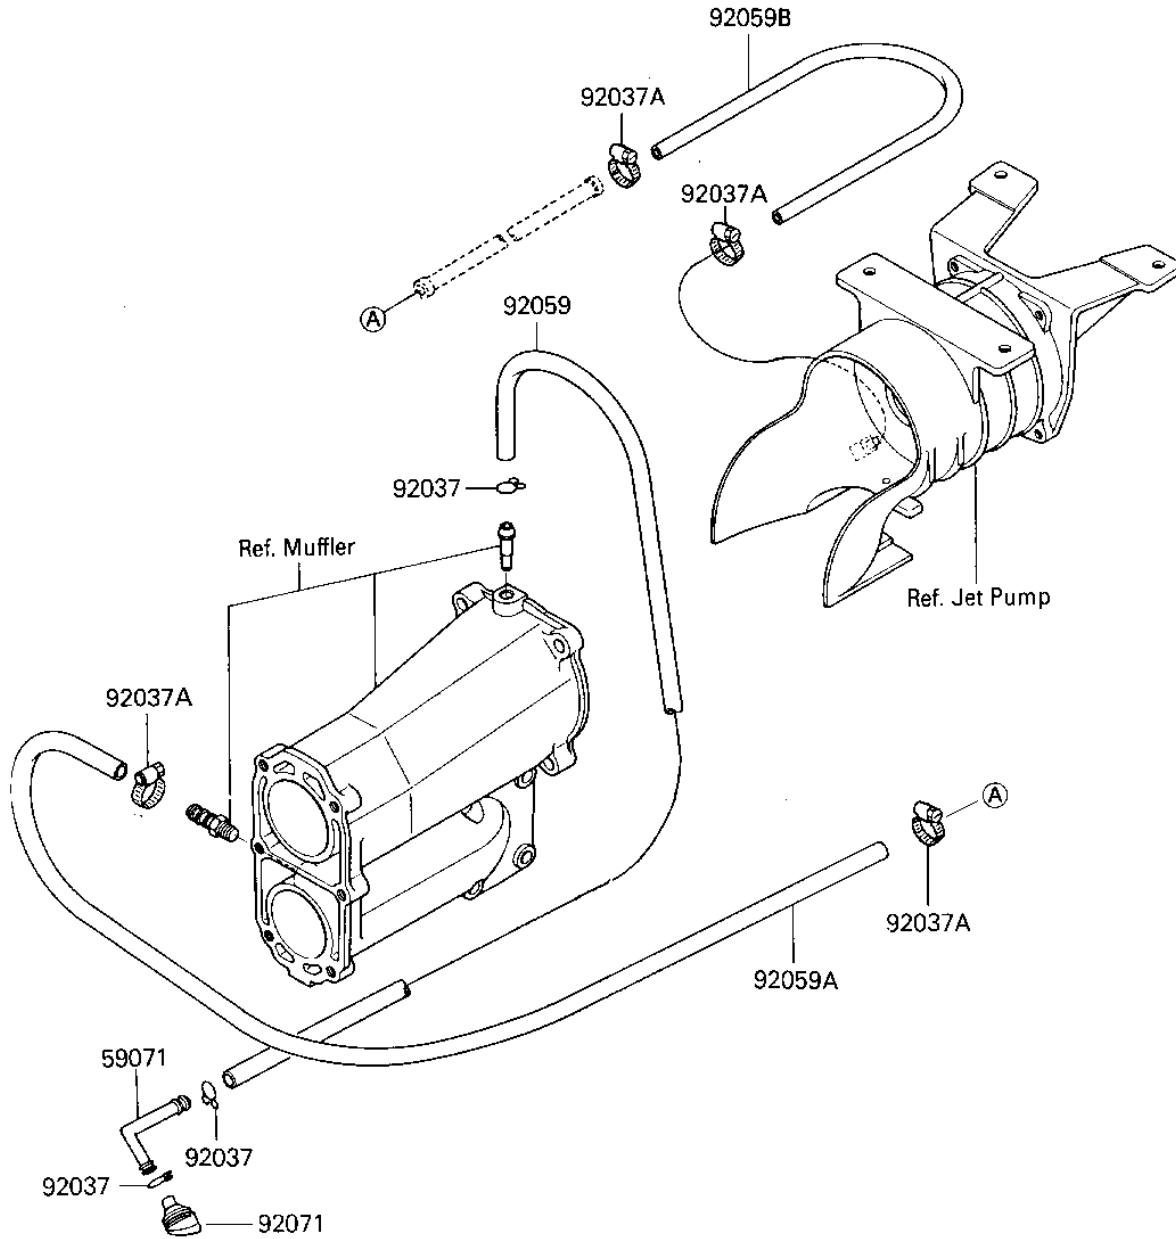

1987 JS300 PARTS DIAGRAM

COOLING

E3035-0001

1987 JS300 PARTS LIST

COOLING

ITEM NAME	PART NUMBER	QUANTITY
JOINT (Ref # 59071)	59071-3706	1
CLAMP, SPARK PLUG CAP (Ref # 92037)	92037-1173	3
CLAMP, HOSE (Ref # 92037A)	92037-504	4
TUBE, COOLING, 6X300 (Ref # 92059)	92059-3723	1
TUBE (Ref # 92059A)	92059-3763	1
HOSE, WATER (1) (Ref # 92059B)	92059-503	1
GROMMET (Ref # 92071)	92071-3732	1