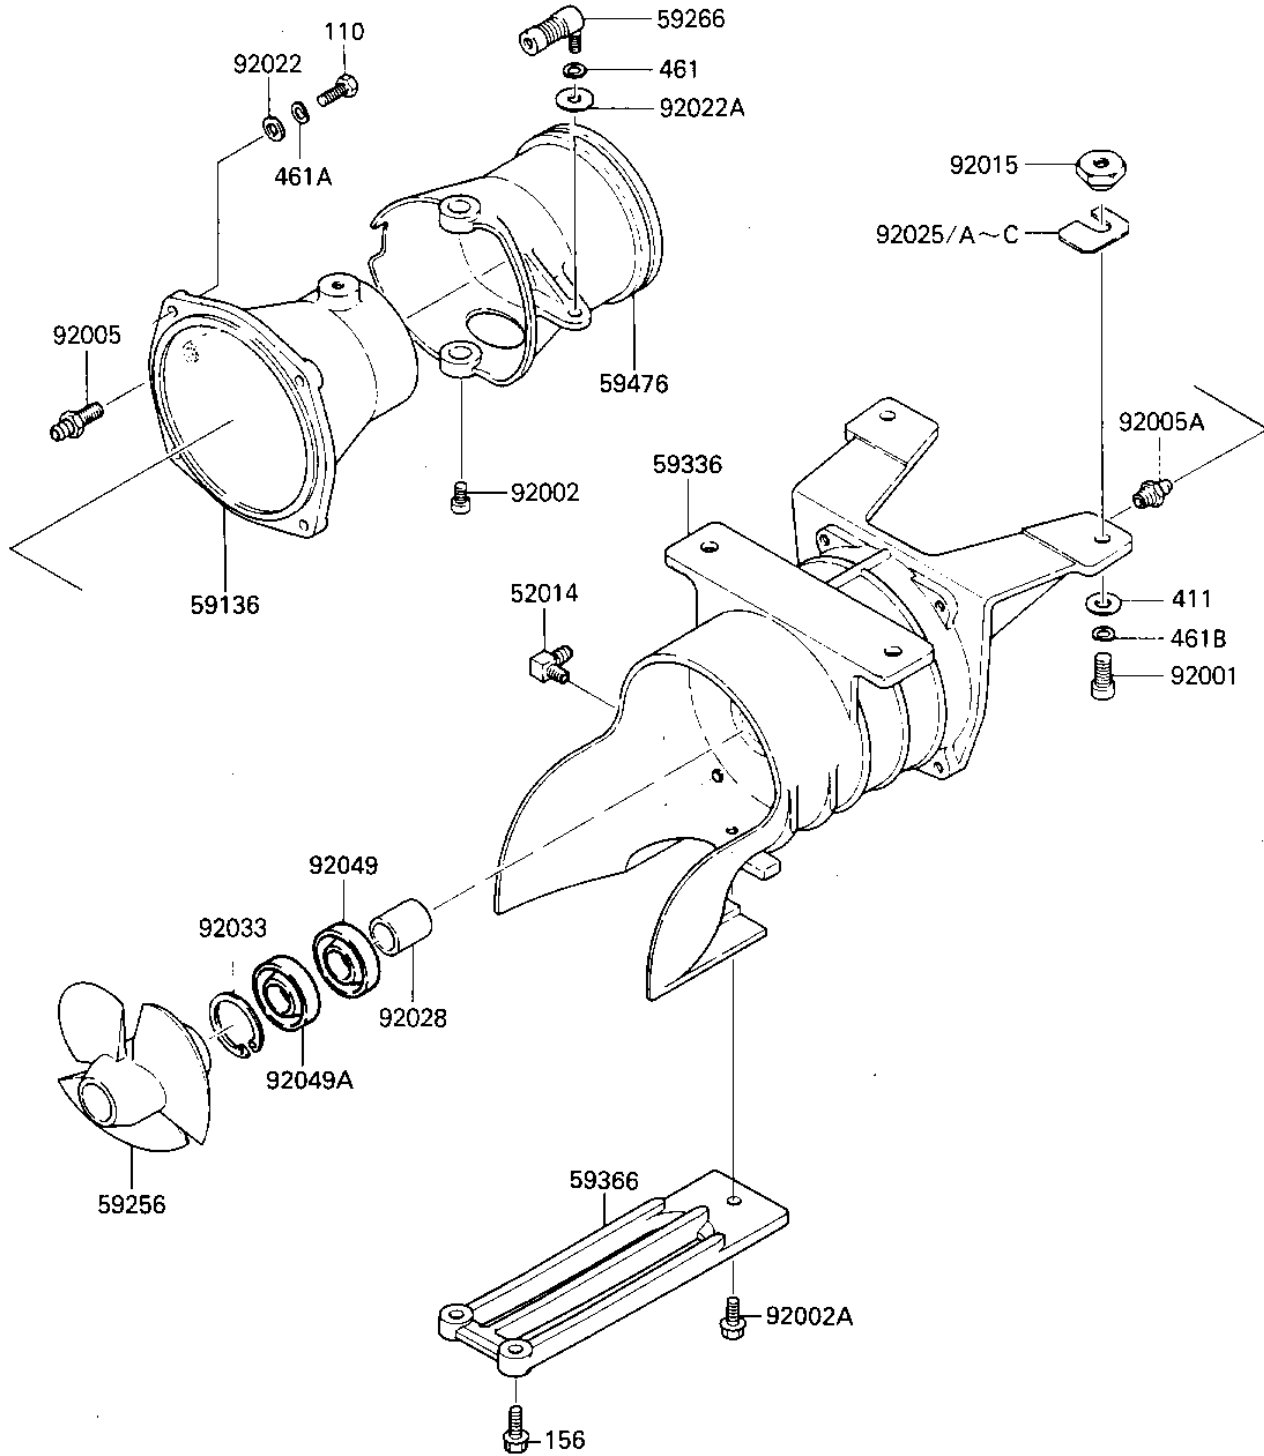

# 1986 JS300 PARTS DIAGRAM

JET PUMP

E3191-0001

# 1986 JS300 PARTS LIST

## JET PUMP

ITEM NAME	PART NUMBER	QUANTITY
ELBOW-WATER HOSE (Ref # 52014)	52014-3002	1
NOZZLE,PUMP (Ref # 59136)	59136-3001	1
IMPELLER (Ref # 59256)	59256-504	1
JOINT-BALL (Ref # 59266)	59266-3707	1
CASE-PUMP (Ref # 59336)	59336-3701	1
GRATE (Ref # 59366)	59366-3001	1
NOZZLE-STRG (Ref # 59476)	59476-3702	1
BOLT-SOCKET (Ref # 92001)	120R1025	4
BOLT,SOCKET,6X11 (Ref # 92002)	92001-3701	2
BOLT,6X16 (Ref # 92002A)	92002-3728	1
JOINT,HOSE (Ref # 92005)	92005-3001	1
NIPPLE,GREASE (Ref # 92005A)	92005-501	1
NUT,10M/M (Ref # 92015)	92015-3005	4
WASHER (Ref # 92022)	92022-562	4
WASHER (Ref # 92022A)	92022-567	1
SHIM,T=0.3 (Ref # 92025)	92025-3701	AR
SHIM.T=0.5 (Ref # 92025A)	92025-3702	AR
SHIM,T=1.0 (Ref # 92025B)	92025-3703	AR
SHIM,T=1.5MM (Ref # 92025C)	92025-3704	AR
BUSH (Ref # 92028)	92028-503	1
RING,SNAP (Ref # 92033)	92036-502	1
SEAL,OIL SCY20368 (Ref # 92049)	92050-502	1
SEAL,OIL SC20367 (Ref # 92049A)	92050-503	1
BOLT,8X25 (Ref # 110)	110R0825	4
BOLT-WP,6X25 (Ref # 156)	156R0625	2
WASHER (Ref # 411)	411S1000	4
WASHER-SPRING,6MM (Ref # 461)	461S0600	1
WASHER SPRING 8MM (Ref # 461A)	461S0800	4
WASHER-SPRING,10MM (Ref # 461B)	461S1000	4